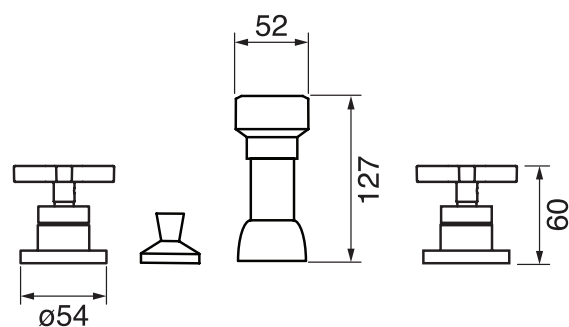

## Volex #47285

4 hole bidet with vacuum breaker

Includes mechanical pop up drain  
Vertical sprayer from bowl

Finish: Chrome (#99)