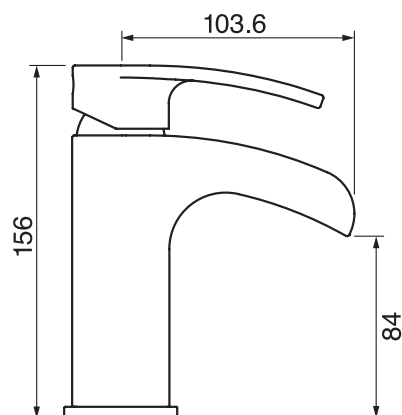

Fusion #37101D

Single hole basin faucet

Includes push drain
3/8" flexible supply hoses
2.2 GPM (8.3 L/min.)

Finish: Chrome (#99)