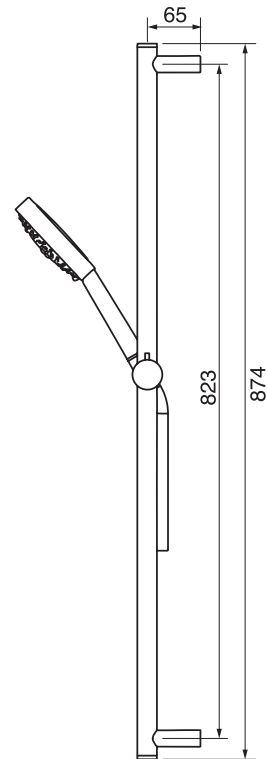

## #6007

6" ceiling arm with square flange

1/2" Male NPT inlet  
Sliding flange

Finish: Chrome (#99)

## #6079

10" square thin rain head

4 mm in thickness  
Easy clean nozzles  
High polished stainless steel  
2.5 GPM (9.5 L/min.)

Finish: Chrome (#99)

## #75149

Shower rail kit

Includes bar, hose and hand shower  
3 position spray  
Easy clean nozzles  
2.5 GPM (9.5 L/min.)

Finish: Chrome (#99)

## 360 #6038

Square wall supply elbow

1/2" male NPT inlet  
Sliding flange

Finish: Chrome (#99)