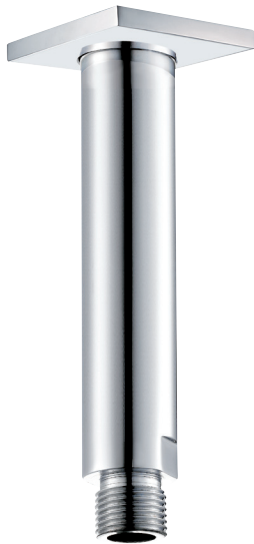

## 3 SIXTY #36SD42C

Square Shower Design – 2 outlets  
Système de douche design carré – 2 sorties

 .99 Chrome

## #6007

6" ceiling arm with square flange

1/2" Male NPT inlet  
Sliding flange

Finish: Chrome (#99)

## #6079

10" square thin rain head

4 mm in thickness  
Easy clean nozzles  
High polished stainless steel  
2.5 GPM (9.5 L/min.)

Finish: Chrome (#99)

## #75149

Shower rail kit

Includes bar, hose and hand shower  
3 position spray  
Easy clean nozzles  
2.5 GPM (9.5 L/min.)

Finish: Chrome (#99)