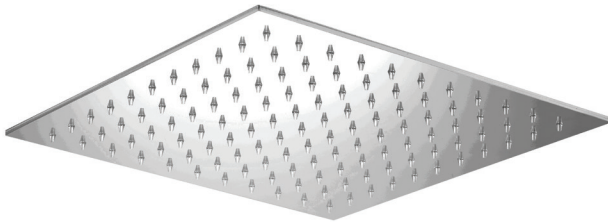

## 3 SIXTY #36SD42C

Square Shower Design – 2 outlets  
Système de douche design carré – 2 sorties

 .99 Chrome

## #6007

6" ceiling arm with square flange

1/2" Male NPT inlet  
Sliding flange

Finish: Chrome (#99)

## #6079

10" square thin rain head

4 mm in thickness  
Easy clean nozzles  
High polished stainless steel  
2.5 GPM (9.5 L/min.)

Finish: Chrome (#99)

## 360 #6038

Square wall supply elbow

1/2" male NPT inlet  
Sliding flange

Finish: Chrome (#99)