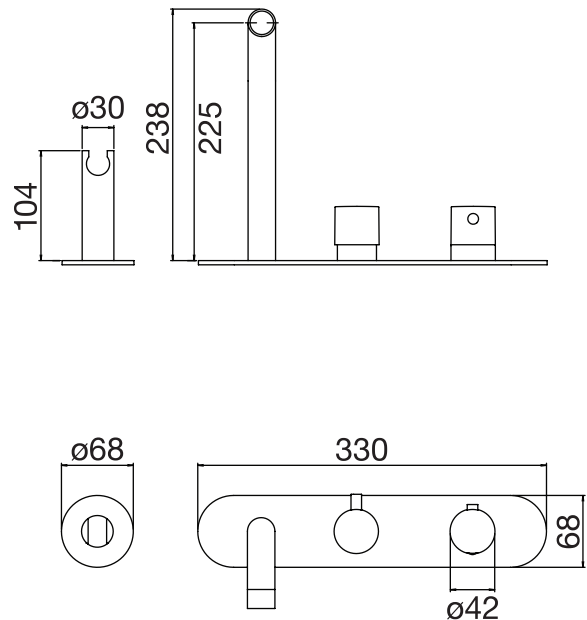

## 3 Sixty #36341RT

3/4" thermostatic wall mount tub with spray

Round trim only – Order rough-in separately  
Minimal plate design  
Hand shower on separate hook  
8 GPM (30.3 L/min.)

Finish: Chrome (#99)