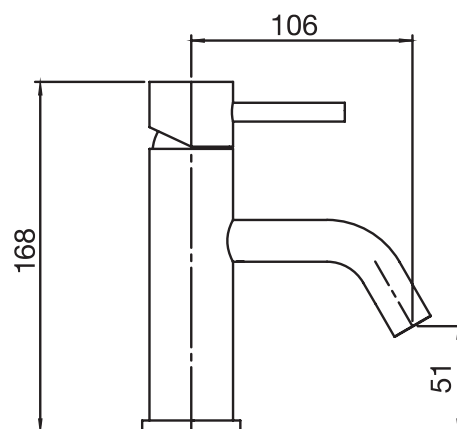

3 Sixty #36001D

Single hole basin faucet

Includes push drain
3/8" flexible supply hose
1.5 GPM (5.7 L/min.)

Finishes: Chrome (#99)
Matt black (#175)