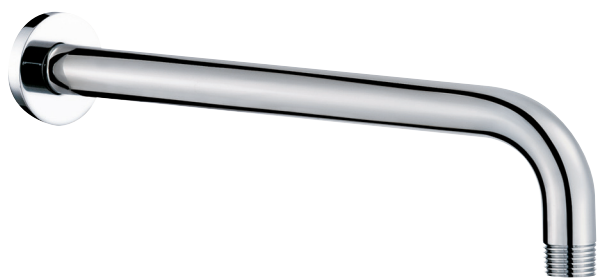

CaBano

Specs Sheet
Fiche technique

SMART #27SD32

Round Shower Design – 2 outlets
Système de douche design rond – 2 sorties

 .99 Chrome

#6018

18" shower arm with round flange

1/2" Male NPT inlet
Sliding flange

Finish: Chrome (#99)

Kuky #6063

Square with rounded corners rain head

15 mm in thickness
Easy clean nozzles
ABS chrome plated
2.5 GPM (9.5 L/min.)

Finish: Chrome (#99)

#75118

Shower rail kit

Includes bar, hose and hand shower
2 position spray
Easy clean nozzles
2.5 GPM (9.5 L/min.)

Finish: Chrome (#99)

#6032

Round wall supply elbow

1/2" female inlet

Finish: Chrome (#99)