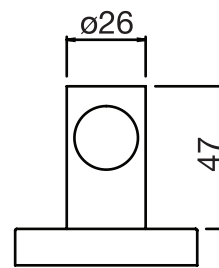

CaBano

Specs Sheet
Fiche technique

SMART #27SD32

Round Shower Design – 2 outlets
Système de douche design rond – 2 sorties

 .99 Chrome

#6018

18" shower arm with round flange

1/2" Male NPT inlet
Sliding flange

Finish: Chrome (#99)

Kuky #6063

Square with rounded corners rain head

15 mm in thickness
Easy clean nozzles
ABS chrome plated
2.5 GPM (9.5 L/min.)

Finish: Chrome (#99)

#75118

Shower rail kit

Includes bar, hose and hand shower
2 position spray
Easy clean nozzles
2.5 GPM (9.5 L/min.)

Finish: Chrome (#99)

#6032

Round wall supply elbow

1/2" female inlet

Finish: Chrome (#99)