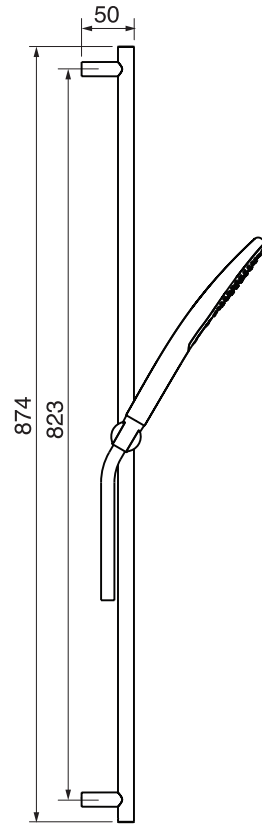

CaBano

Specs Sheet
Fiche technique

SMART #27SD32

Round Shower Design – 2 outlets
Système de douche design rond – 2 sorties

 .99 Chrome

#6018

18" shower arm with round flange

1/2" Male NPT inlet
Sliding flange

Finish: Chrome (#99)

Kuky #6063

Square with rounded corners rain head

15 mm in thickness
Easy clean nozzles
ABS chrome plated
2.5 GPM (9.5 L/min.)

Finish: Chrome (#99)

#75118

Shower rail kit

Includes bar, hose and hand shower
2 position spray
Easy clean nozzles
2.5 GPM (9.5 L/min.)

Finish: Chrome (#99)

#6032

Round wall supply elbow

1/2" female inlet

Finish: Chrome (#99)