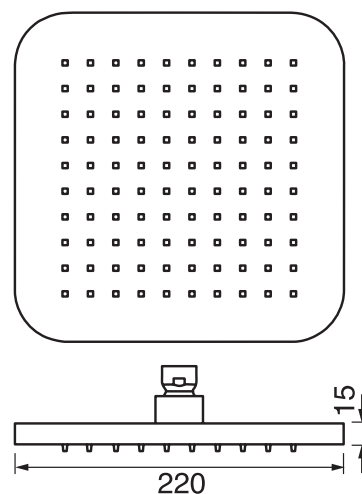

CaBano

Specs Sheet
Fiche technique

SMART #27SD32

Round Shower Design – 2 outlets
Système de douche design rond – 2 sorties

 .99 Chrome

#6018

18" shower arm with round flange

1/2" Male NPT inlet
Sliding flange

Finish: Chrome (#99)

Kuky #6063

Square with rounded corners rain head

15 mm in thickness
Easy clean nozzles
ABS chrome plated
2.5 GPM (9.5 L/min.)

Finish: Chrome (#99)

#75118

Shower rail kit

Includes bar, hose and hand shower
2 position spray
Easy clean nozzles
2.5 GPM (9.5 L/min.)

Finish: Chrome (#99)

#6032

Round wall supply elbow

1/2" female inlet

Finish: Chrome (#99)