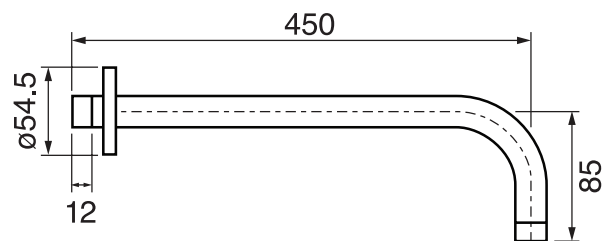

CaBano

Specs Sheet
Fiche technique

SMART #27SD32

Round Shower Design – 2 outlets
Système de douche design rond – 2 sorties

 .99 Chrome

#6018

18" shower arm with round flange

1/2" Male NPT inlet
Sliding flange

Finish: Chrome (#99)

Kuky #6063

Square with rounded corners rain head

15 mm in thickness
Easy clean nozzles
ABS chrome plated
2.5 GPM (9.5 L/min.)

Finish: Chrome (#99)

#75118

Shower rail kit

Includes bar, hose and hand shower
2 position spray
Easy clean nozzles
2.5 GPM (9.5 L/min.)

Finish: Chrome (#99)

#6032

Round wall supply elbow

1/2" female inlet

Finish: Chrome (#99)