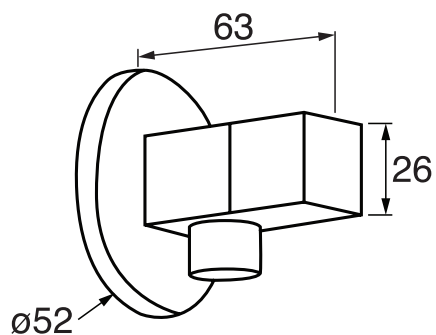

## #6128SR

Square supply elbow with shut off

Round flange  
Brass, chrome plated  
1/2" male NPT inlet  
Sliding flange

Finish: Chrome (#99)

## #4912

8" round tub spout

25mm diameter  
1/2" male NPT inlet  
Sliding flange

Finish: Chrome (#99)