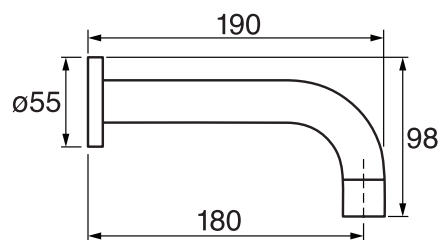

## #6128SR

Square supply elbow with shut off

Round flange  
Brass, chrome plated  
1/2" male NPT inlet  
Sliding flange

Finish: Chrome (#99)

## #4912

8" round tub spout

25mm diameter  
1/2" male NPT inlet  
Sliding flange

Finish: Chrome (#99)