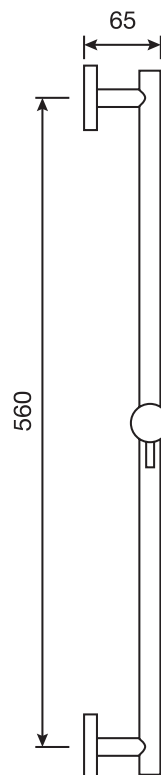

## TECH 2.0 #20SD35C

Round Shower Design – 2 outlets  
Système de douche design rond – 2 sorties

 .99 Chrome

## #6026

8" round thin rain head

4 mm in thickness  
Easy clean nozzles  
High polished stainless steel  
2.5 GPM (9.5 L/min.)

Finish: Chrome (#99)

## Razz #75147

Shower rail kit

Includes bar, hose and hand shower  
3 position spray with massage  
Easy clean nozzles  
Flow restricted to 1.5 GPM (5.7 L/min.)

Finish: Matt Black (#175)

## #4912

8" round tub spout

25mm diameter  
1/2" male NPT inlet  
Sliding flange

Finish: Chrome (#99)