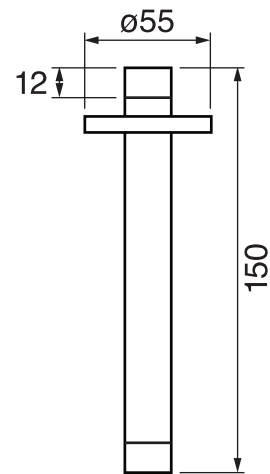

#6006

6" ceiling arm with round flange

1/2" Male NPT inlet
Sliding flange

Finish: Chrome (#99)