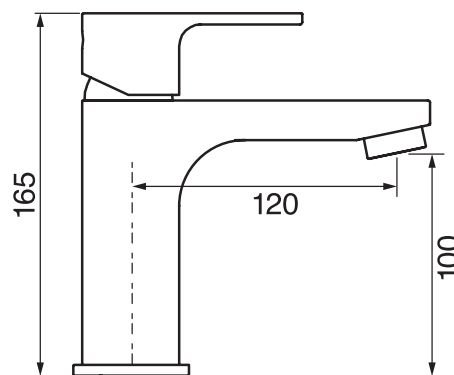

## #13101D

Single hole basin faucet

Includes push drain  
3/8" flexible supply hoses  
2 GPM (7.5 L/min.)

Finish: Chrome (#99)