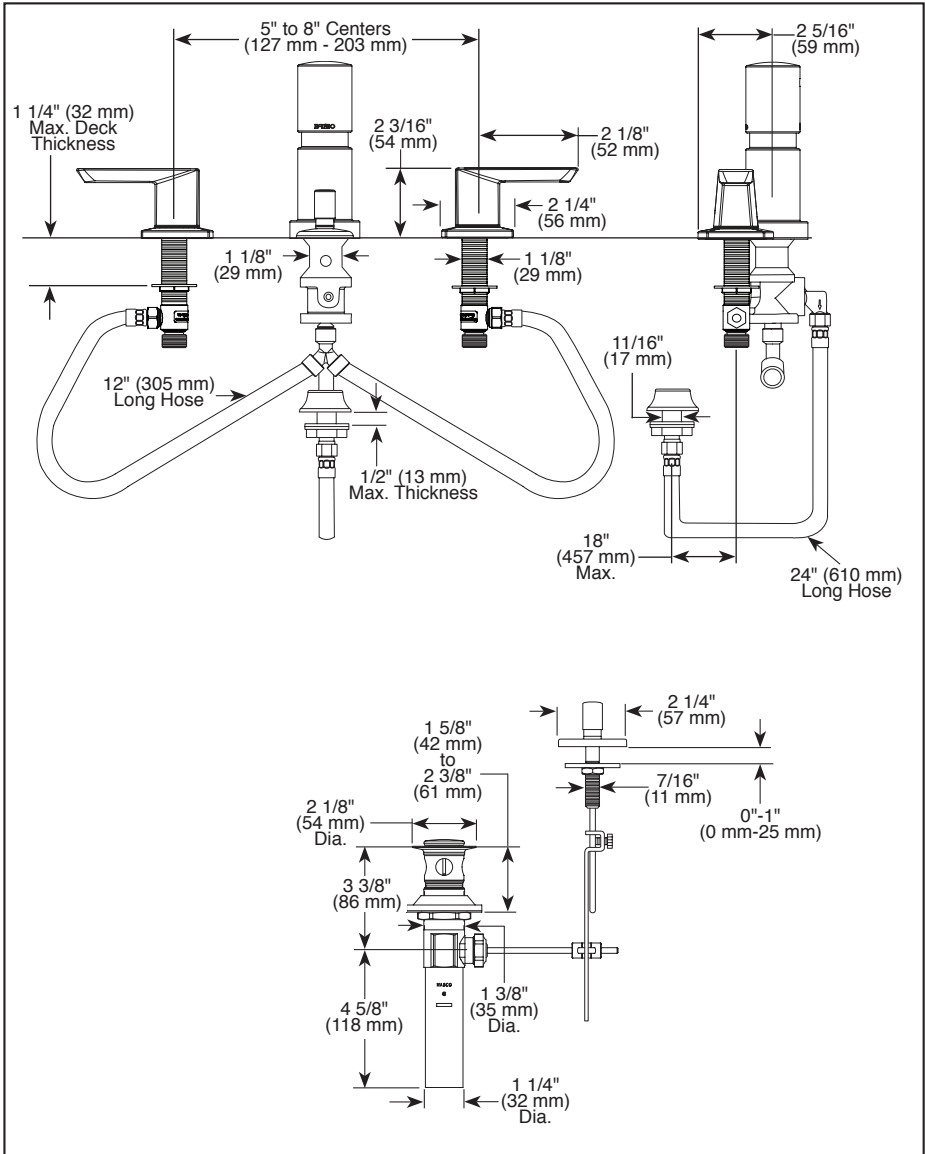

Submitted Model No.: _____

Specific Features: _____

▲ Designate proper finish suffix

BRIZO®

BIDET FAUCET

■ Vettis™ Collection

STANDARD SPECIFICATIONS:

- Three handle bidet faucet for exposed mounting on 4 hole applications
- Control mechanism shall be of the rotating ceramic cylinder type with 90° (1/4 turn) rotation
- Metal drain has pop-up type fitting with plated flange and stopper
- Diverter with integral vacuum breaker
- Directional handle for rim flush or roset spray douche