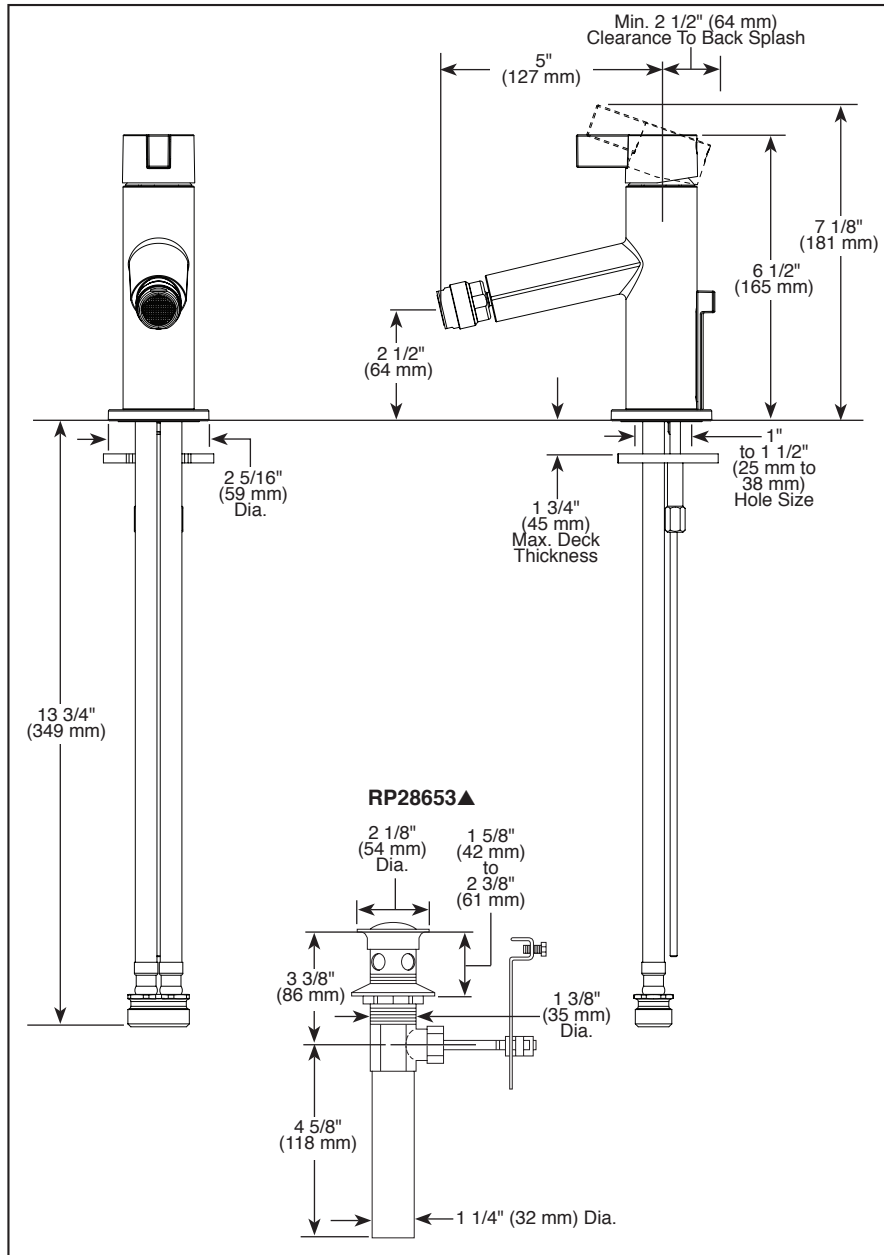

BRIZO®

BIDET FAUCET

- Litze™ Collection
- Single Handle Bidet Faucet

STANDARD SPECIFICATIONS:

- One hole mount
- Control mechanism - 28 mm ceramic disc cartridge with metal stem
- Metal pop-up drain included
- Solid brass fabricated body

COMPLIES WITH:

- ASME A112.18.1 / CSA B125.1
 - ASME A112.18.2 / CSA B125.2
-  Indicates compliance to ICC/ANSI A117.1

Submitted Model No.: _____
 Specific Features: _____

▲ Designate Proper Finish Suffix