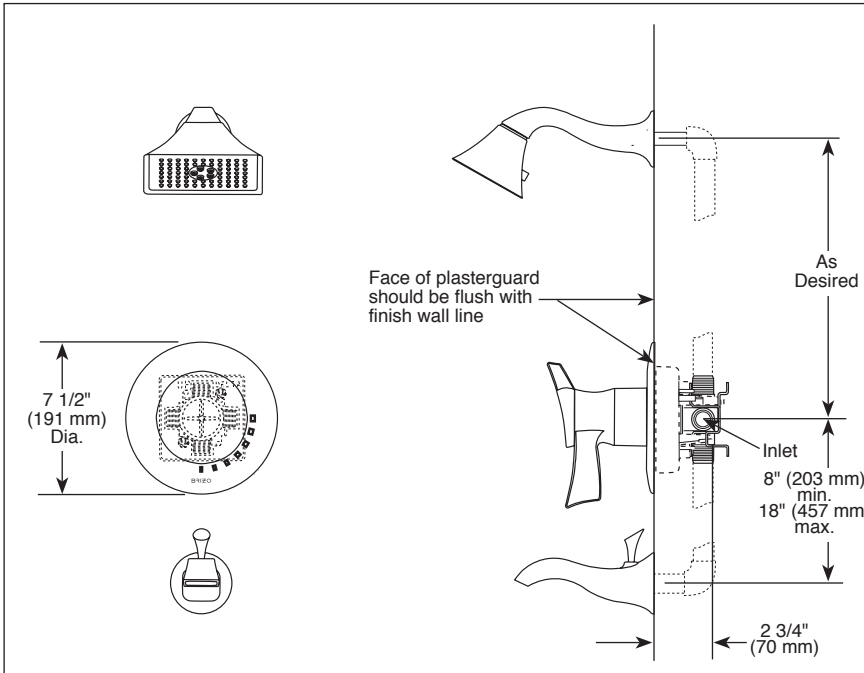

## TUB AND SHOWER FAUCET TRIM

- RSVP® Bath Collection
- TempAssure® Thermostatic
- Valve Only (T60090)
- Shower Only (T60290)
- Tub/Shower (T60490)

Submitted Model No.: \_\_\_\_\_

Specific Features: \_\_\_\_\_

### STANDARD SPECIFICATIONS:

- TempAssure® thermostatic valve cartridge.
- Thermostatic wax element maintains the outlet temperature to  $\pm 3.6^{\circ}\text{F}$ .
- Must also order MultiChoice® Universal rough valve body (R60000 Series).
- Back-to-back installation capability.
- Lever volume control handle; temperature adjustment lever.
- Graphics indicate hot/cold temperature adjustment.
- Field adjustable to limit handle rotation into hot water zone.
- All parts replaceable from the front of the valve.
- Adjusts for up to 1" wall thickness.
- Rub clean nubs on showerhead.
- Tool for showerhead to showerarm assembly provided.
- Two function push button showerhead.
- Decorative, cast brass showerarm and tub spout.
- Multi-function showerhead - 1.75 gpm @ 80 psi, 6.6 L/min @ 550 kPa (RP48041), 2.5 gpm @ 80 psi, 9.5 L/min @ 550 kPa (RP48041-2.5) sold with T60290 and T60490.
- Tub port maximum flow rate 8.6 gpm @ 60 psi with R60000-UNBX