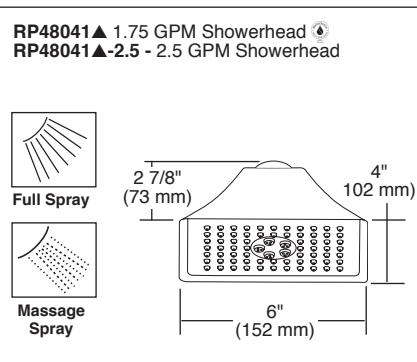

▲ Designate proper finish suffix

Delta reserves the right (1) to make changes in specifications and materials, and (2) to change or discontinue models, both without notice or obligation. Dimensions are for reference only. See current full-line price book or www.brizo.com for finish options and product availability.

BSP-B-T60090 Rev. H

Brizo Kitchen & Bath Company

55 E. 111th Street, Indianapolis, Indiana 46280
350 South Edgeview Road, St. Thomas, ON N5P 4L1
© 2018 Brizo Kitchen & Bath Company