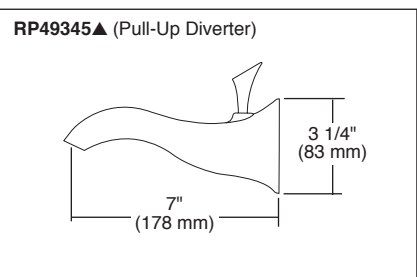

▲ Designate proper finish suffix

Delta reserves the right (1) to make changes in specifications and materials, and (2) to change or discontinue models, both without notice or obligation. Dimensions are for reference only. See current full-line price book or www.brizo.com for finish options and product availability.

BSP-B-T60090 Rev. H

Brizo Kitchen & Bath Company

55 E. 111th Street, Indianapolis, Indiana 46280
350 South Edgeview Road, St. Thomas, ON N5P 4L1
© 2018 Brizo Kitchen & Bath Company