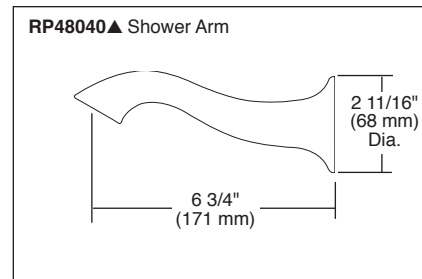

▲ Designate proper finish suffix

Delta reserves the right (1) to make changes in specifications and materials, and (2) to change or discontinue models, both without notice or obligation. Dimensions are for reference only. See current full-line price book or www.brizo.com for finish options and product availability.

BSP-B-T60090 Rev. H

Brizo Kitchen & Bath Company

55 E. 111th Street, Indianapolis, Indiana 46280
350 South Edgeview Road, St. Thomas, ON N5P 4L1
© 2018 Brizo Kitchen & Bath Company