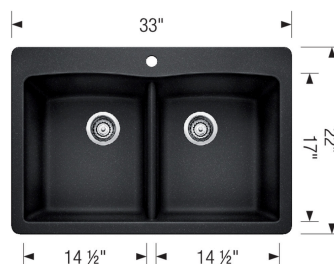

## Design and planning tips

- Min cabinet size: 36 in ( 915 mm )
- Bowl Depth: 9 1/2 in ( 240.0 mm )