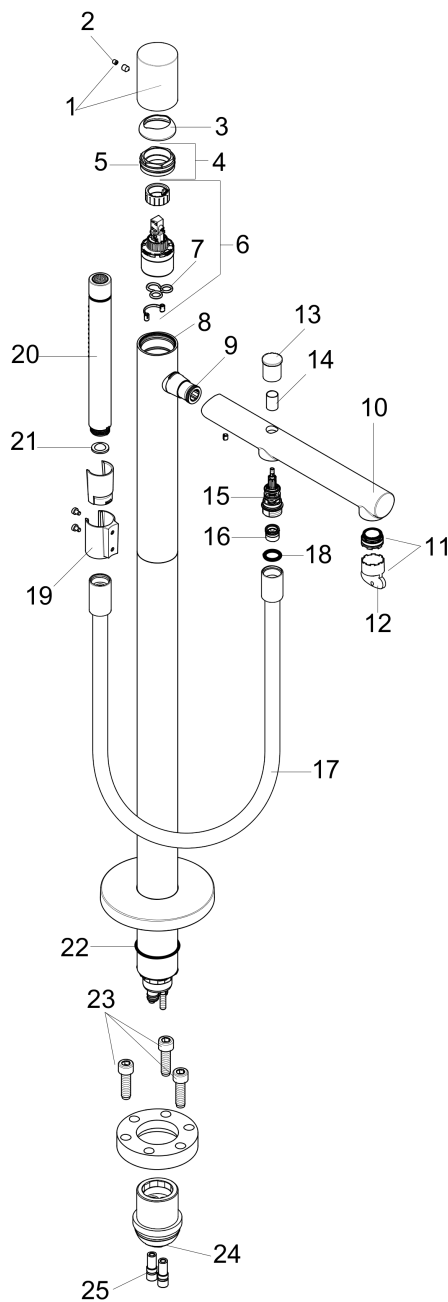

AXOR Uno
Single lever bath mixer floor-standing with zero handle
Surfaces: **Chrome** Article Number: **45416001**

Description

product features

- projection 264 mm
- connection type: basic set
- spray type hand shower: IntenseRain, Stream
- flow rate at 3 bar: 22 l/min
- flow rate of hand shower at 3 bar: 6.6 l/min
- ceramic cartridge
- temperature limitation adjustable
- non-return valve
- suitable for continuous flow water heaters
- CEC/California/Watersaving
- cUPC/IAPMO/3016/Tap+shower/1,75pm
- DOE/FTC
- WaterSense/IAPMO/7286/Showers
- MASS/Massachusetts
- TECQ/Texas Registered

Technology

Product image

AXOR Uno
Single lever bath mixer floor-standing with zero handle
Surfaces: **Chrome** Article Number: **45416001**

Exploded Drawing

Year of production: >07/18

AXOR Uno
Single lever bath mixer floor-standing with zero handle
 Surfaces: **Chrome** Article Number: **45416001**

Spare part list

Year of production: >07/18

Pos.	Description	Article Number	PC	PU
1	-	93056000	0	1
2	screw cover	96338000	0	1
3	flange	93057000	0	1
4	nut	92966000	0	1
5	O-ring 33x1,5	98164000	0	1
6	cartridge, assy	92730000	0	1
7	seal	95008000	0	1
8	O-ring 35x2	92604000	0	1
9	O-ring 16x2	98133000	0	1
10	spout cpl.	93061000	0	1
11	aerator M24x1 C	92934000	0	1
12	special tool	95290000	0	1
13	diverter knob	98705000	0	1
14	sleeve	97979000	0	1
15	selector	97978000	0	1
16	set of non return valves DW 15	94074000	0	1
17	shower hose 1,25 m	28282000	0	1
18	seal	98058000	0	1
19	shower holder, assy	96295000	0	1
20	handshower	04486000	0	1
21	filter packing	94246000	0	1
22	O-ring 44x2,5	98162000	0	1
23	hexagon socket screw M10x35	97670000	0	1
24	O-ring 29x3	98371000	0	1
25	O-ring 7x2	98419000	0	1
a	extension set 60 mm	97686000	0	1