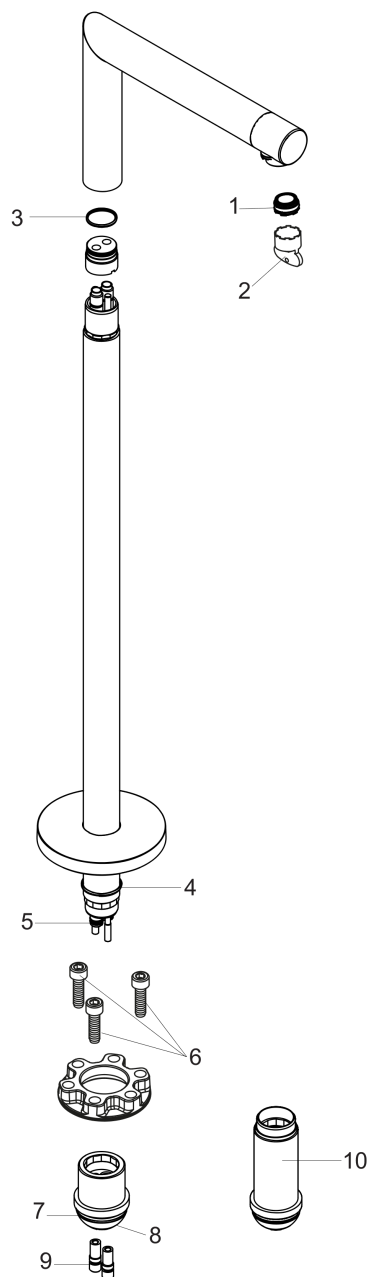

### product features

- connection type: basic set
- projection 226 mm
- free-standing installation
- maximum flow rate at 0.3 MPa: 18 l/min
- spray type: normal spray
- cUPC/IAPMO/3016/ cUPC mark
- MASS/Massachusetts

## Product image

**AXOR Uno**  
**Bath spout straight floor-standing**  
Surfaces: **Chrome** Article Number: **45412001**

## Exploded Drawing

Year of production: >07/18

**AXOR Uno**  
**Bath spout straight floor-standing**  
 Surfaces: **Chrome** Article Number: **45412001**

## Spare part list

Year of production: >07/18

Pos.	Description	Article Number	PC	PU
1	aerator M24x1 D	93235000	0	1
2	O-ring 25x2	98389000	0	1
3	O-ring 35x2	92604000	0	1
4	O-ring 9x1,5	98117000	0	1
5	hexagon socket screw M10x35	97670000	0	1
6	O-ring 44x2,5	98162000	0	1
7	O-ring 29x3	98371000	0	1
8	O-ring 7x2	98419000	0	1
9	extension set 60 mm	97686000	0	1
a	concealed item	10452180	0	1
b	sealing foil	96441000	0	1