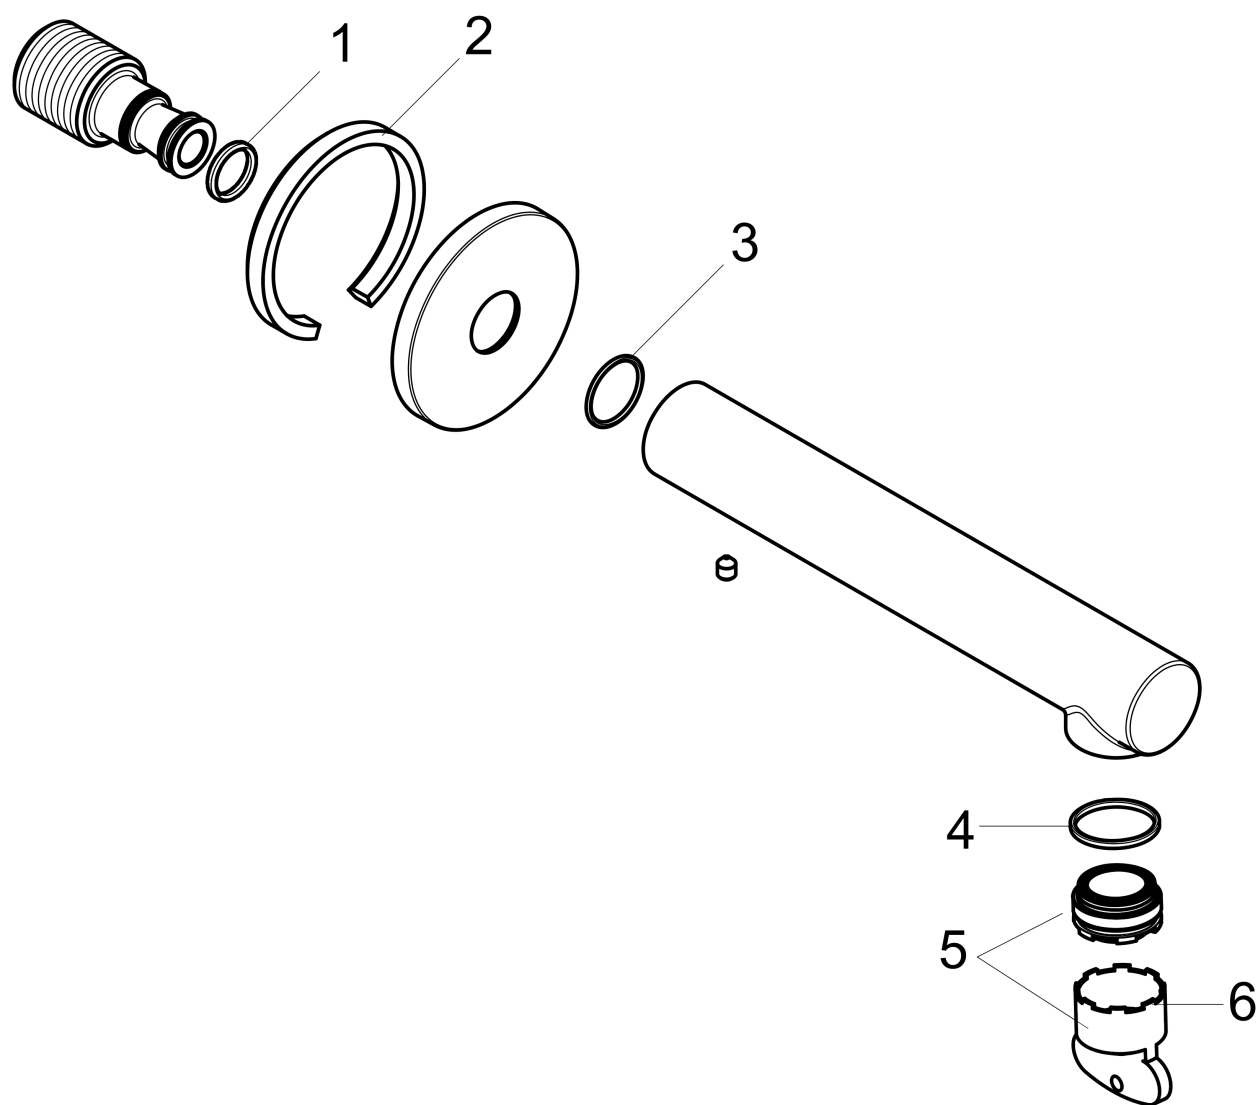

AXOR Uno
Bath spout straight
Surfaces: **Chrome** Article Number: **45410001**

Description

product features

- wall-mounted
- cUPC/IAPMO/3016/ cUPC mark
- MASS/Massachusetts

Product image

AXOR Uno
Bath spout straight
Surfaces: **Chrome** Article Number: **45410001**

Exploded Drawing

Year of production: >07/18

AXOR Uno
Bath spout straight
 Surfaces: **Chrome** Article Number: **45410001**

Spare part list

Year of production: >07/18

Pos.	Description	Article Number	PC	PU
1	O-ring 13x2	98128000	0	1
2	seal	97530000	0	1
3	O-ring 18x1,5	98231000	0	1
4	O-ring 20x1,5	98197000	0	1
5	aerator M24x1 C	92934000	0	1
6	special tool	95290000	0	1