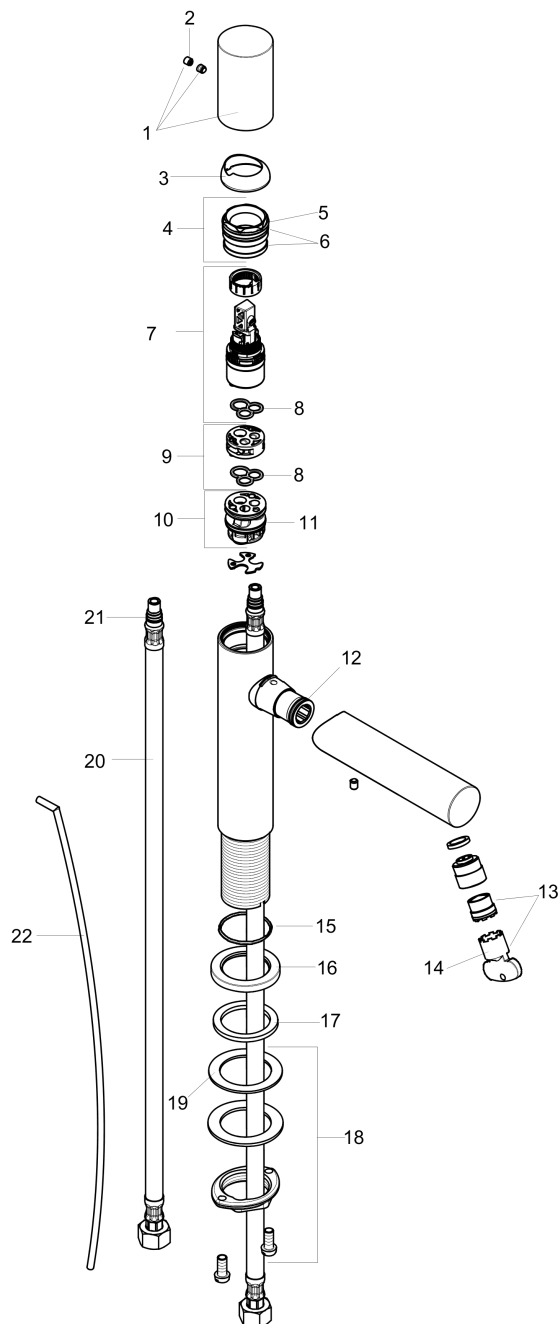

AXOR Uno
Single lever basin mixer 260 with zero handle and waste set
Surfaces: **Chrome** Article Number: **45004001**

Description

product features

- ComfortZone 260
- projection 198 mm
- laminar spray
- flow rate at 3 bar: 4.5 l/min
- ceramic cartridge
- temperature limitation adjustable
- suitable for continuous flow water heaters
- connection type: G 3/8 connections
- CEC/California/Watersaving
- cUPC/IAPMO/3016/Lavs/1,2gpm
- DOE/FTC
- WaterSense/IAPMO/5921/Lavs
- MASS/Massachusetts
- NSF372(LL)/Iapmo/6738-(No NSF Logo!)
- NSF61/IAPMO/N3016-(No NSF Logo!)
- TECQ/Texas Registered

Technology

Product image

AXOR Uno
Single lever basin mixer 260 with zero handle and waste set
Surfaces: **Chrome** Article Number: **45004001**

Exploded Drawing

Year of production: >07/18

AXOR Uno
Single lever basin mixer 260 with zero handle and waste set
 Surfaces: **Chrome** Article Number: **45004001**

Spare part list

Year of production: >07/18

Pos.	Description	Article Number	PC	PU
1	handle	92887000	0	1
2	screw cover	95181000	0	1
3	flange	93116000	0	1
4	nut	92689000	0	1
5	O-ring 25x1,5	98146000	0	1
6	O-ring 27x1,5	92527000	0	1
7	cartridge, assy	95973001	0	1
8	seal	98865000	0	1
9	adapter for cartridge	92628000	0	1
10	adapter for cartridge	98866000	0	1
11	O-ring 23x2	98398000	0	1
12	O-ring 16x2	98133000	0	1
13	aerator laminar M16,5x1 (4,5 l/min)	92876000	0	1
14	special tool	98987000	0	1
15	O-ring 30x1,5	98433000	0	1
16	escutcheon Ø 46 mm	95268000	0	1
17	flat seal	98749000	0	1
18	fixing set (Ø 32)	13961000	0	1
19	lever collar	97548000	0	1
20	fixation extension 35 mm	13898000	0	1
21	connection hose 35½" M8x0,75 3/8"	96316001	0	1
22	O-ring 7x1,5	98422000	0	1