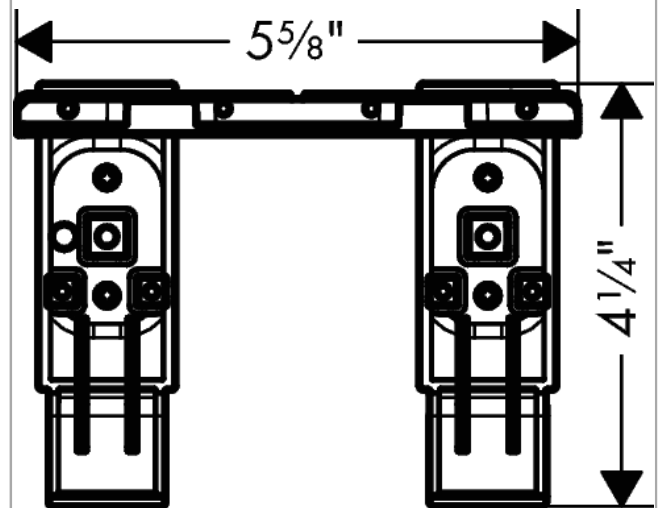

**AXOR Universal Accessories
Adapter Set**

Finishes : **chrome** Part no. : **42870000**

Description

Features

- For installing an accessory on a rail, or for combining toilet paper holder with shelf or soap dish
- Fits with soap dish/shelf #42803000 or shelf 300mm #42838000 with roll holder #42836000

Item details

List Price \$ 78.00

Compliance

Product image

Scale drawing

AXOR Universal Accessories
Adapter Set

Finishes : **chrome** Part no. : **42870000**

Exploded drawing

Year of production: >11/14

AXOR Universal Accessories

Adapter Set

Finishes : **chrome** Part no. : **42870000**

Spare parts list

Year of production: >11/14

Pos.	Description	Part no.	Price	PU
1	cover	92464000	-	1
a	hexagon socket screw M6x10	92847000	-	1