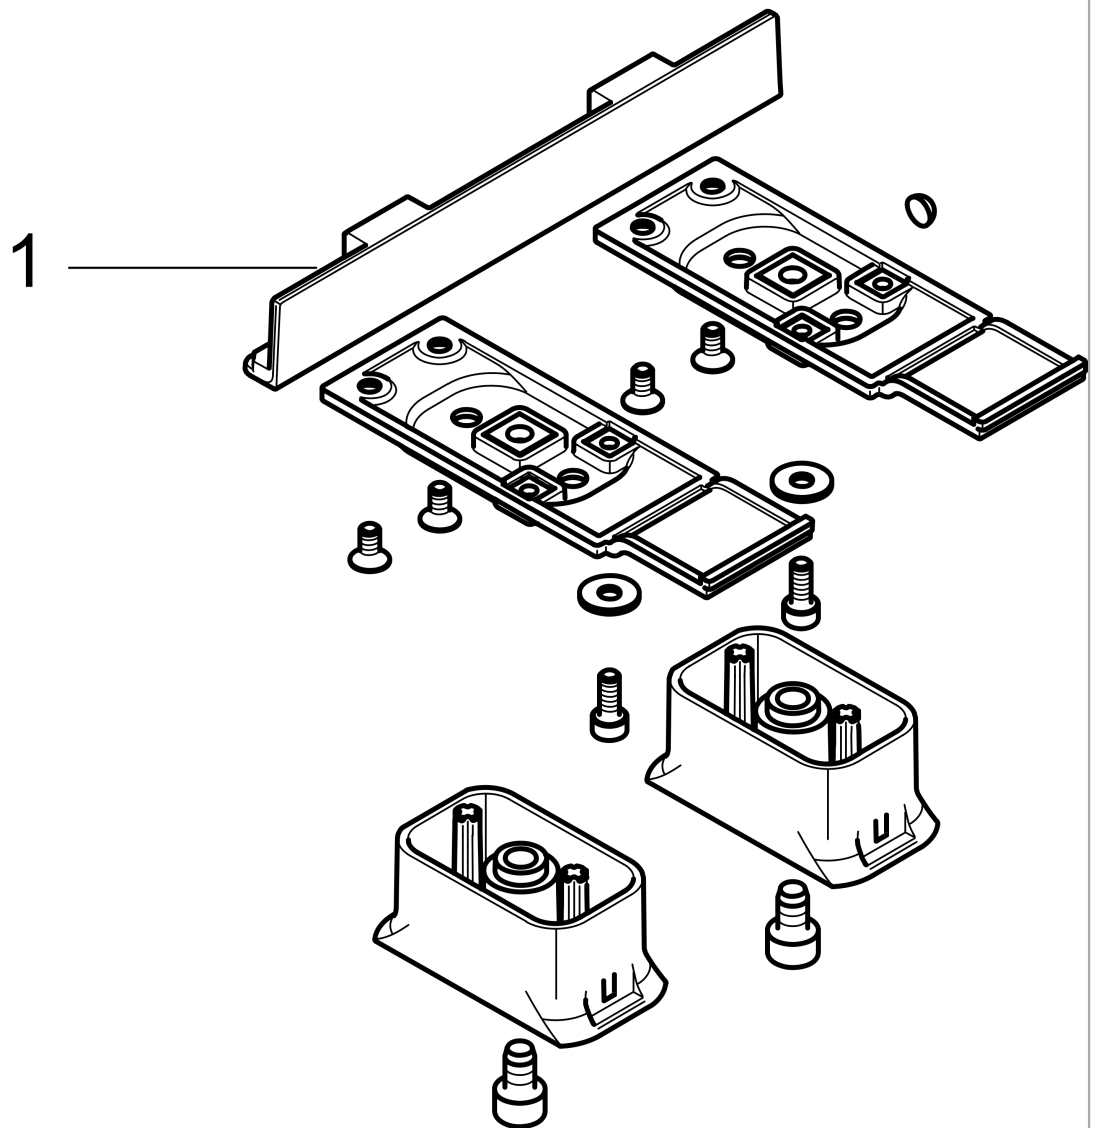

**AXOR Universal Accessories
Adapter Set**

Finishes : **chrome** Part no. : **42870000**

Description

Features

- For installing an accessory on a rail, or for combining toilet paper holder with shelf or soap dish
- Fits with soap dish/shelf #42803000 or shelf 300mm #42838000 with roll holder #42836000

Item details

List Price \$ 78.00

Compliance

Product image

Scale drawing

AXOR Universal Accessories
Adapter Set

Finishes : **chrome** Part no. : **42870000**

Exploded drawing

Year of production: >11/14

AXOR Universal Accessories

Adapter Set

Finishes : **chrome** Part no. : **42870000**

Spare parts list

Year of production: >11/14

Pos.	Description	Part no.	Price	PU
1	cover	92464000	-	1
a	hexagon socket screw M6x10	92847000	-	1