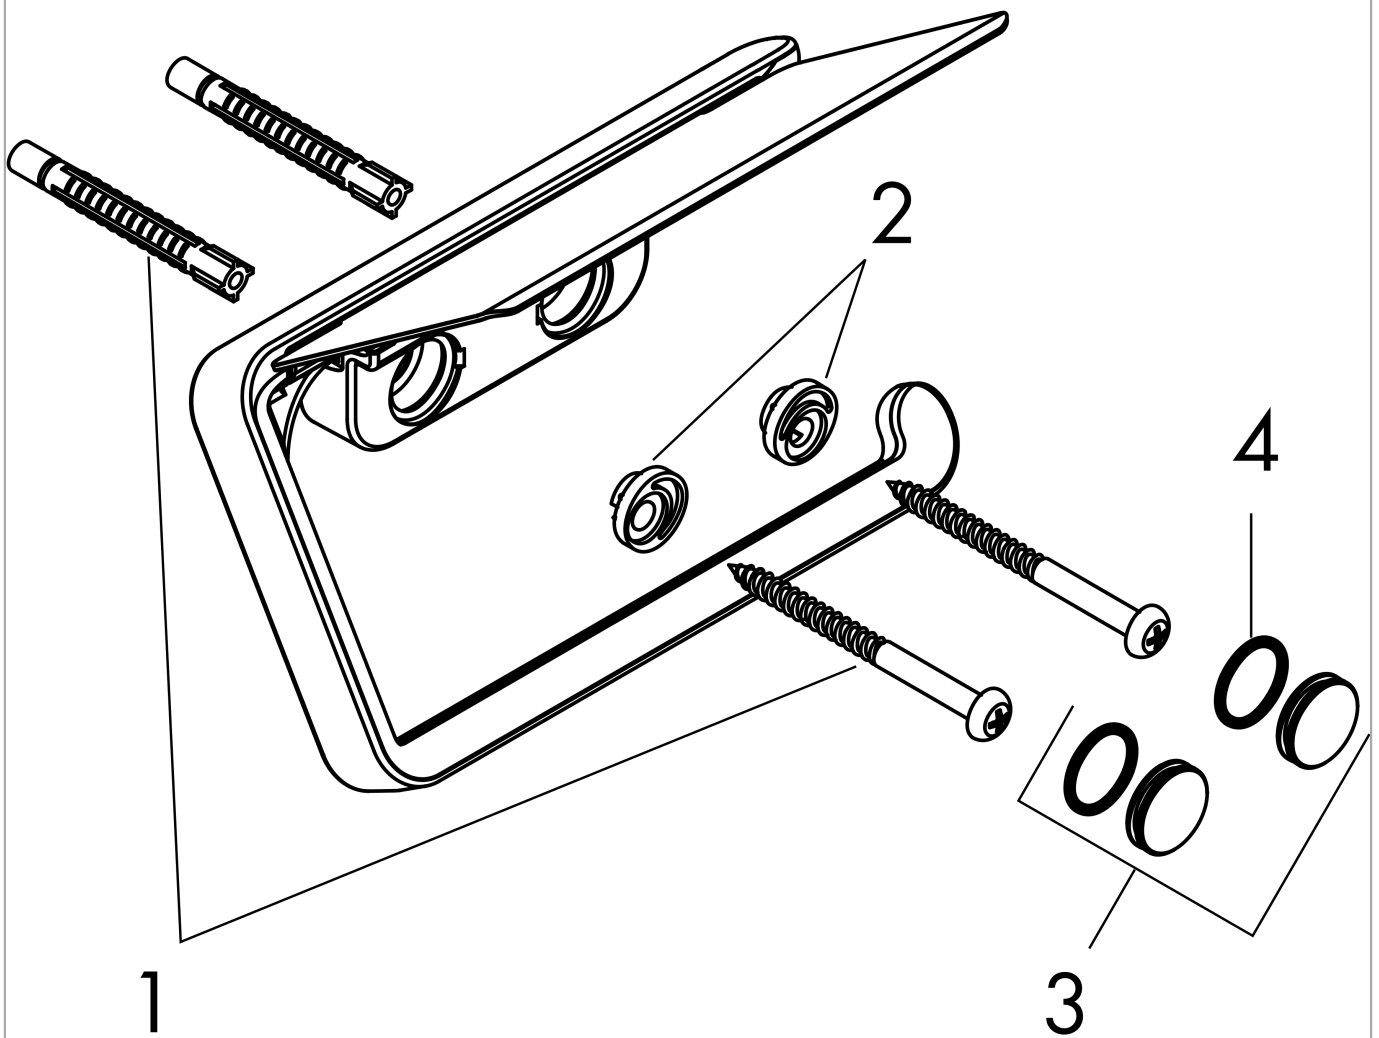

**AXOR Universal Accessories**  
**Toilet Paper Holder with Cover**  
 Finishes : **chrome** Part no. : **42836000**

**Description**

**Features**

- Metal
- Wall-mounted
- Mirror-inverted installation is also possible
- Mounting in combination with a soap dish or shelf and/or rail-mounting possible (requires # 42870XXX Modular Adaptor Set)

**Item details**

List Price \$ 244.00

**Design awards**

**Compliance**

**Product image**

**Scale drawing**

**AXOR Universal Accessories**  
**Toilet Paper Holder with Cover**  
 Finishes : **chrome**    Part no. : **42836000**

Exploded drawing

Year of production: >11/14

**AXOR Universal Accessories**  
**Toilet Paper Holder with Cover**  
 Finishes : **chrome**    Part no. : **42836000**

**Spare parts list**

Year of production: >11/14

Pos.	Description	Part no.	Price	PU
1	mounting set	40915000	-	1
2	excentric socket	97604000	-	1
3	set of covers	92437000	-	1
4	O-ring 13x1,5	98475000	-	1
a	set of adapters	42870000	-	1