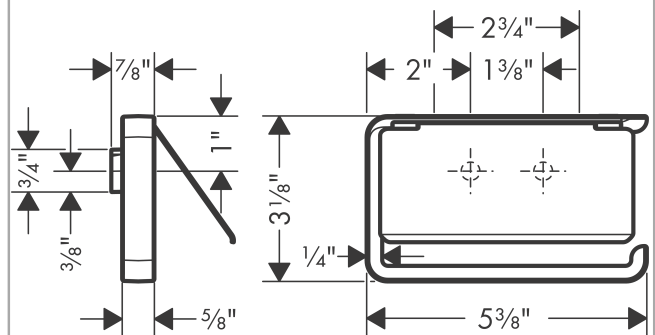

**AXOR Universal Accessories**  
**Toilet Paper Holder with Cover**  
 Finishes : **chrome** Part no. : **42836000**

**Description**

**Features**

- Metal
- Wall-mounted
- Mirror-inverted installation is also possible
- Mounting in combination with a soap dish or shelf and/or rail-mounting possible (requires # 42870XXX Modular Adaptor Set)

**Item details**

List Price \$ 244.00

**Design awards**

**Compliance**

**Product image**

**Scale drawing**

**AXOR Universal Accessories**  
**Toilet Paper Holder with Cover**  
 Finishes : **chrome**    Part no. : **42836000**

Exploded drawing

Year of production: >11/14

**AXOR Universal Accessories**  
**Toilet Paper Holder with Cover**  
 Finishes : **chrome**    Part no. : **42836000**

**Spare parts list**

Year of production: >11/14

Pos.	Description	Part no.	Price	PU
1	mounting set	40915000	-	1
2	excentric socket	97604000	-	1
3	set of covers	92437000	-	1
4	O-ring 13x1,5	98475000	-	1
a	set of adapters	42870000	-	1