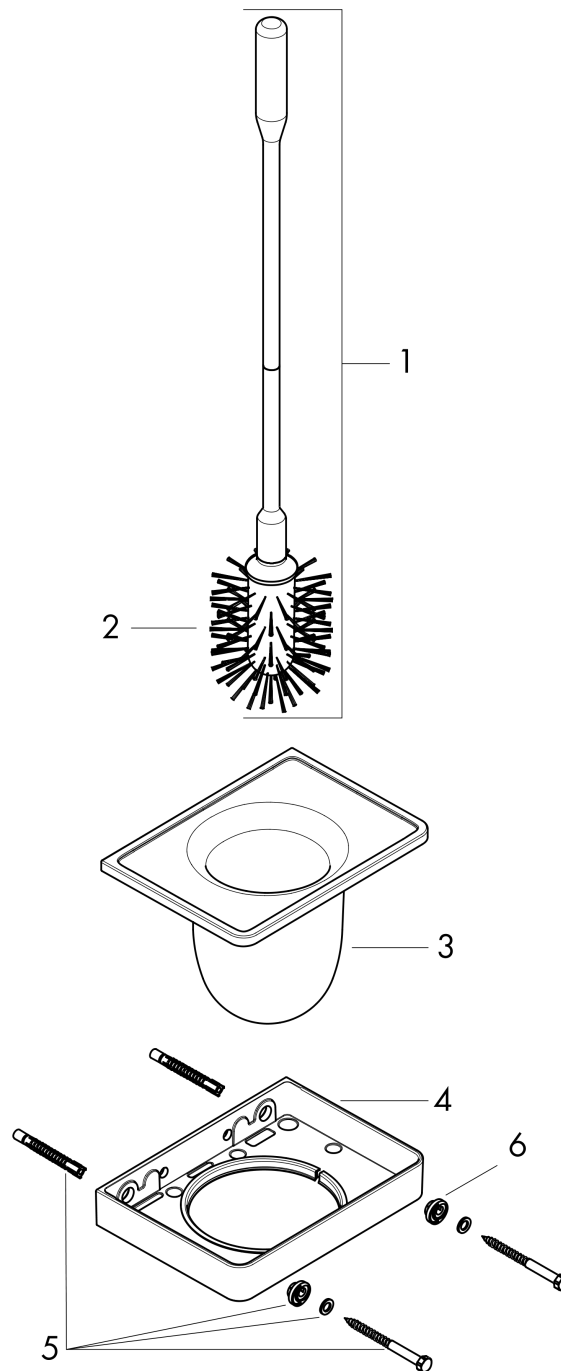

AXOR Universal Accessories
Toilet Brush with Holder Wall-Mounted
 Finishes : **chrome** Part no. : **42835000**

Description

Features

- Glass, Metal
- Wall-mounted

Item details

List Price \$ 288.00

Design awards

Compliance

Product image

Scale drawing

AXOR Universal Accessories
Toilet Brush with Holder Wall-Mounted
 Finishes : **chrome** Part no. : **42835000**

Exploded drawing

Year of production: >11/14

AXOR Universal Accessories
Toilet Brush with Holder Wall-Mounted
 Finishes : **chrome** Part no. : **42835000**

Spare parts list

Year of production: >11/14

Pos.	Description	Part no.	Price	PU
1	stick with brush	92439000	-	1
2	WC-brush white	40088000	-	1
3	cup on its own	92438000	-	1
4	support element	92426000	-	1
5	mounting set	92841000	-	1
6	excentric socket	97604000	-	1
a	set of adapters	42870000	-	1