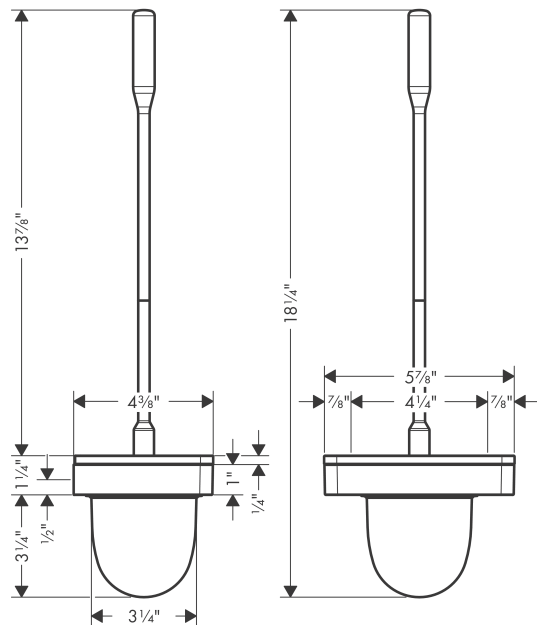

AXOR Universal Accessories
Toilet Brush with Holder Wall-Mounted
 Finishes : **chrome** Part no. : **42835000**

Description

Features

- Glass, Metal
- Wall-mounted

Item details

List Price \$ 288.00

Design awards

Compliance

Product image

Scale drawing

AXOR Universal Accessories
Toilet Brush with Holder Wall-Mounted
 Finishes : **chrome** Part no. : **42835000**

Exploded drawing

Year of production: >11/14

AXOR Universal Accessories
Toilet Brush with Holder Wall-Mounted
 Finishes : **chrome** Part no. : **42835000**

Spare parts list

Year of production: >11/14

Pos.	Description	Part no.	Price	PU
1	stick with brush	92439000	-	1
2	WC-brush white	40088000	-	1
3	cup on its own	92438000	-	1
4	support element	92426000	-	1
5	mounting set	92841000	-	1
6	excentric socket	97604000	-	1
a	set of adapters	42870000	-	1