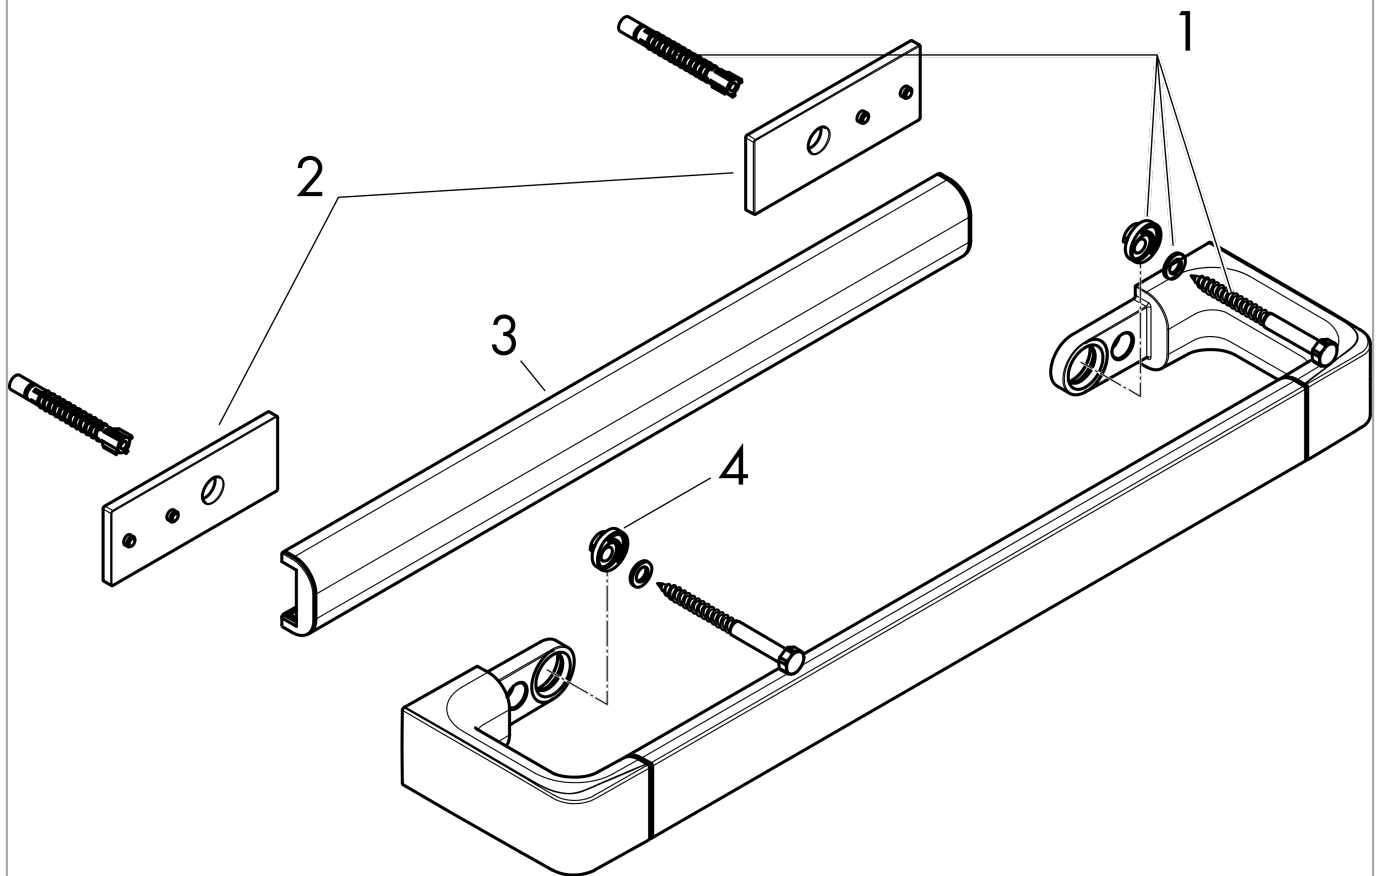

AXOR Universal Accessories

Towel Bar/Rail 32"

Finishes : **chrome** Part no. : **42833000**

Description

Features

- Serves as a towel bar and rail for additional accessories (requires # 42870XXX Modular Adaptor Set)
- Metal
- Wall-mounted

Item details

List Price \$ 421.00

Design awards

Compliance

Product image

Scale drawing

AXOR Universal Accessories

Towel Bar/Rail 32"

Finishes : **chrome** Part no. : **42833000**

Exploded drawing

Year of production: >11/14

AXOR Universal Accessories

Towel Bar/Rail 32"

Finishes : **chrome** Part no. : **42833000**

Spare parts list

Year of production: >11/14