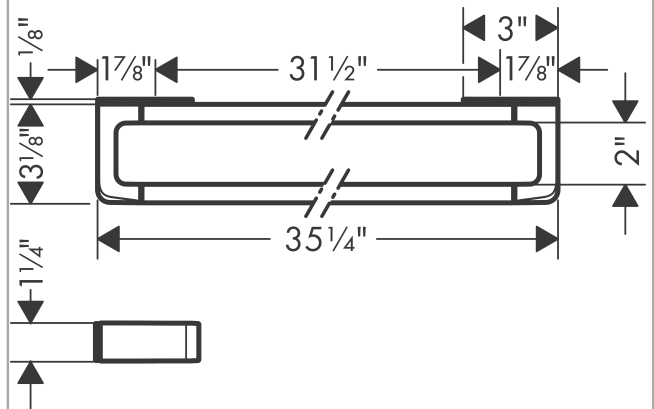

AXOR Universal Accessories

Towel Bar/Rail 32"

Finishes : **chrome** Part no. : **42833000**

Description

Features

- Serves as a towel bar and rail for additional accessories (requires # 42870XXX Modular Adaptor Set)
- Metal
- Wall-mounted

Item details

List Price \$ 421.00

Design awards

Compliance

Product image

Scale drawing

AXOR Universal Accessories

Towel Bar/Rail 32"

Finishes : **chrome** Part no. : **42833000**

Exploded drawing

Year of production: >11/14

AXOR Universal Accessories

Towel Bar/Rail 32"

Finishes : **chrome** Part no. : **42833000**

Spare parts list

Year of production: >11/14

Pos.	Description	Part no.	Price	PU
1	mounting set	92841000	-	1
2	tile-matching-disk	92406000	-	1
3	cover	92435000	-	1
4	excentric socket	97604000	-	1
a	set of adapters	42870000	-	1
b	set of covers	42871000	-	1
c	mounting kit for two-sided glass montage	42841000	-	1