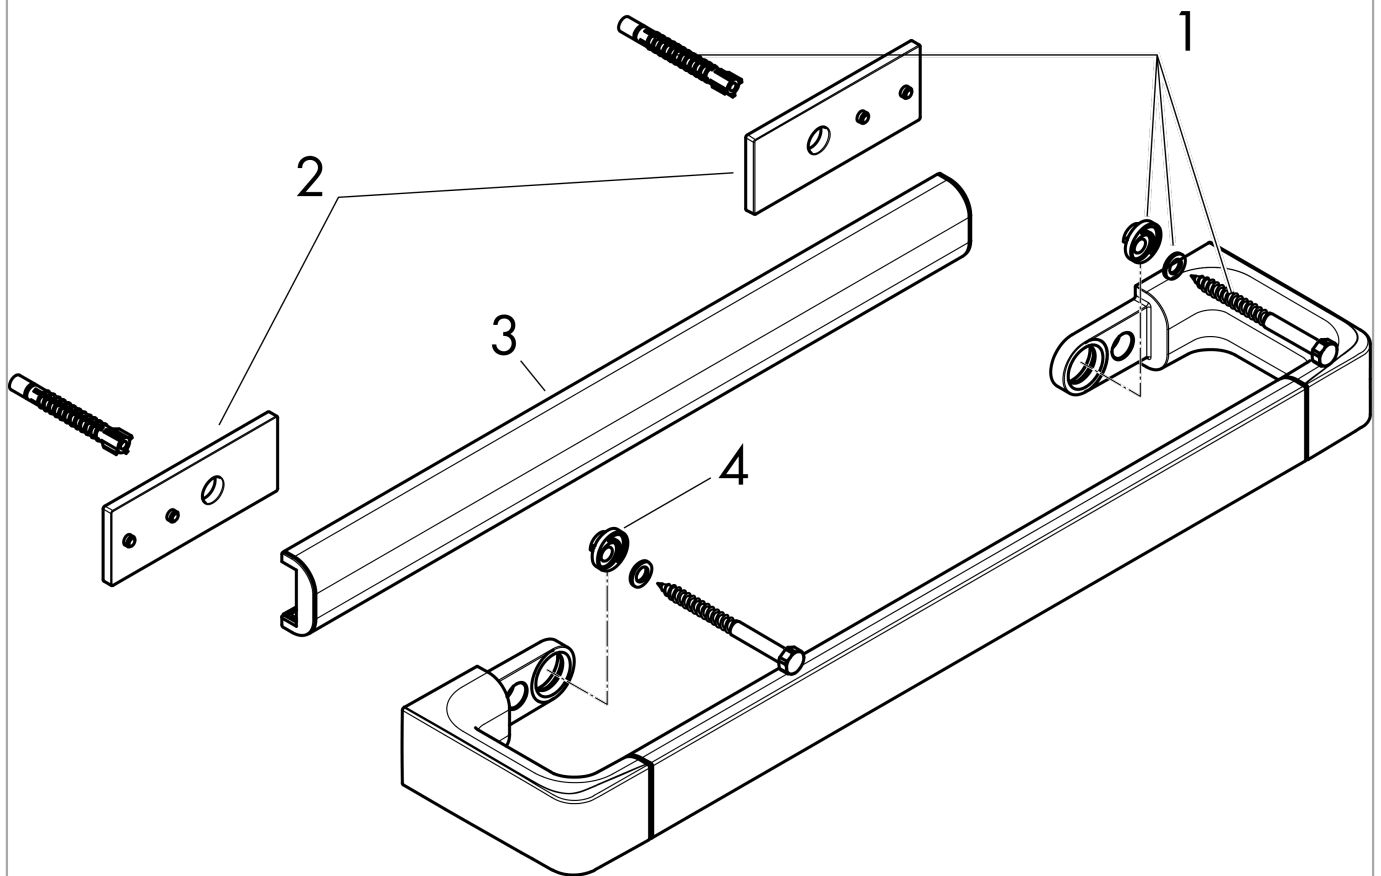

**AXOR Universal Accessories  
Towel Bar/Rail 12"**

Finishes : **chrome** Part no. : **42830000**

**Description**

**Features**

- Metal
- Wall-mounted
- Horizontal or vertical mount
- Serves as a towel bar and rail for additional accessories (requires # 42870XXX Modular Adaptor Set)

**Item details**

List Price \$ 310.00

**Design awards**

**Compliance**

**Product image**

**Scale drawing**

**AXOR Universal Accessories**

**Towel Bar/Rail 12"**

Finishes : **chrome** Part no. : **42830000**

**Exploded drawing**

Year of production: >11/14

**AXOR Universal Accessories**

**Towel Bar/Rail 12"**

Finishes : **chrome** Part no. : **42830000**

**Spare parts list**