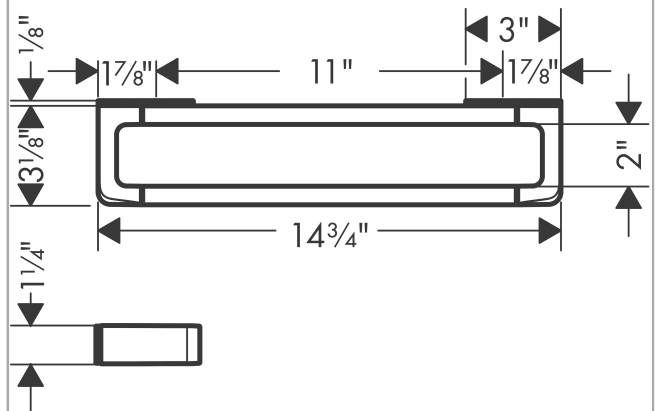

**AXOR Universal Accessories  
Towel Bar/Rail 12"**

Finishes : **chrome** Part no. : **42830000**

**Description**

**Features**

- Metal
- Wall-mounted
- Horizontal or vertical mount
- Serves as a towel bar and rail for additional accessories (requires # 42870XXX Modular Adaptor Set)

**Item details**

List Price \$ 310.00

**Design awards**

**Compliance**

**Product image**

**Scale drawing**

**AXOR Universal Accessories**

**Towel Bar/Rail 12"**

Finishes : **chrome** Part no. : **42830000**

**Exploded drawing**

Year of production: >11/14

**AXOR Universal Accessories**

**Towel Bar/Rail 12"**

Finishes : **chrome** Part no. : **42830000**

**Spare parts list**

Year of production: >11/14

Pos.	Description	Part no.	Price	PU
1	mounting set	92841000	-	1
2	tile-matching-disk	92406000	-	1
3	cover	92433000	-	1
4	excentric socket	97604000	-	1
a	set of adapters	42870000	-	1
b	set of covers	42871000	-	1
c	mounting kit for two-sided glass montage	42841000	-	1