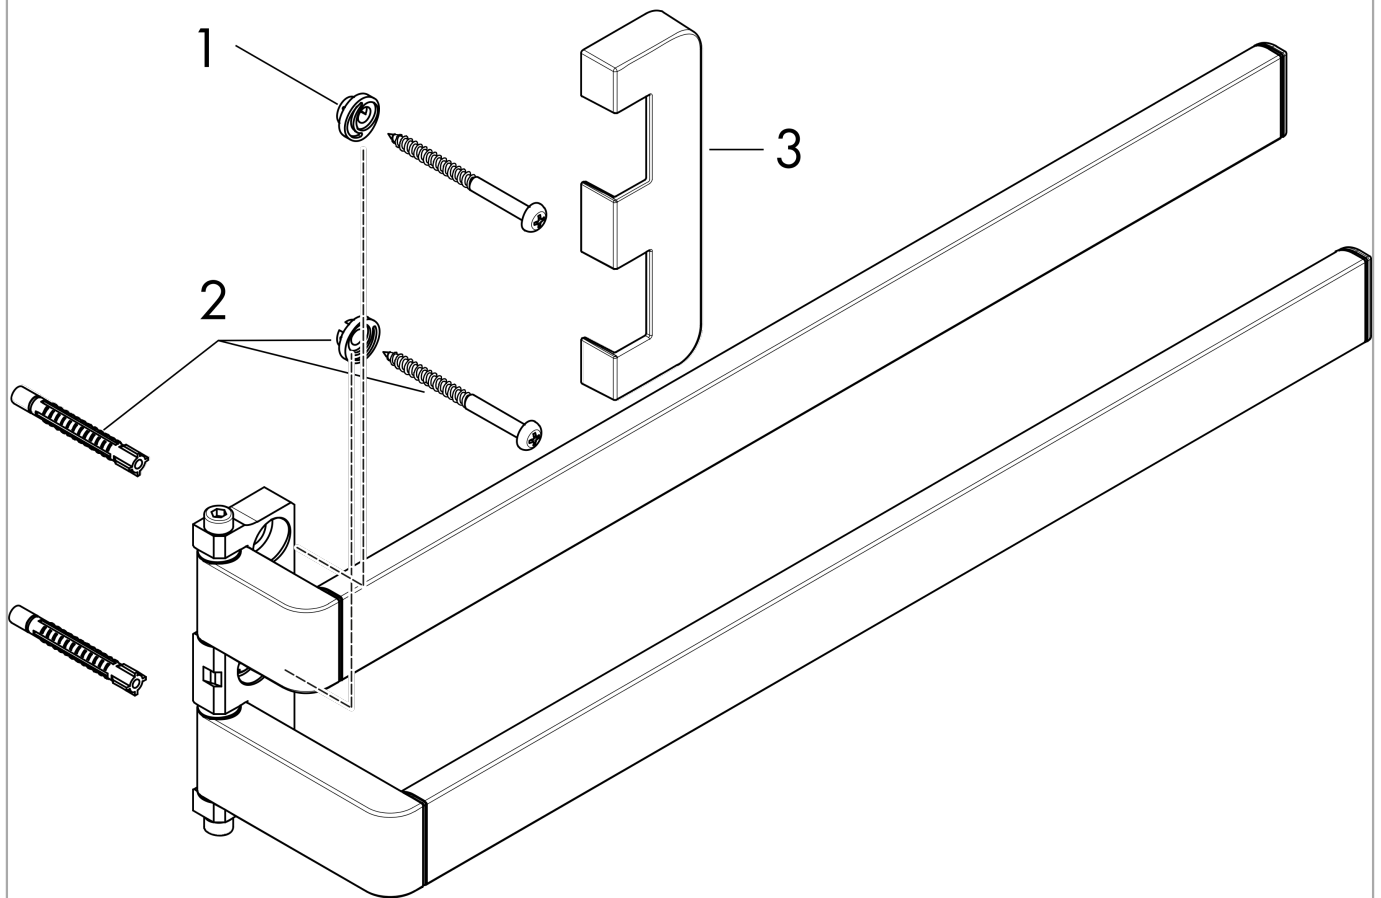

**AXOR Universal Accessories**  
**Dual Towel Bar**

Finishes : **chrome**    Part no. : **42821000**

**Description**

**Features**

- Metal
- Wall-mounted
- Arms swivel independently

**Item details**

List Price \$ 432.00

**Design awards**

**Compliance**

**Product image**

**Scale drawing**

**AXOR Universal Accessories**

**Dual Towel Bar**

Finishes : **chrome**    Part no. : **42821000**

**Exploded drawing**

Year of production: >11/14

**AXOR Universal Accessories**

**Dual Towel Bar**

Finishes : **chrome** Part no. : **42821000**

**Spare parts list**

Year of production: >11/14

Pos.	Description	Part no.	Price	PU
1	excentric socket	97604000	-	1
2	mounting set	40915000	-	1
3	cover	92432000	-	1