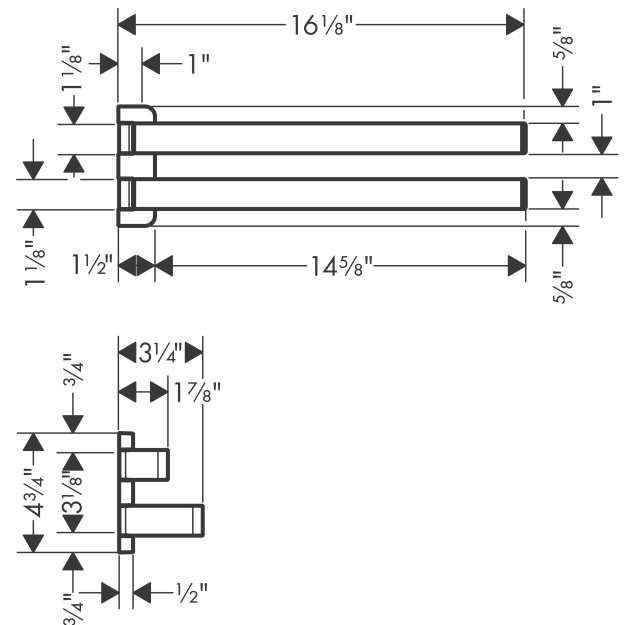

**AXOR Universal Accessories**  
**Dual Towel Bar**

Finishes : **chrome**    Part no. : **42821000**

**Description**

**Features**

- Metal
- Wall-mounted
- Arms swivel independently

**Item details**

List Price \$ 432.00

**Design awards**

**Compliance**

**Product image**

**Scale drawing**

**AXOR Universal Accessories**

**Dual Towel Bar**

Finishes : **chrome**    Part no. : **42821000**

**Exploded drawing**

Year of production: >11/14

**AXOR Universal Accessories**

**Dual Towel Bar**

Finishes : **chrome** Part no. : **42821000**

**Spare parts list**

Year of production: >11/14

Pos.	Description	Part no.	Price	PU
1	excentric socket	97604000	-	1
2	mounting set	40915000	-	1
3	cover	92432000	-	1