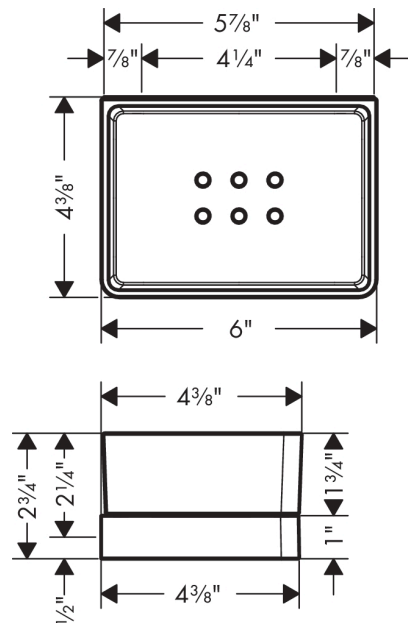

AXOR Universal Accessories
Shower Basket

Finishes : **chrome** Part no. : **42802000**

Description

Features

- Glass, Metal
- Wall-mounted
- Adaptor set #42870000 must be used when installing on a rail
- Suitable for installation inside shower compartment
- With drain holes

Item details

List Price \$ 244.00

Design awards

Compliance

Product image

Scale drawing

AXOR Universal Accessories

Shower Basket

Pos.	Description	Part no.	Price	PU
1	soap dish	92423000	-	1
2	support element	92424000	-	1
3	mounting set	92841000	-	1
4	excentric socket	97604000	-	1
5	cover	92427000	-	1
a	cover	42890000	-	1
b	set of adapters	42870000	-	1
c	mounting kit for two-sided glass montage	42841000	-	1