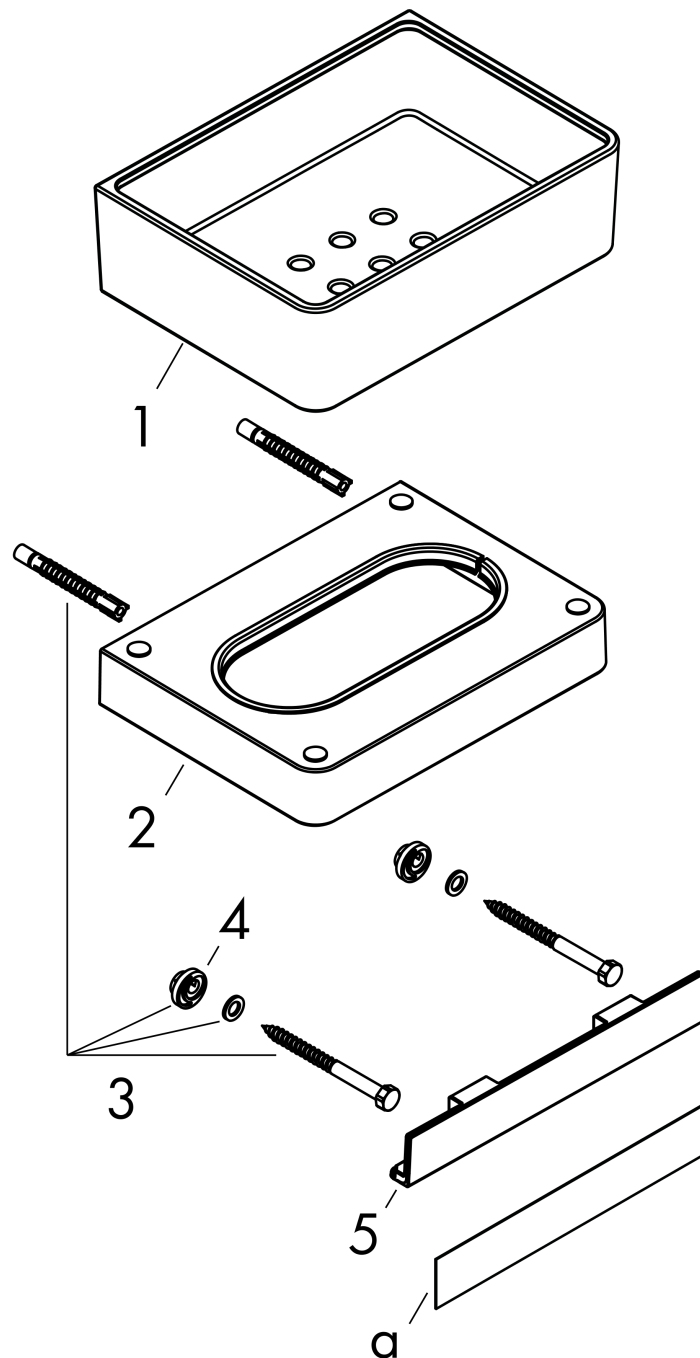

AXOR Universal Accessories
Shower Basket

Finishes : **chrome** Part no. : **42802000**

Description

Features

- Glass, Metal
- Wall-mounted
- Adaptor set #42870000 must be used when installing on a rail
- Suitable for installation inside shower compartment
- With drain holes

Finishes : **chrome** Part no. : **42802000**

Exploded drawing

Year of production: >11/14

AXOR Universal Accessories

Shower Basket

Finishes : **chrome** Part no. : **42802000**

Spare parts list

Year of production: >11/14

Pos.	Description	Part no.	Price	PU
1	soap dish	92423000	-	1
2	support element	92424000	-	1
3	mounting set	92841000	-	1
4	excentric socket	97604000	-	1
5	cover	92427000	-	1
a	cover	42890000	-	1
b	set of adapters	42870000	-	1
c	mounting kit for two-sided glass montage	42841000	-	1