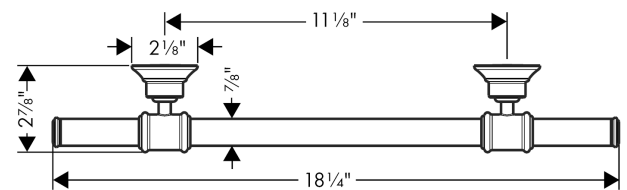

**AXOR Montreux
Towel Bar 12"**

Finishes : **chrome** Part no. : **42030000**

Description

Features

- Metal
- Wall-mounted

Item details

List Price \$ 277.00

Compliance

Product image

Scale drawing

**AXOR Montreux
Towel Bar 12"**

Finishes : **chrome** Part no. : **42030000**

Exploded drawing

Year of production: >05/06

**AXOR Montreux
Towel Bar 12"**

Finishes : **chrome** Part no. : **42030000**