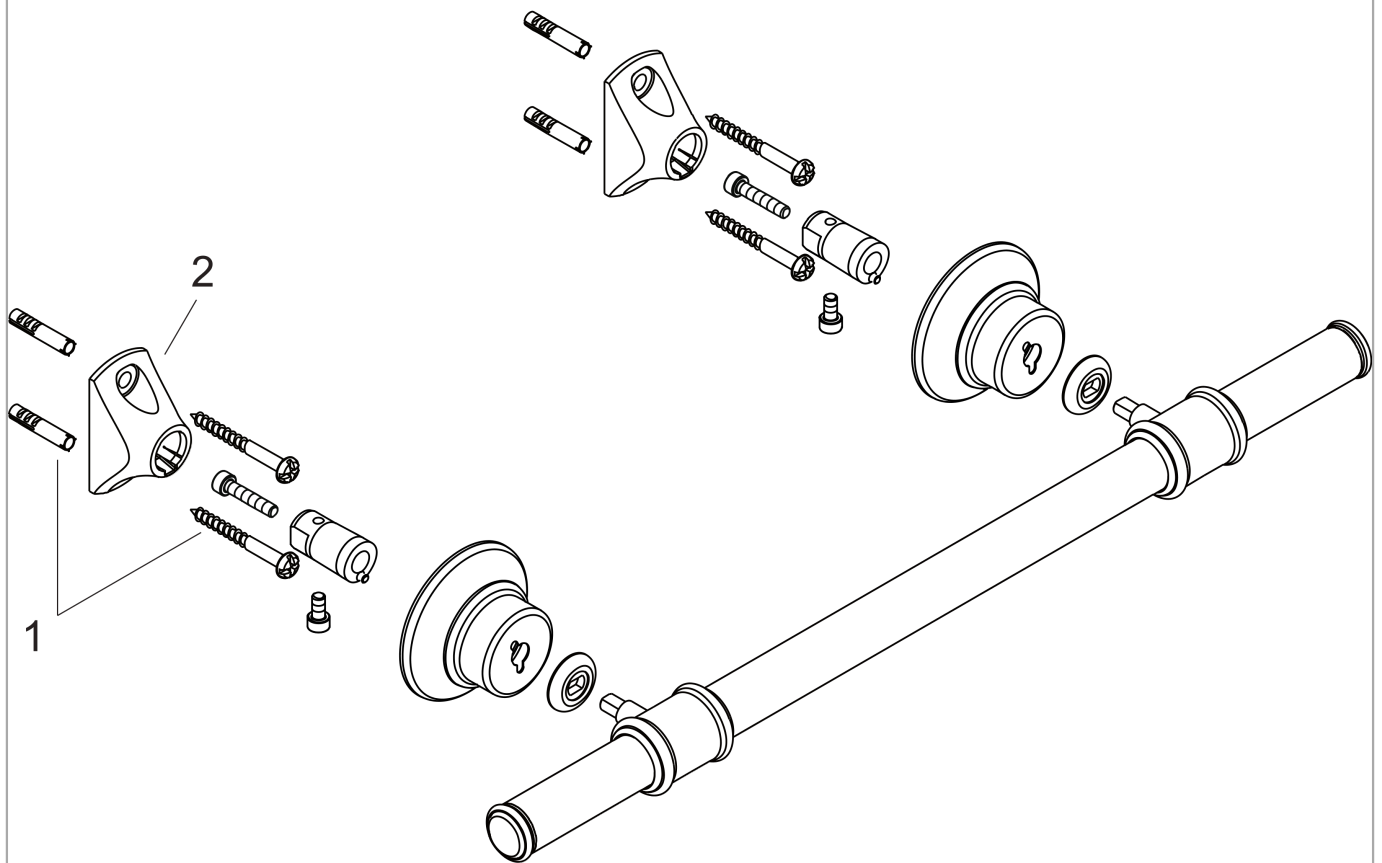

**AXOR Montreux
Towel Bar 12"**

Finishes : **chrome** Part no. : **42030000**

Description

Features

- Metal
- Wall-mounted

Item details

List Price \$ 277.00

Compliance

Product image

Scale drawing

**AXOR Montreux
Towel Bar 12"**

Finishes : **chrome** Part no. : **42030000**

Exploded drawing

Year of production: >05/06

**AXOR Montreux
Towel Bar 12"**

Finishes : **chrome** Part no. : **42030000**

Spare parts list

Year of production: >**05/06**

Pos.	Description	Part no.	Price	PU
1	mounting set	40915000	-	1
2	support element	96341000	-	1