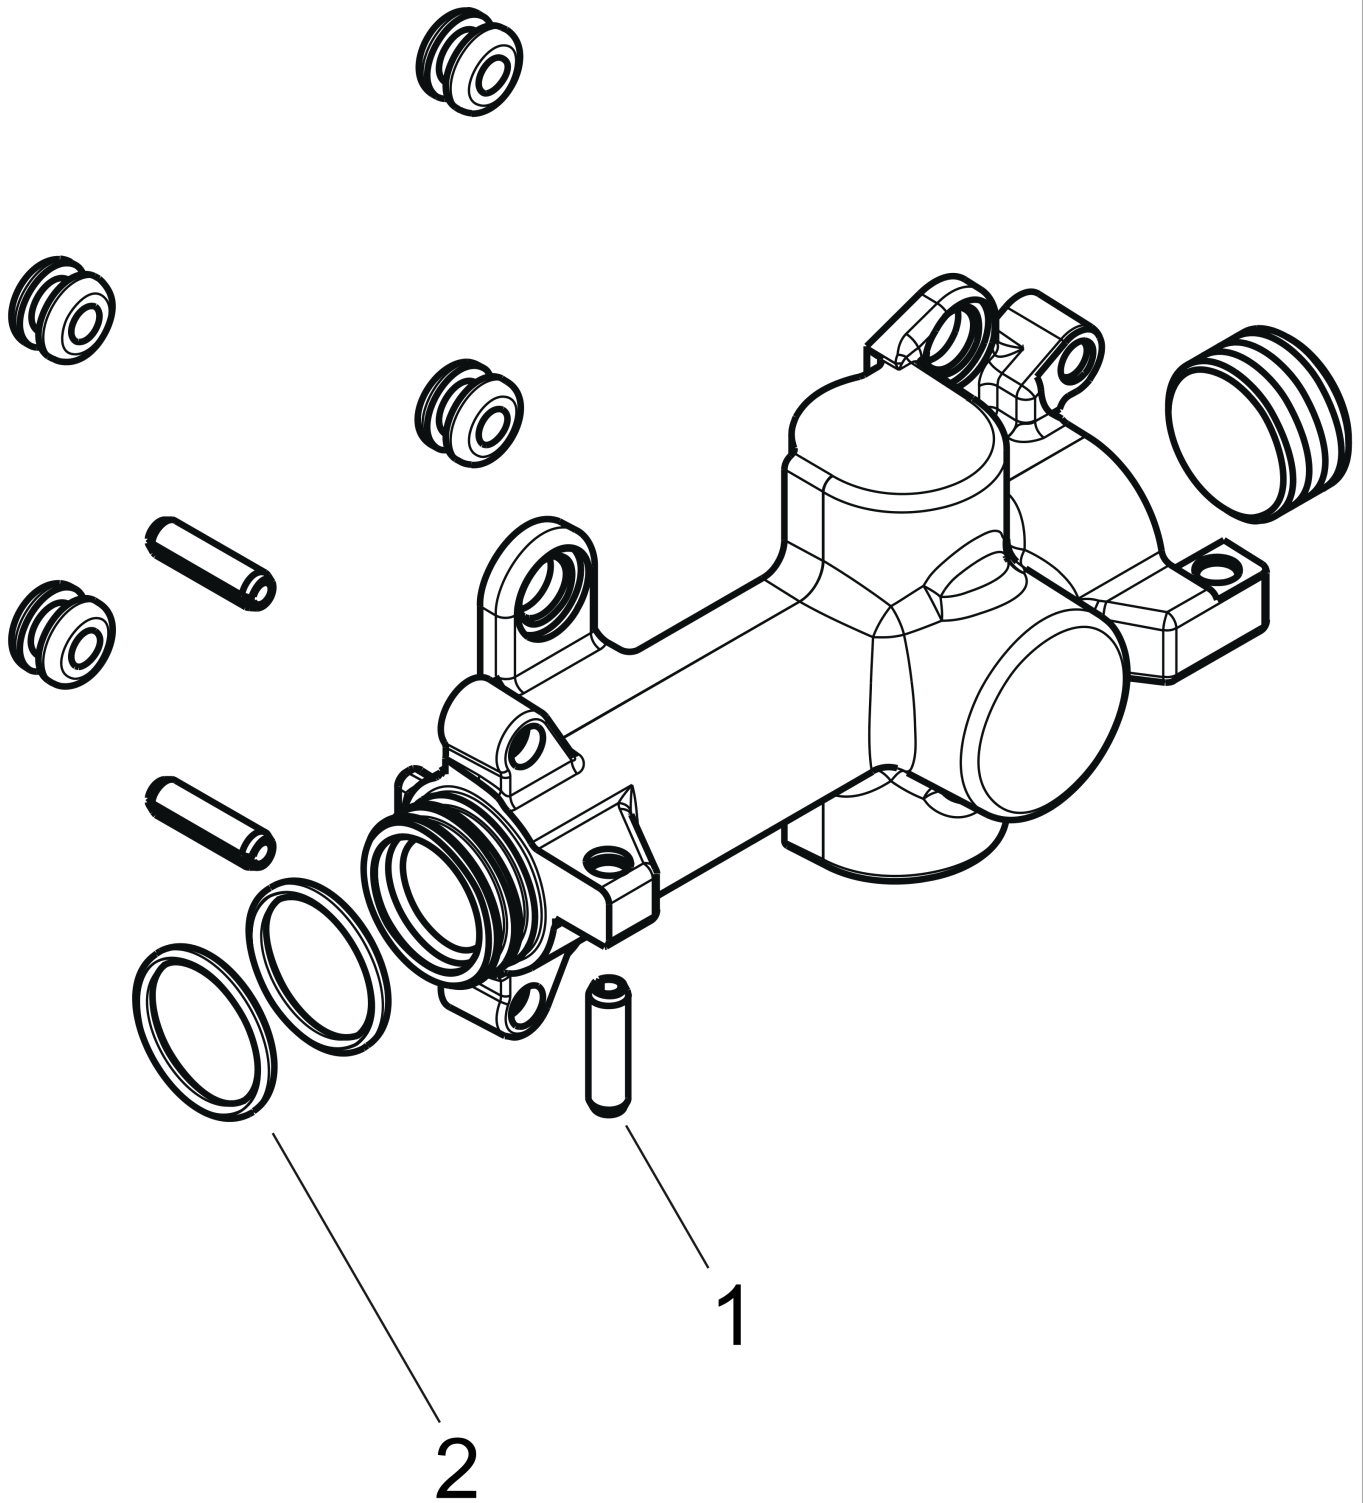

**AXOR ShowerSolutions  
Rough, Shelf 5" x 5"**

Finishes : n.a. Part no. : 40877180

**Description**

**Features**

- In a joined installation, it serves as a water-conducting unit, and allows dimensionally-accurate positioning

**Item details**

List Price \$ 189.00

**Compliance**

**Product image**

**Scale drawing**

**AXOR ShowerSolutions**  
**Rough, Shelf 5" x 5"**  
Finishes : n.a. Part no. : 40877180

Exploded drawing

Year of production: >01/09

**AXOR ShowerSolutions**  
**Rough, Shelf 5" x 5"**

Finishes : n.a. Part no. : 40877180

**Spare parts list**

Year of production: >01/09

Pos.	Description	Part no.	Price	PU
1	O-Ring 23x2,5	98183000	-	1
2	pin	95334000	-	1