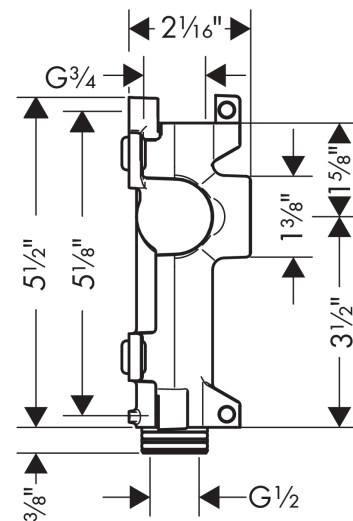

**AXOR ShowerSolutions  
Rough, Shelf 5" x 5"**

Finishes : n.a. Part no. : 40877180

**Description**

**Features**

- In a joined installation, it serves as a water-conducting unit, and allows dimensionally-accurate positioning

**Item details**

List Price \$ 189.00

**Compliance**

**Product image**

**Scale drawing**

**AXOR ShowerSolutions**  
**Rough, Shelf 5" x 5"**  
Finishes : n.a. Part no. : 40877180

Exploded drawing

Year of production: >01/09

**AXOR ShowerSolutions**  
**Rough, Shelf 5" x 5"**

Finishes : n.a. Part no. : 40877180

**Spare parts list**

Year of production: >01/09

Pos.	Description	Part no.	Price	PU
1	O-Ring 23x2,5	98183000	-	1
2	pin	95334000	-	1