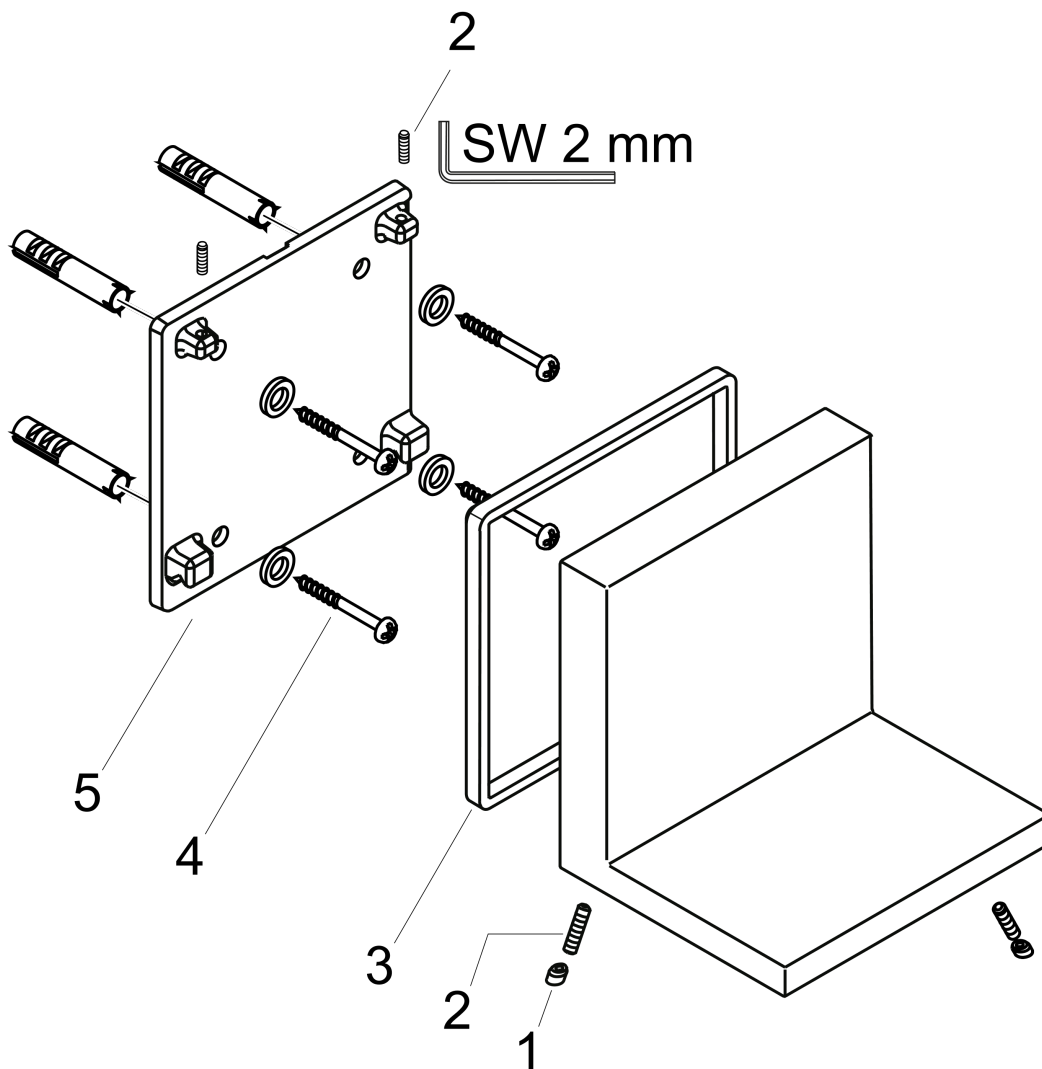

AXOR ShowerSolutions

Shelf 10" x 5"

Finishes : **chrome** Part no. : **40873000**

Description

Features

- Metal
- for use with either vertical or horizontal installation of the basic set
- when positioning the shelf between waterconducting parts (no.10755XXX, no.10751XXX, no.10942XXX, no.10972XXX, no.10651XXX, no.28491XXX) in joined installation (10mm distance), it is recommended to use basic set no.40878180
- suitable for installation with or without basic set # 40878180

Item details

List Price \$ 698.00

Compliance

Product image

Scale drawing

AXOR ShowerSolutions

Shelf 10" x 5"

Finishes : **chrome** Part no. : **40873000**

Exploded drawing

Year of production: >01/09

AXOR ShowerSolutions

Shelf 10" x 5"

Finishes : **chrome** Part no. : **40873000**

Spare parts list

Year of production: >01/09

Pos.	Description	Part no.	Price	PU
1	screw cover	96338000	-	1
2	hollow set screw M4x16	97663000	-	1
3	seal	97737000	-	1
4	mounting set	96179000	-	1
5	support element	95312000	-	1