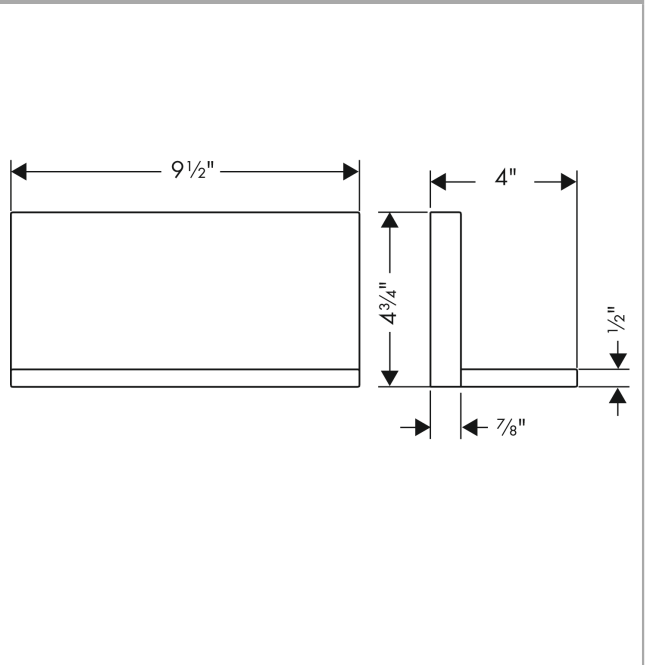

AXOR ShowerSolutions

Shelf 10" x 5"

Finishes : **chrome** Part no. : **40873000**

Description

Features

- Metal
- for use with either vertical or horizontal installation of the basic set
- when positioning the shelf between waterconducting parts (no.10755XXX, no.10751XXX, no.10942XXX, no.10972XXX, no.10651XXX, no.28491XXX) in joined installation (10mm distance), it is recommended to use basic set no.40878180
- suitable for installation with or without basic set # 40878180

Item details

List Price \$ 698.00

Compliance

Product image

Scale drawing

AXOR ShowerSolutions

Shelf 10" x 5"

Finishes : **chrome** Part no. : **40873000**

Exploded drawing

Year of production: >01/09

AXOR ShowerSolutions

Shelf 10" x 5"

Finishes : **chrome** Part no. : **40873000**

Spare parts list

Year of production: >01/09

Pos.	Description	Part no.	Price	PU
1	screw cover	96338000	-	1
2	hollow set screw M4x16	97663000	-	1
3	seal	97737000	-	1
4	mounting set	96179000	-	1
5	support element	95312000	-	1