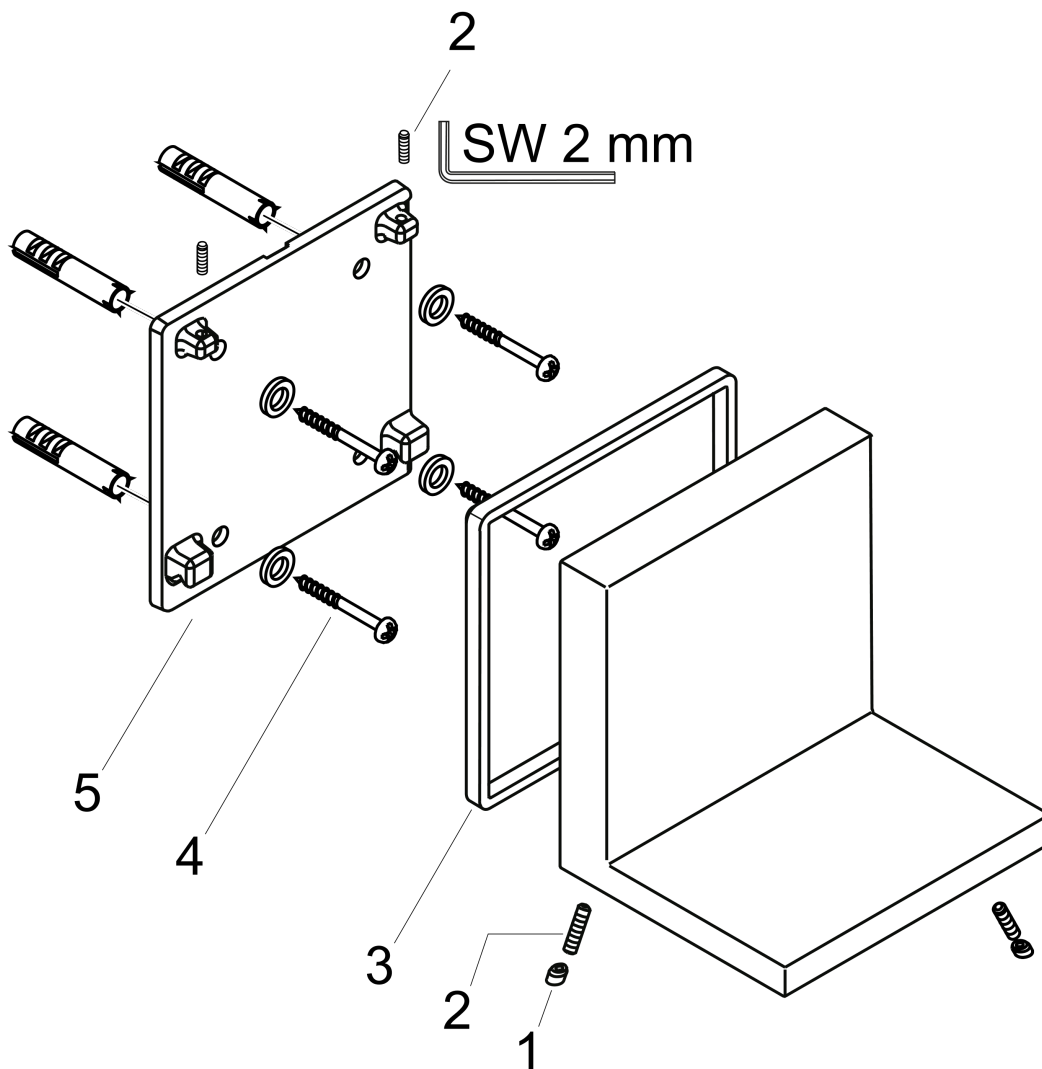

AXOR ShowerSolutions

Shelf 5" x 5"

Finishes : **chrome** Part no. : **40872000**

Description

Features

- Metal
- when positioning the shelf between waterconducting parts (no.10755XXX, no.10751XXX, no.10942XXX, no.10972XXX, no.10651XXX, no.28491XXX) in joined installation (10mm distance), it is recommended to use basic set no.40877180
- suitable for installation with or without basic set # 40877180
- for use with either vertical or horizontal installation of the basic set

Item details

List Price \$ 565.00

Compliance

Product image

Scale drawing

AXOR ShowerSolutions

Shelf 5" x 5"

Finishes : **chrome** Part no. : **40872000**

Exploded drawing

Year of production: >01/09

AXOR ShowerSolutions

Shelf 5" x 5"

Finishes : **chrome** Part no. : **40872000**

Spare parts list

Year of production: >**01/09**

Pos.	Description	Part no.	Price	PU
1	screw cover	96338000	-	1
2	hollow set screw M4x16	97663000	-	1
3	seal	97737000	-	1
4	mounting set	96179000	-	1
5	support element	95312000	-	1