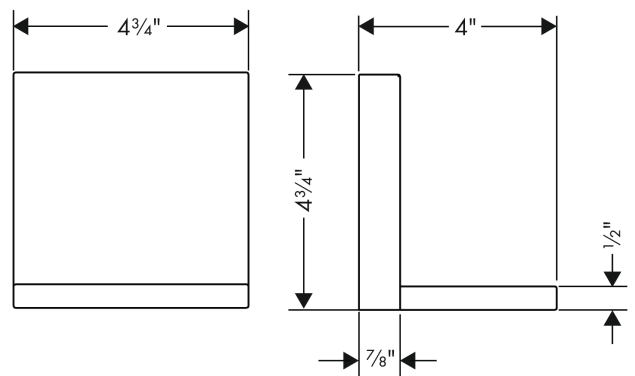

AXOR ShowerSolutions

Shelf 5" x 5"

Finishes : **chrome** Part no. : **40872000**

Description

Features

- Metal
- when positioning the shelf between waterconducting parts (no.10755XXX, no.10751XXX, no.10942XXX, no.10972XXX, no.10651XXX, no.28491XXX) in joined installation (10mm distance), it is recommended to use basic set no.40877180
- suitable for installation with or without basic set # 40877180
- for use with either vertical or horizontal installation of the basic set

Item details

List Price \$ 565.00

Compliance

Product image

Scale drawing

AXOR ShowerSolutions

Shelf 5" x 5"

Finishes : **chrome** Part no. : **40872000**

Exploded drawing

Year of production: >01/09

AXOR ShowerSolutions

Shelf 5" x 5"

Finishes : **chrome** Part no. : **40872000**

Spare parts list

Year of production: >**01/09**

Pos.	Description	Part no.	Price	PU
1	screw cover	96338000	-	1
2	hollow set screw M4x16	97663000	-	1
3	seal	97737000	-	1
4	mounting set	96179000	-	1
5	support element	95312000	-	1