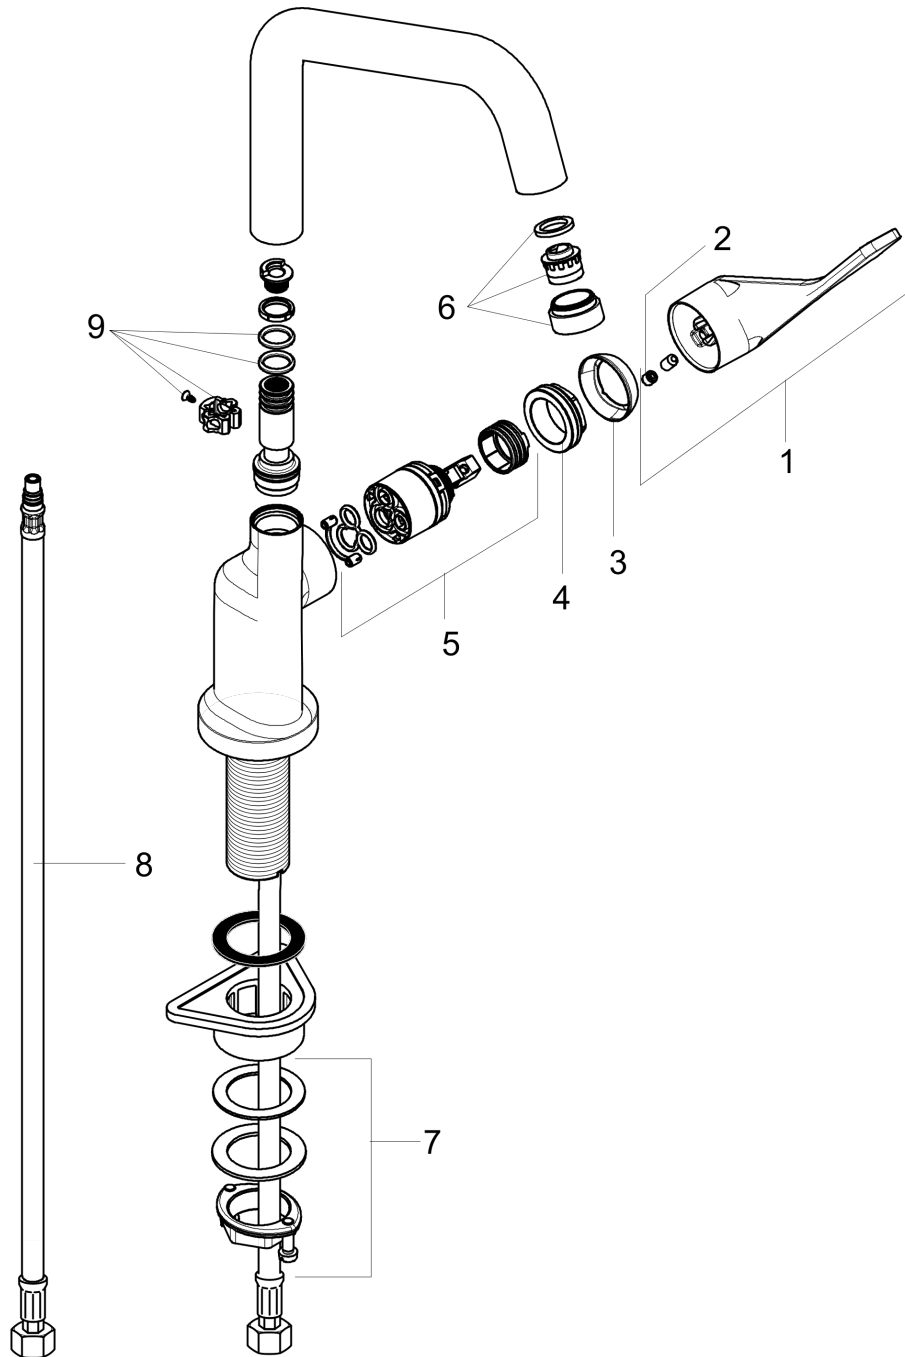

AXOR Citterio
Kitchen Faucet 1-Spray, 1.5 GPM
 Finishes : **chrome** Part no. : **39850001**

Description

Features

- Swivel range 150°
- Aerated spray
- Single-hole installation
- Flow: 1.5 GPM (5.7 L/Min)
- Ceramic cartridge
- 3/8" connections

Item details

List Price \$ 744.00

Technology

Design awards

Compliance

Product image

Scale drawing

AXOR Citterio
Kitchen Faucet 1-Spray, 1.5 GPM
 Finishes : **chrome** Part no. : **39850001**

Exploded drawing

Year of production: >06/06

AXOR Citterio
Kitchen Faucet 1-Spray, 1.5 GPM
 Finishes : **chrome** Part no. : **39850001**

Spare parts list

Year of production: >06/06

Pos.	Description	Part no.	Price	PU
1	handle	39891000	-	1
2	screw cover	96338000	-	1
3	flange	98603000	-	1
4	nut	96461000	-	1
5	cartridge, assy	92730000	-	1
6	aerator M24x1 (15 l/min)	97691000	-	1
7	fixing set (Ø 34)	95049000	-	1
8	connection hose 35½" M8x0,75 3/8"	96316001	-	1
9	sealing set	92646000	-	1
a	spout cpl.	98604000	-	1
b	O-Ring 32x2	98193000	-	1
c	O-ring 35x2	92604000	-	1