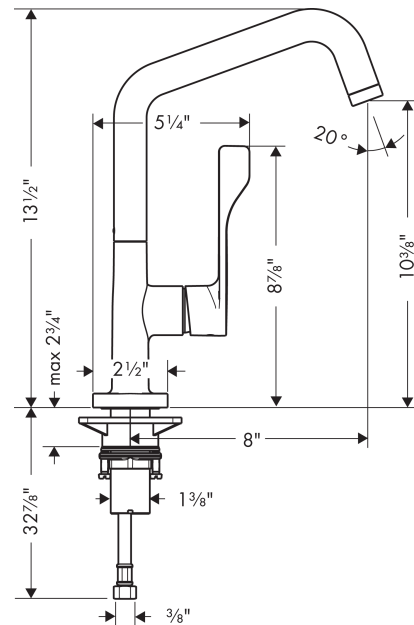

AXOR Citterio
Kitchen Faucet 1-Spray, 1.5 GPM
 Finishes : **chrome** Part no. : **39850001**

Description

Features

- Swivel range 150°
- Aerated spray
- Single-hole installation
- Flow: 1.5 GPM (5.7 L/Min)
- Ceramic cartridge
- 3/8" connections

Item details

List Price \$ 744.00

Technology

Design awards

Compliance

Product image

Scale drawing

AXOR Citterio
Kitchen Faucet 1-Spray, 1.5 GPM
 Finishes : **chrome** Part no. : **39850001**

Exploded drawing

Year of production: >06/06

AXOR Citterio
Kitchen Faucet 1-Spray, 1.5 GPM
 Finishes : **chrome** Part no. : **39850001**

Spare parts list

Year of production: >06/06

Pos.	Description	Part no.	Price	PU
1	handle	39891000	-	1
2	screw cover	96338000	-	1
3	flange	98603000	-	1
4	nut	96461000	-	1
5	cartridge, assy	92730000	-	1
6	aerator M24x1 (15 l/min)	97691000	-	1
7	fixing set (Ø 34)	95049000	-	1
8	connection hose 35½" M8x0,75 3/8"	96316001	-	1
9	sealing set	92646000	-	1
a	spout cpl.	98604000	-	1
b	O-Ring 32x2	98193000	-	1
c	O-ring 35x2	92604000	-	1