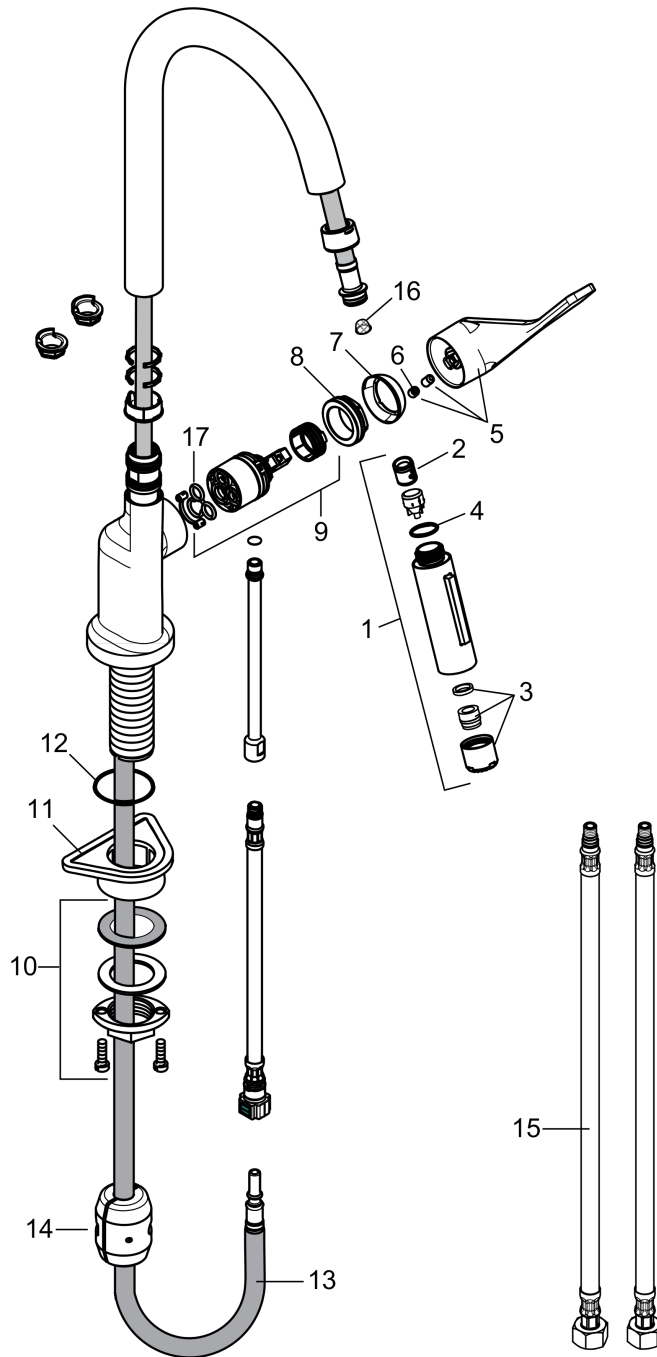

AXOR Citterio
Prep Kitchen Faucet 2-Spray Pull-Down, 1.75 GPM
 Finishes : **steel optic** Part no. : **39836801**

Description

Features

- Swivel range 360°
- Laminar and needle spray
- Toggle spray diverter
- MagFit magnetic sprayhead docking
- Single-hole installation
- Flow: 1.75 GPM (6.6 L/Min)
- Ceramic cartridge
- 3/8" connections
- Integrated double backflow prevention

Item details

List Price \$ 1,010.00

Technology

Compliance

Product image

Scale drawing

AXOR Citterio
Prep Kitchen Faucet 2-Spray Pull-Down, 1.75 GPM
 Finishes : **steel optic** Part no. : **39836801**

Exploded drawing

Year of production: >07/16

AXOR Citterio
Prep Kitchen Faucet 2-Spray Pull-Down, 1.75 GPM
 Finishes : **steel optic** Part no. : **39836801**

Spare parts list

Year of production: >07/16

Pos.	Description	Part no.	Price	PU
1	handspray	95908800	-	1
2	non return valve	93218000	-	1
3	aerator laminar M22x1 (15 l/min)	95909000	-	1
4	O-ring 18x1,5	98231000	-	1
5	handle	39891800	-	1
6	screw cover	96762000	-	1
7	flange	98603800	-	1
8	nut	97209000	-	1
9	cartridge, assy	92730000	-	1
10	fixing set (Ø 34)	95049000	-	1
11	support	97523000	-	1
12	O-ring 40x3	92634000	-	1
13	hose 1,50 m	88624000	-	1
14	weight	92500000	-	1
15	connection hose 35½" M8x0,75 3/8"	96316001	-	1
16	filter	97735000	-	1
17	seal	95008000	-	1
a	set of non return valves DW 15	97350000	-	1