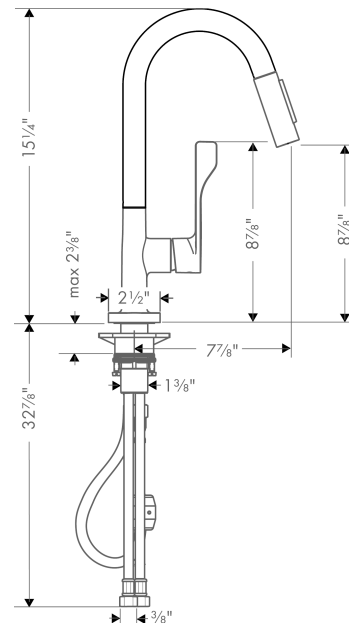

AXOR Citterio
Prep Kitchen Faucet 2-Spray Pull-Down, 1.75 GPM
 Finishes : **steel optic** Part no. : **39836801**

Description

Features

- Swivel range 360°
- Laminar and needle spray
- Toggle spray diverter
- MagFit magnetic sprayhead docking
- Single-hole installation
- Flow: 1.75 GPM (6.6 L/Min)
- Ceramic cartridge
- 3/8" connections
- Integrated double backflow prevention

Item details

List Price \$ 1,010.00

Technology

Compliance

Product image

Scale drawing

AXOR Citterio
Prep Kitchen Faucet 2-Spray Pull-Down, 1.75 GPM
 Finishes : **steel optic** Part no. : **39836801**

Exploded drawing

Year of production: >07/16

AXOR Citterio
Prep Kitchen Faucet 2-Spray Pull-Down, 1.75 GPM
 Finishes : **steel optic** Part no. : **39836801**

Spare parts list

Year of production: >07/16

Pos.	Description	Part no.	Price	PU
1	handspray	95908800	-	1
2	non return valve	93218000	-	1
3	aerator laminar M22x1 (15 l/min)	95909000	-	1
4	O-ring 18x1,5	98231000	-	1
5	handle	39891800	-	1
6	screw cover	96762000	-	1
7	flange	98603800	-	1
8	nut	97209000	-	1
9	cartridge, assy	92730000	-	1
10	fixing set (Ø 34)	95049000	-	1
11	support	97523000	-	1
12	O-ring 40x3	92634000	-	1
13	hose 1,50 m	88624000	-	1
14	weight	92500000	-	1
15	connection hose 35½" M8x0,75 3/8"	96316001	-	1
16	filter	97735000	-	1
17	seal	95008000	-	1
a	set of non return valves DW 15	97350000	-	1