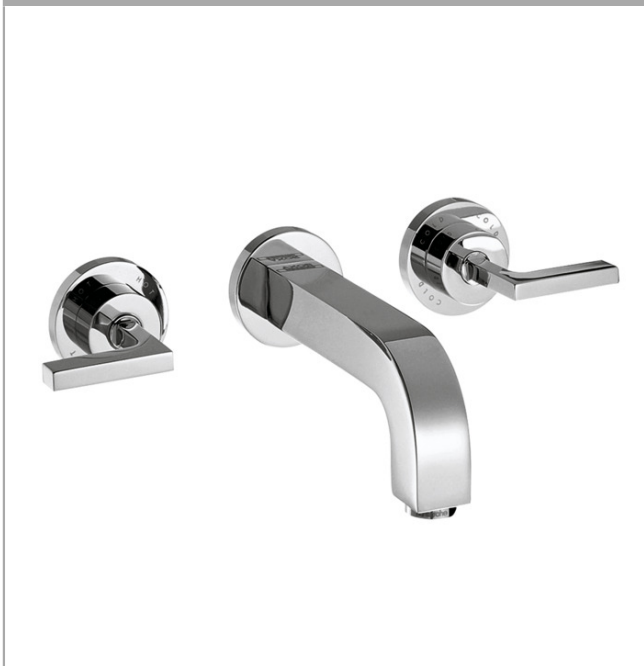

AXOR Citterio
Wall-Mounted Widespread Faucet Trim with Lever Handles, 1.2 GPM
 Finishes : **chrome** Part no. : **39147001**

Description

Features

- Aerated spray
- Flow: 1.2 GPM (4.5 L/Min)
- 90° ceramic valves

Item details

List Price \$ 1,140.00

Technology

Compliance

Product image

Scale drawing

AXOR Citterio
Wall-Mounted Widespread Faucet Trim with Lever Handles, 1.2 GPM
 Finishes : **chrome** Part no. : **39147001**

Exploded drawing

Year of production: >07/16

AXOR Citterio**Wall-Mounted Widespread Faucet Trim with Lever Handles, 1.2 GPM**Finishes : **chrome** Part no. : **39147001****Spare parts list**

Year of production: >07/16

Pos.	Description	Part no.	Price	PU
1	handle	39296000	-	1
3	escutcheon hot water	96755000	-	1
2	seal	97530000	-	1
4	fixing set	96392000	-	1
5	shut off unit left closing	96351000	-	1
6	escutcheon cold water	96754000	-	1
7	shut off unit right closing	96350000	-	1
8	aerator M24x1 (4,5 l/min)	92877000	-	1
9	spout 220 mm	97239000	-	1
10	hollow set screw M6x6	97660000	-	1
11	hollow set screw M4x16	97663000	-	1
12	connecting thread G½	97228000	-	1
13	O-ring 16x2,5	98134000	-	1
14	extension 25 mm	96259000	-	1
a	base body	10303181	-	1