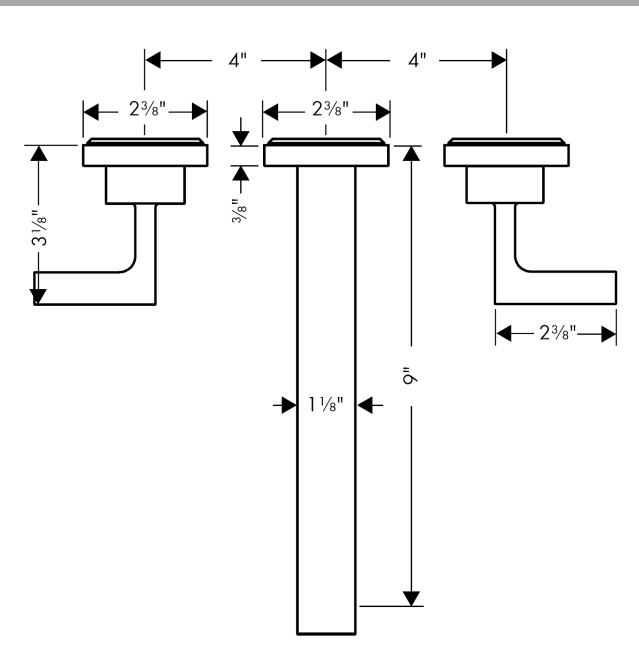

AXOR Citterio
Wall-Mounted Widespread Faucet Trim with Lever Handles, 1.2 GPM
 Finishes : **chrome** Part no. : **39147001**

Description

Features

- Aerated spray
- Flow: 1.2 GPM (4.5 L/Min)
- 90° ceramic valves

Item details

List Price \$ 1,140.00

Technology

Compliance

Product image

Scale drawing

AXOR Citterio
Wall-Mounted Widespread Faucet Trim with Lever Handles, 1.2 GPM
 Finishes : **chrome** Part no. : **39147001**

Exploded drawing

Year of production: >07/16

AXOR Citterio**Wall-Mounted Widespread Faucet Trim with Lever Handles, 1.2 GPM**Finishes : **chrome** Part no. : **39147001****Spare parts list**

Year of production: >07/16

Pos.	Description	Part no.	Price	PU
1	handle	39296000	-	1
3	escutcheon hot water	96755000	-	1
2	seal	97530000	-	1
4	fixing set	96392000	-	1
5	shut off unit left closing	96351000	-	1
6	escutcheon cold water	96754000	-	1
7	shut off unit right closing	96350000	-	1
8	aerator M24x1 (4,5 l/min)	92877000	-	1
9	spout 220 mm	97239000	-	1
10	hollow set screw M6x6	97660000	-	1
11	hollow set screw M4x16	97663000	-	1
12	connecting thread G½	97228000	-	1
13	O-ring 16x2,5	98134000	-	1
14	extension 25 mm	96259000	-	1
a	base body	10303181	-	1