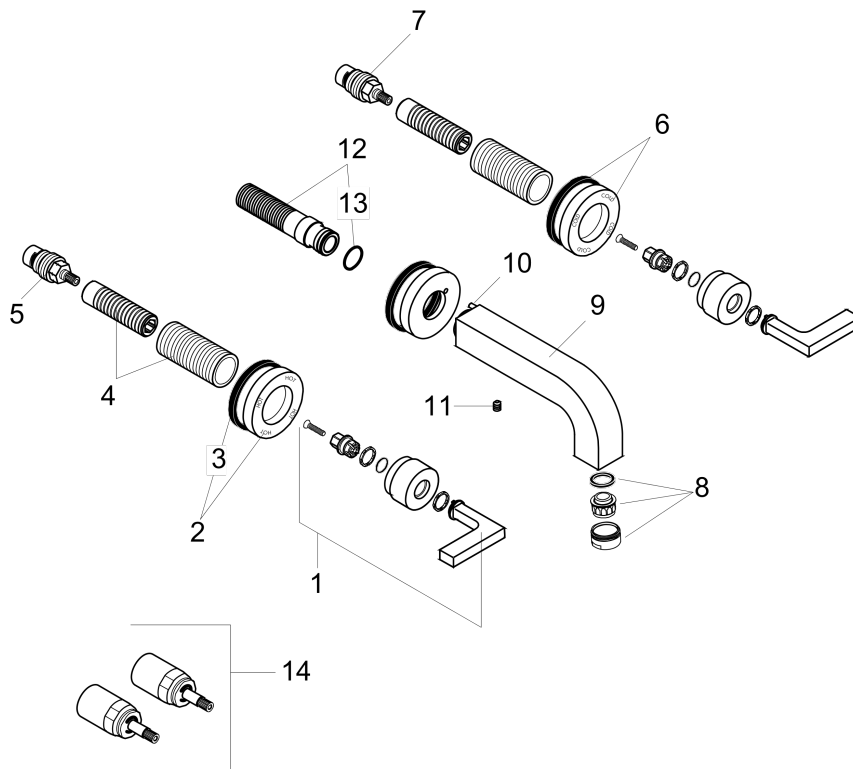

AXOR Citterio
Wall-Mounted Widespread Faucet Trim with Lever Handles, 1.2 GPM
 Finishes : **chrome** Part no. : **39147001**

Description

Features

- Aerated spray
- Flow: 1.2 GPM (4.5 L/Min)
- 90° ceramic valves

Item details

List Price \$ 1,140.00

Technology

Compliance

Product image

Scale drawing

AXOR Citterio
Wall-Mounted Widespread Faucet Trim with Lever Handles, 1.2 GPM
 Finishes : **chrome** Part no. : **39147001**

Exploded drawing

Year of production: >07/16

AXOR Citterio**Wall-Mounted Widespread Faucet Trim with Lever Handles, 1.2 GPM**Finishes : **chrome** Part no. : **39147001****Spare parts list**

Year of production: >07/16

Pos.	Description	Part no.	Price	PU
1	handle	39296000	-	1
3	escutcheon hot water	96755000	-	1
2	seal	97530000	-	1
4	fixing set	96392000	-	1
5	shut off unit left closing	96351000	-	1
6	escutcheon cold water	96754000	-	1
7	shut off unit right closing	96350000	-	1
8	aerator M24x1 (4,5 l/min)	92877000	-	1
9	spout 220 mm	97239000	-	1
10	hollow set screw M6x6	97660000	-	1
11	hollow set screw M4x16	97663000	-	1
12	connecting thread G½	97228000	-	1
13	O-ring 16x2,5	98134000	-	1
14	extension 25 mm	96259000	-	1
a	base body	10303181	-	1