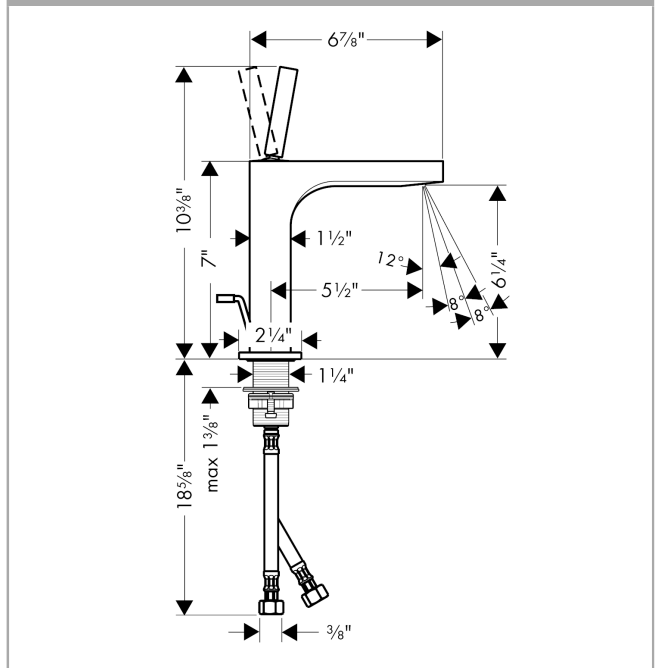

**AXOR Citterio**  
**Single-Hole Faucet 160 with Pop-Up Drain, 1.2 GPM**  
 Finishes : **chrome** Part no. : **39031001**

**Description**

**Features**

- Laminar spray
- Flow: 1.2 GPM (4.5 L/Min)
- Joystick ceramic cartridge
- Includes pop-up drain

**Item details**

List Price \$ 1,094.00

**Technology**

**Compliance**

**Product image**

**Scale drawing**

**AXOR Citterio**  
**Single-Hole Faucet 160 with Pop-Up Drain, 1.2 GPM**  
 Finishes : **chrome** Part no. : **39031001**

Exploded drawing

Year of production: >07/16

**AXOR Citterio**  
**Single-Hole Faucet 160 with Pop-Up Drain, 1.2 GPM**  
 Finishes : **chrome** Part no. : **39031001**

### Spare parts list

Year of production: >07/16

Pos.	Description	Part no.	Price	PU
1	cover cap	95666000	-	1
2	handle	39091000	-	1
3	hollow set screw M6x6	97660000	-	1
4	nut	95667000	-	1
5	O-ring 9x2	98119000	-	1
6	cartridge, assy	96339000	-	1
7	O-ring 26x2	98147000	-	1
8	pull rod	96923000	-	1
9	connection hose 23½" M8x0,75 3/8"	98600001	-	1
10	aerator M24x1 (4,5 l/min)	92880000	-	1
11	special tool	95290000	-	1
12	O-ring 33x1,5	98164000	-	1
13	escutcheon	95668000	-	1
14	fixing set (Ø 32)	13961000	-	1
15	adapter for cartridge	95289000	-	1
16	fixation extension 35 mm	13898000	-	1
a	pop up waste	88509000	-	1