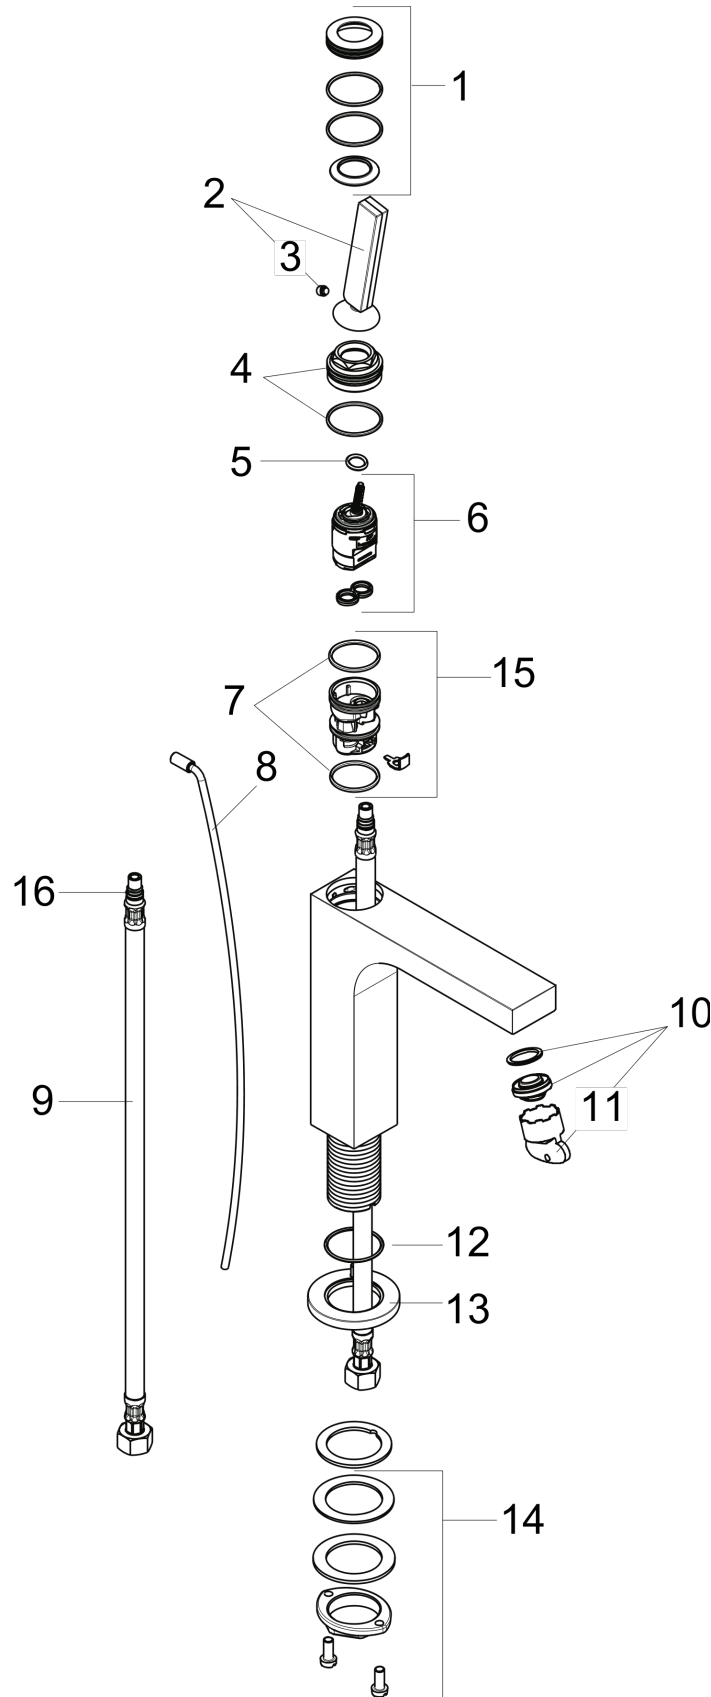

**AXOR Citterio**  
**Single-Hole Faucet 160 with Pop-Up Drain, 1.2 GPM**  
 Finishes : **chrome** Part no. : **39031001**

**Description**

**Features**

- Laminar spray
- Flow: 1.2 GPM (4.5 L/Min)
- Joystick ceramic cartridge
- Includes pop-up drain

**Item details**

List Price \$ 1,094.00

**Technology**

**Compliance**

**Product image**

**Scale drawing**

**AXOR Citterio**  
**Single-Hole Faucet 160 with Pop-Up Drain, 1.2 GPM**  
 Finishes : **chrome** Part no. : **39031001**

Exploded drawing

Year of production: >07/16

**AXOR Citterio**  
**Single-Hole Faucet 160 with Pop-Up Drain, 1.2 GPM**  
 Finishes : **chrome** Part no. : **39031001**

### Spare parts list

Year of production: >07/16

Pos.	Description	Part no.	Price	PU
1	cover cap	95666000	-	1
2	handle	39091000	-	1
3	hollow set screw M6x6	97660000	-	1
4	nut	95667000	-	1
5	O-ring 9x2	98119000	-	1
6	cartridge, assy	96339000	-	1
7	O-ring 26x2	98147000	-	1
8	pull rod	96923000	-	1
9	connection hose 23½" M8x0,75 3/8"	98600001	-	1
10	aerator M24x1 (4,5 l/min)	92880000	-	1
11	special tool	95290000	-	1
12	O-ring 33x1,5	98164000	-	1
13	escutcheon	95668000	-	1
14	fixing set (Ø 32)	13961000	-	1
15	adapter for cartridge	95289000	-	1
16	fixation extension 35 mm	13898000	-	1
a	pop up waste	88509000	-	1