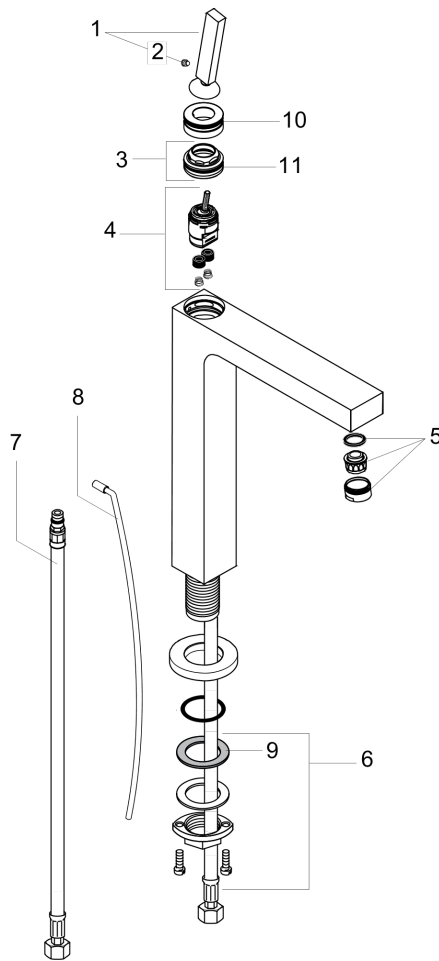

AXOR Citterio
Single-Hole Faucet 270 with Pop-Up Drain, 1.2 GPM
 Finishes : **chrome** Part no. : **39020001**

Description

Features

- Aerated spray
- Flow: 1.2 GPM (4.5 L/Min)
- Joystick ceramic cartridge
- Includes pop-up drain

Item details

List Price \$ 1,231.00

Technology

Compliance

Product image

Scale drawing

AXOR Citterio
Single-Hole Faucet 270 with Pop-Up Drain, 1.2 GPM
 Finishes : **chrome** Part no. : **39020001**

Exploded drawing

Year of production: >07/16

AXOR Citterio
Single-Hole Faucet 270 with Pop-Up Drain, 1.2 GPM
 Finishes : **chrome** Part no. : **39020001**

Spare parts list

Year of production: >07/16

| Pos. | Description | Part no. | Price | PU |
|------|-----------------------------------|----------|-------|----|
| 1 | handle | 39091000 | - | 1 |
| 2 | hollow set screw M6x6 | 97660000 | - | 1 |
| 3 | nut | 97157000 | - | 1 |
| 4 | cartridge, assy | 96339000 | - | 1 |
| 5 | aerator M24x1 (4,5 l/min) | 92877000 | - | 1 |
| 6 | fixing set (Ø 32) | 13961000 | - | 1 |
| 7 | connection hose 35½" M8x0,75 3/8" | 96316001 | - | 1 |
| 8 | pull rod | 96923000 | - | 1 |
| 9 | lever collar | 97548000 | - | 1 |
| 10 | escutcheon | 97466000 | - | 1 |
| 11 | O-Ring 30x2 | 98186000 | - | 1 |
| a | pop up waste | 94159000 | - | 1 |
| b | O-ring 33x1,5 | 98164000 | - | 1 |