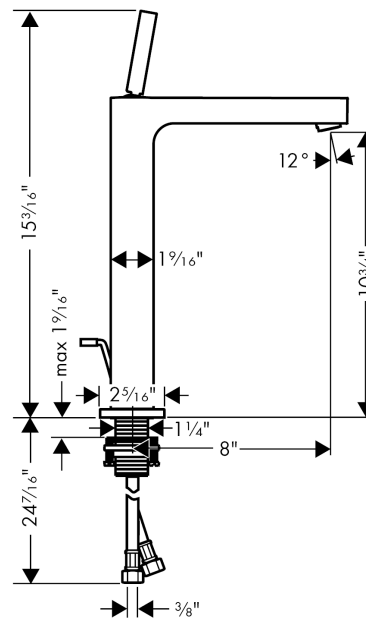

AXOR Citterio
Single-Hole Faucet 270 with Pop-Up Drain, 1.2 GPM
 Finishes : **chrome** Part no. : **39020001**

Description

Features

- Aerated spray
- Flow: 1.2 GPM (4.5 L/Min)
- Joystick ceramic cartridge
- Includes pop-up drain

Item details

List Price \$ 1,231.00

Technology

Compliance

Product image

Scale drawing

AXOR Citterio
Single-Hole Faucet 270 with Pop-Up Drain, 1.2 GPM
 Finishes : **chrome** Part no. : **39020001**

Exploded drawing

Year of production: >07/16

AXOR Citterio
Single-Hole Faucet 270 with Pop-Up Drain, 1.2 GPM
 Finishes : **chrome** Part no. : **39020001**

Spare parts list

Year of production: >07/16

| Pos. | Description | Part no. | Price | PU |
|------|-----------------------------------|----------|-------|----|
| 1 | handle | 39091000 | - | 1 |
| 2 | hollow set screw M6x6 | 97660000 | - | 1 |
| 3 | nut | 97157000 | - | 1 |
| 4 | cartridge, assy | 96339000 | - | 1 |
| 5 | aerator M24x1 (4,5 l/min) | 92877000 | - | 1 |
| 6 | fixing set (Ø 32) | 13961000 | - | 1 |
| 7 | connection hose 35½" M8x0,75 3/8" | 96316001 | - | 1 |
| 8 | pull rod | 96923000 | - | 1 |
| 9 | lever collar | 97548000 | - | 1 |
| 10 | escutcheon | 97466000 | - | 1 |
| 11 | O-Ring 30x2 | 98186000 | - | 1 |
| a | pop up waste | 94159000 | - | 1 |
| b | O-ring 33x1,5 | 98164000 | - | 1 |