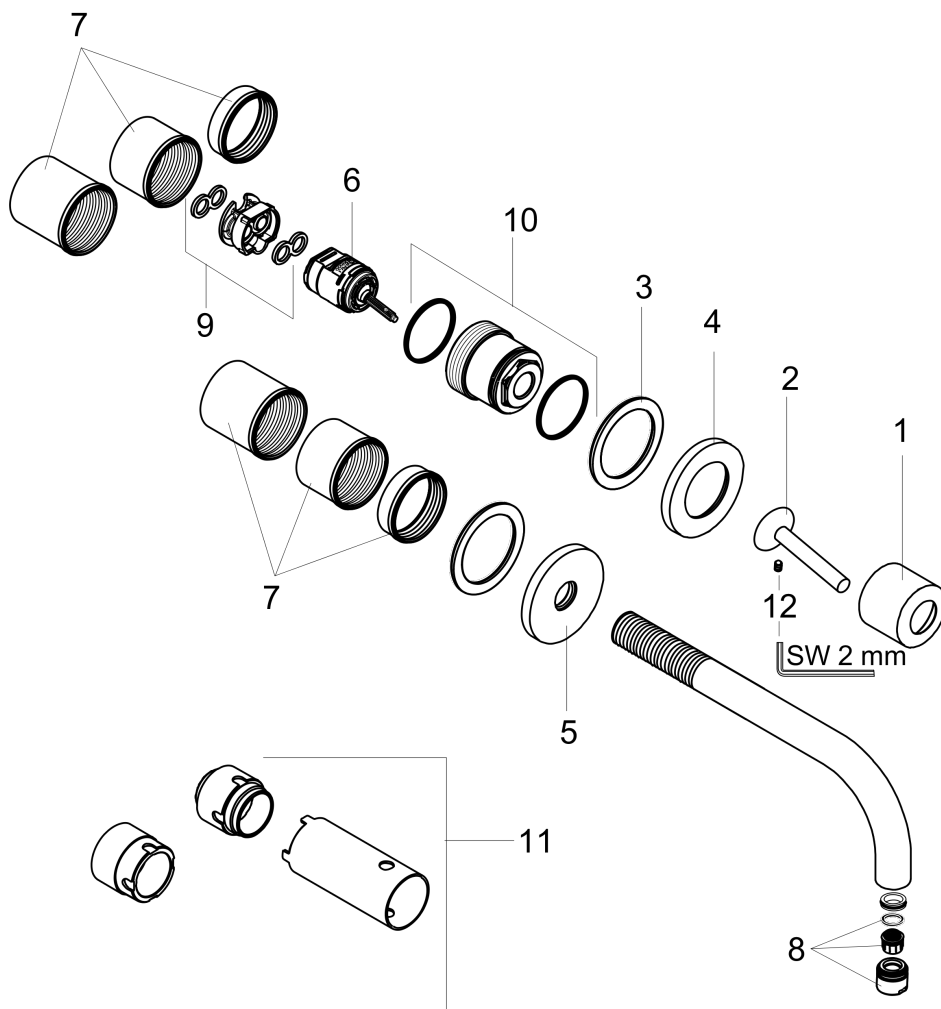

AXOR Uno
Wall-Mounted Single-Handle Faucet Trim, 1.2 GPM
 Finishes : **chrome** Part no. : **38118001**

Description

Features

- Aerated spray
- Flow: 1.2 GPM (4.5 L/Min)
- Joystick ceramic cartridge

Item details

List Price \$ 742.00

Technology

Compliance

Product image

Scale drawing

AXOR Uno
Wall-Mounted Single-Handle Faucet Trim, 1.2 GPM
 Finishes : **chrome** Part no. : **38118001**

Exploded drawing

Year of production: >07/16

AXOR Uno
Wall-Mounted Single-Handle Faucet Trim, 1.2 GPM
 Finishes : **chrome** Part no. : **38118001**

Spare parts list

Year of production: >07/16

Pos.	Description	Part no.	Price	PU
1	flange	96908000	-	1
2	handle	10092000	-	1
3	washer	97600000	-	1
4	escutcheon for handle	96909000	-	1
5	escutcheon for spout	96910000	-	1
6	cartridge, assy	96339000	-	1
7	fixing set	97971000	-	1
8	aerator M18x1 (4,5 l/min)	92884000	-	1
9	adapter for cartridge	95644000	-	1
10	nut	95645000	-	1
11	extension set 25 mm for 13622180	31971000	-	1
a	hollow set screw M4x6	97767000	-	1
b	conversion kit	95643000	-	1
c	base body	13622181	-	1
d	Grease	90920000	-	1