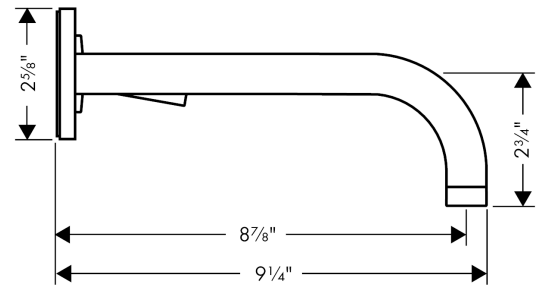

AXOR Uno
Wall-Mounted Single-Handle Faucet Trim, 1.2 GPM
 Finishes : **chrome** Part no. : **38118001**

Description

Features

- Aerated spray
- Flow: 1.2 GPM (4.5 L/Min)
- Joystick ceramic cartridge

Item details

List Price \$ 742.00

Technology

Compliance

Product image

Scale drawing

AXOR Uno
Wall-Mounted Single-Handle Faucet Trim, 1.2 GPM
 Finishes : **chrome** Part no. : **38118001**

Exploded drawing

Year of production: >07/16

AXOR Uno
Wall-Mounted Single-Handle Faucet Trim, 1.2 GPM
 Finishes : **chrome** Part no. : **38118001**

Spare parts list

Year of production: >07/16

Pos.	Description	Part no.	Price	PU
1	flange	96908000	-	1
2	handle	10092000	-	1
3	washer	97600000	-	1
4	escutcheon for handle	96909000	-	1
5	escutcheon for spout	96910000	-	1
6	cartridge, assy	96339000	-	1
7	fixing set	97971000	-	1
8	aerator M18x1 (4,5 l/min)	92884000	-	1
9	adapter for cartridge	95644000	-	1
10	nut	95645000	-	1
11	extension set 25 mm for 13622180	31971000	-	1
a	hollow set screw M4x6	97767000	-	1
b	conversion kit	95643000	-	1
c	base body	13622181	-	1
d	Grease	90920000	-	1