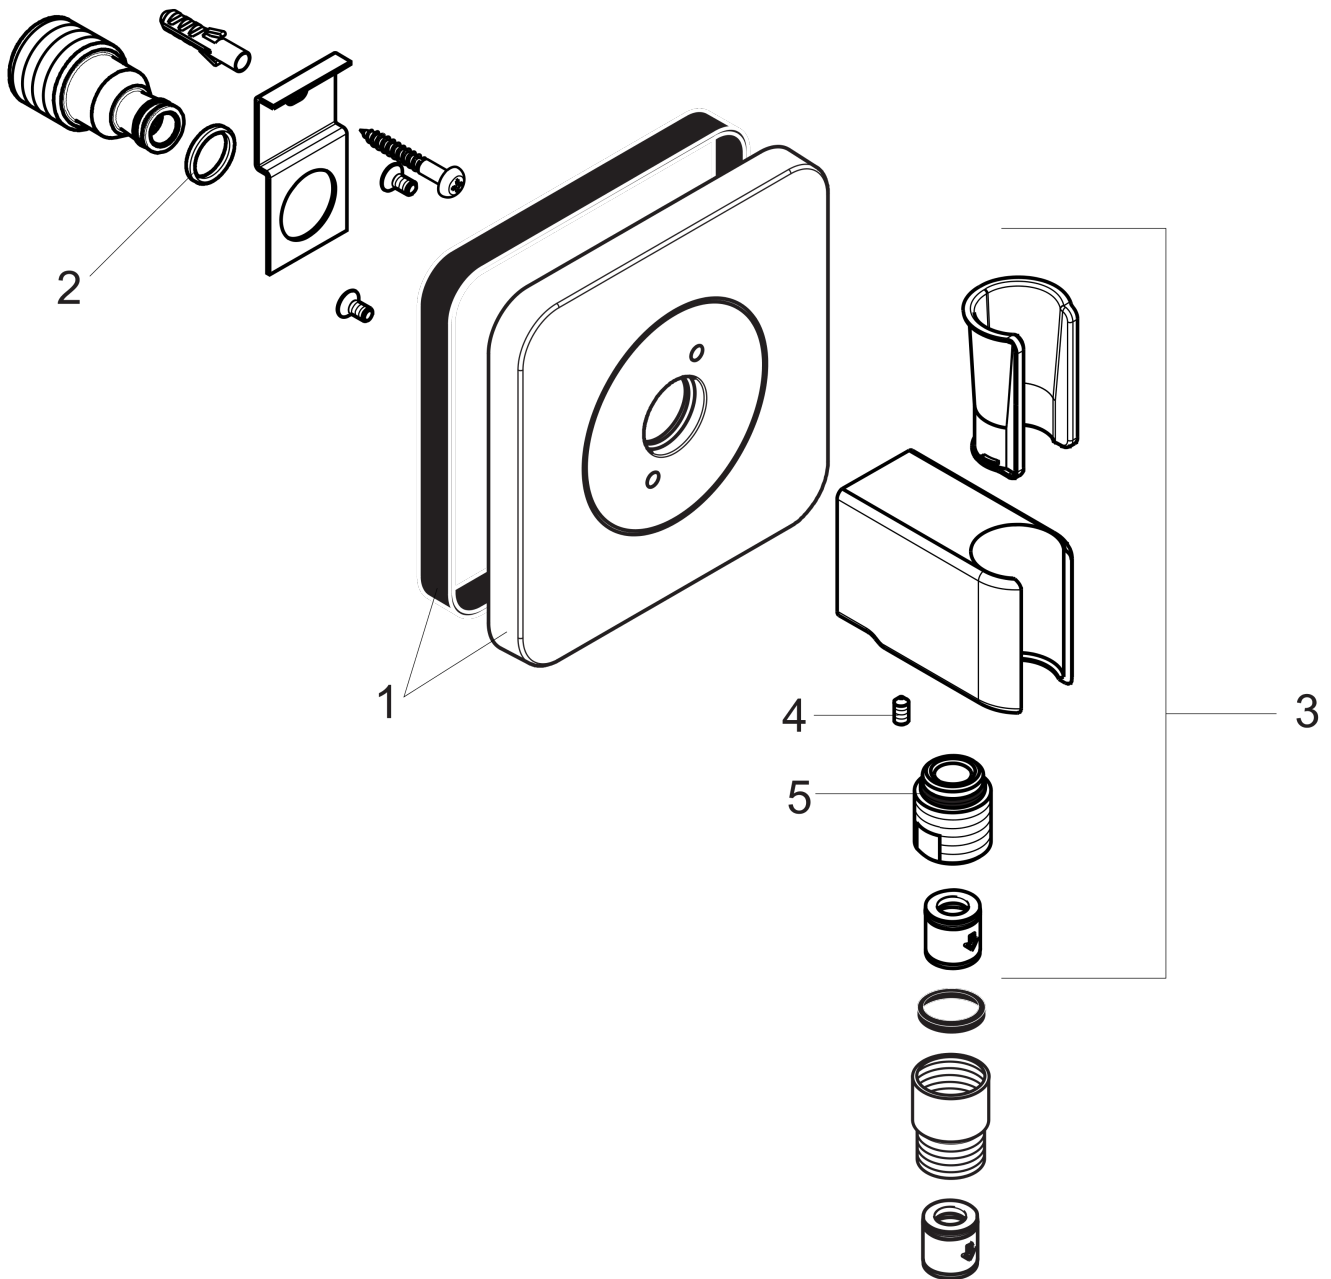

AXOR Citterio E
Handshower Holder with Outlet 5" x 5"
 Finishes : **chrome** Part no. : **36724001**

Description

Features

- non-return valve
- in a freely-arranged installation (distance greater than 10mm), no basic set is required
- in a joined installation (10mm distance), the basic set # 28486181 is recommended
- Metal escutcheon

Item details

List Price \$ 293.00

Compliance

Product image

Scale drawing

AXOR Citterio E
Handshower Holder with Outlet 5" x 5"
 Finishes : **chrome** Part no. : **36724001**

Exploded drawing

Year of production: >01/16

AXOR Citterio E
Handshower Holder with Outlet 5" x 5"
 Finishes : **chrome** Part no. : **36724001**

Spare parts list

Year of production: >01/16

Pos.	Description	Part no.	Price	PU
1	escutcheon	92457000	-	1
2	O-ring 11x2	98127000	-	1
3	shower holder	95187000	-	1
4	hollow set screw M4x8	97669000	-	1
5	O-ring 14x2	98129000	-	1
a	set of non return valves DW 15	94074000	-	1
b	guide	92858000	-	1