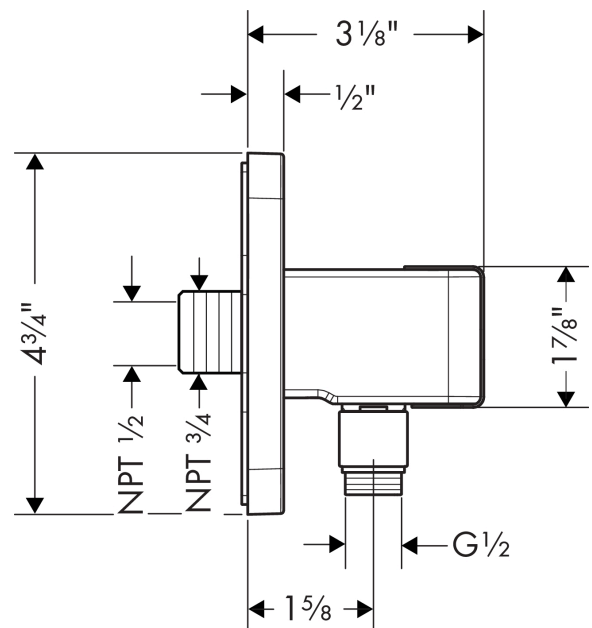

AXOR Citterio E
Handshower Holder with Outlet 5" x 5"
 Finishes : **chrome** Part no. : **36724001**

Description

Features

- non-return valve
- in a freely-arranged installation (distance greater than 10mm), no basic set is required
- in a joined installation (10mm distance), the basic set # 28486181 is recommended
- Metal escutcheon

Item details

List Price \$ 293.00

Compliance

Product image

Scale drawing

AXOR Citterio E
Handshower Holder with Outlet 5" x 5"
 Finishes : **chrome** Part no. : **36724001**

Exploded drawing

Year of production: >01/16

AXOR Citterio E
Handshower Holder with Outlet 5" x 5"
 Finishes : **chrome** Part no. : **36724001**

Spare parts list

Year of production: >01/16

Pos.	Description	Part no.	Price	PU
1	escutcheon	92457000	-	1
2	O-ring 11x2	98127000	-	1
3	shower holder	95187000	-	1
4	hollow set screw M4x8	97669000	-	1
5	O-ring 14x2	98129000	-	1
a	set of non return valves DW 15	94074000	-	1
b	guide	92858000	-	1