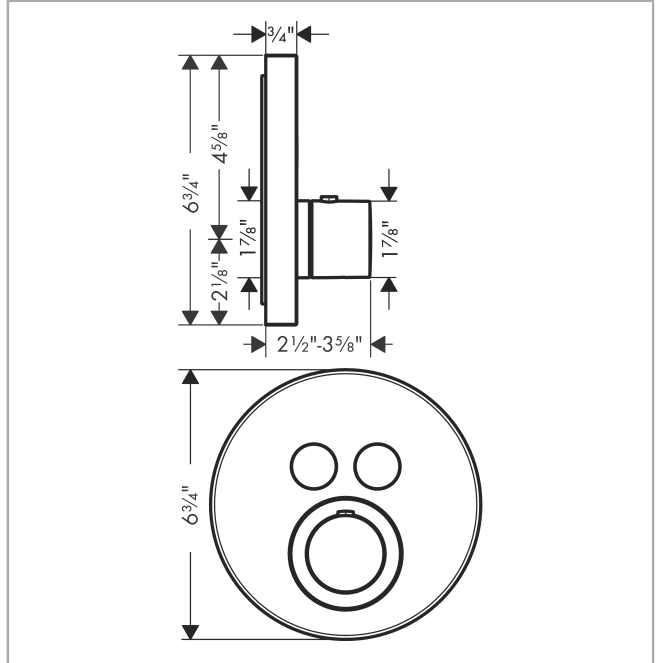

**AXOR ShowerSelect**  
**Thermostatic Trim Round for 2 Functions**  
 Finishes : **chrome** Part no. : **36723001**

**Description**

**Features**

- Outlets may be operated simultaneously
- Select push-button on/off control for 2 outlets
- Flow: 8.0 GPM (30.3 L/Min) / 2.0 GPM (7.6 L/Min)
- Thermostatic cartridge, Start/stop cartridge
- Anti-scald 100° safety stop
- Optimized for water-efficient shower products
- Includes optional accessory to limit total flow to 2.0 GPM @ 80 psi where required

**Item details**

List Price \$ 1,235.00

**Technology**

**Compliance**

**Product image**

**Scale drawing**

**AXOR ShowerSelect**  
**Thermostatic Trim Round for 2 Functions**  
 Finishes : **chrome** Part no. : **36723001**

**Exploded drawing**

Year of production: >01/16

**AXOR ShowerSelect**  
**Thermostatic Trim Round for 2 Functions**  
 Finishes : **chrome** Part no. : **36723001**