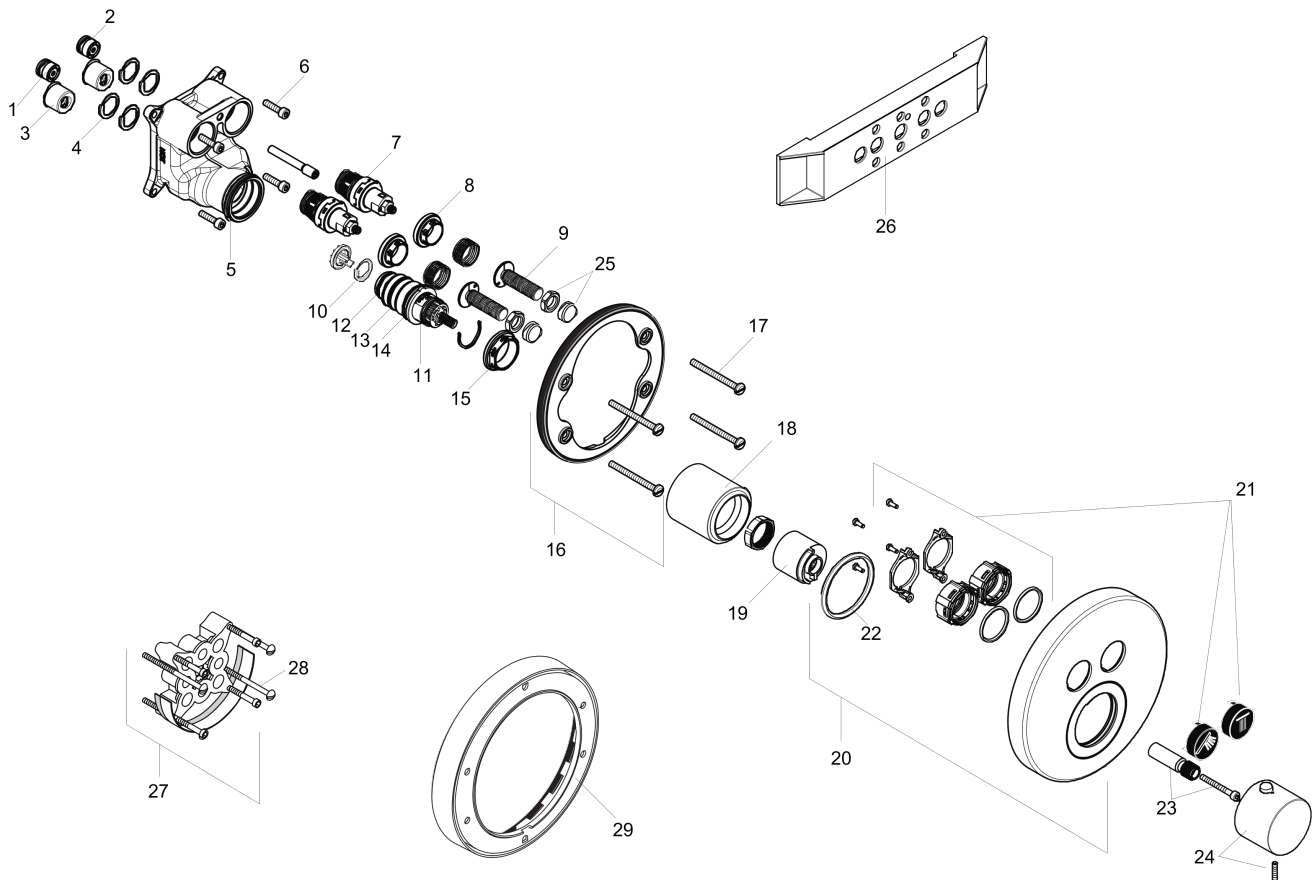

**AXOR ShowerSelect**  
**Thermostatic Trim Round for 2 Functions**  
 Finishes : **chrome** Part no. : **36723001**

**Description**

**Features**

- Outlets may be operated simultaneously
- Select push-button on/off control for 2 outlets
- Flow: 8.0 GPM (30.3 L/Min) / 2.0 GPM (7.6 L/Min)
- Thermostatic cartridge, Start/stop cartridge
- Anti-scald 100° safety stop
- Optimized for water-efficient shower products
- Includes optional accessory to limit total flow to 2.0 GPM @ 80 psi where required

**Item details**

List Price \$ 1,235.00

**Technology**

**Compliance**

**Product image**

**Scale drawing**

**AXOR ShowerSelect**  
**Thermostatic Trim Round for 2 Functions**  
 Finishes : **chrome** Part no. : **36723001**

**Exploded drawing**

Year of production: >01/16

**AXOR ShowerSelect**  
**Thermostatic Trim Round for 2 Functions**  
 Finishes : **chrome** Part no. : **36723001**