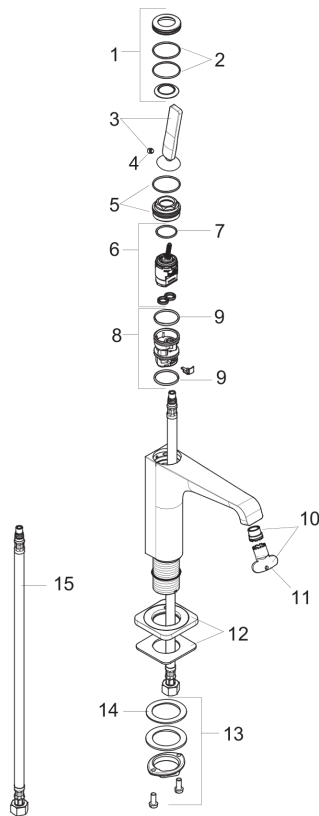

AXOR Citterio E
Single-Hole Faucet 190, 1.2 GPM
 Finishes : **chrome** Part no. : **36103001**

Description

Features

- Laminar spray
- Flow: 1.2 GPM (4.5 L/Min)
- Joystick ceramic cartridge

Item details

List Price \$ 1,022.00

Technology

Compliance

Product image

Scale drawing

AXOR Citterio E
Single-Hole Faucet 190, 1.2 GPM
 Finishes : **chrome** Part no. : **36103001**

Exploded drawing

Year of production: >07/16

AXOR Citterio E
Single-Hole Faucet 190, 1.2 GPM
 Finishes : **chrome** Part no. : **36103001**

Spare parts list

Year of production: >07/16

Pos.	Description	Part no.	Price	PU
1	escutcheon	92188000	-	1
2	O-ring 30x1,5	98433000	-	1
3	handle	92189000	-	1
4	hollow set screw M6x6	97660000	-	1
5	nut	95667000	-	1
6	cartridge, assy	96339000	-	1
7	O-ring 21,95x1,78	95169000	-	1
8	adapter for cartridge	95289000	-	1
9	O-ring 26x2	98147000	-	1
10	aerator laminar M16,5x1 (4,5 l/min)	92876000	-	1
11	special tool	98987000	-	1
12	escutcheon	92190000	-	1
13	fixing set (Ø 32)	13961000	-	1
14	lever collar	97548000	-	1
15	connection hose 23½" M8x0,75 3/8"	98600001	-	1
a	fixation extension 35 mm	13898000	-	1