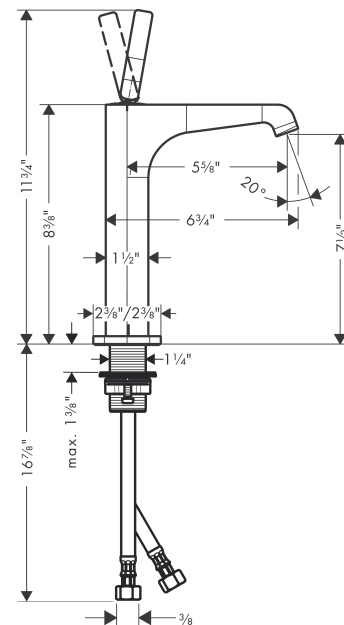

AXOR Citterio E
Single-Hole Faucet 190, 1.2 GPM
 Finishes : **chrome** Part no. : **36103001**

Description

Features

- Laminar spray
- Flow: 1.2 GPM (4.5 L/Min)
- Joystick ceramic cartridge

Item details

List Price \$ 1,022.00

Technology

Compliance

Product image

Scale drawing

AXOR Citterio E
Single-Hole Faucet 190, 1.2 GPM
 Finishes : **chrome** Part no. : **36103001**

Exploded drawing

Year of production: >07/16

AXOR Citterio E
Single-Hole Faucet 190, 1.2 GPM
 Finishes : **chrome** Part no. : **36103001**

Spare parts list

Year of production: >07/16

Pos.	Description	Part no.	Price	PU
1	escutcheon	92188000	-	1
2	O-ring 30x1,5	98433000	-	1
3	handle	92189000	-	1
4	hollow set screw M6x6	97660000	-	1
5	nut	95667000	-	1
6	cartridge, assy	96339000	-	1
7	O-ring 21,95x1,78	95169000	-	1
8	adapter for cartridge	95289000	-	1
9	O-ring 26x2	98147000	-	1
10	aerator laminar M16,5x1 (4,5 l/min)	92876000	-	1
11	special tool	98987000	-	1
12	escutcheon	92190000	-	1
13	fixing set (Ø 32)	13961000	-	1
14	lever collar	97548000	-	1
15	connection hose 23½" M8x0,75 3/8"	98600001	-	1
a	fixation extension 35 mm	13898000	-	1