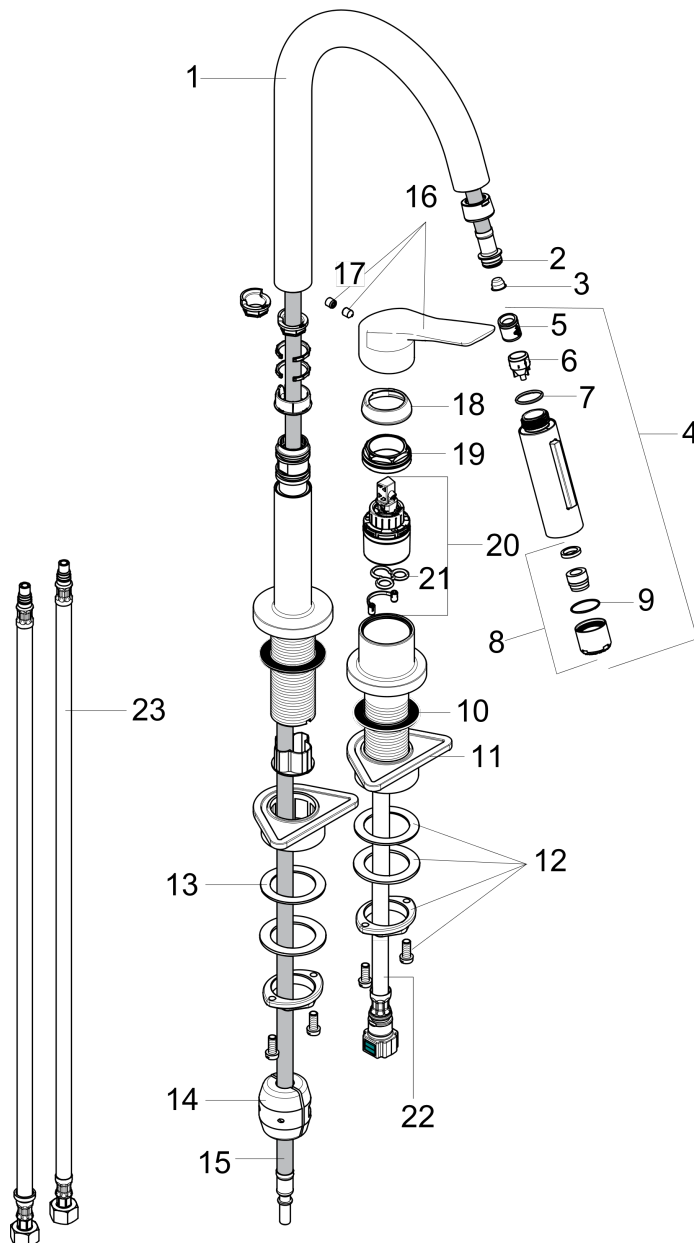

AXOR Citterio M
2-Hole Single-Handle Kitchen Faucet 2-Spray Pull-Down, 1.75 GPM
 Finishes : **chrome** Part no. : **34822001**

Exploded drawing

Year of production: >11/15

AXOR Citterio M
2-Hole Single-Handle Kitchen Faucet 2-Spray Pull-Down, 1.75 GPM
 Finishes : **chrome** Part no. : **34822001**

Spare parts list

Year of production: >11/15

Pos.	Description	Part no.	Price	PU
1	spout cpl.	95562000	-	1
2	O-ring 11x2	98127000	-	1
3	filter	97735000	-	1
4	handspray	95908001	-	1
5	non return valve	93218000	-	1
6	set of non return valves DW 15	97350000	-	1
7	O-ring 18x1,5	98231000	-	1
8	aerator laminar M22x1 (15 l/min)	95909000	-	1
9	O-ring 20x1	98140000	-	1
10	sealing washer	97825000	-	1
11	support	97523000	-	1
12	fixing set (Ø 34)	95049000	-	1
13	lever collar	97548000	-	1
14	weight	98551000	-	1
15	hose 1,50 m	88624000	-	1
16	handle	95902000	-	1
17	screw cover	96762000	-	1
18	flange	96763000	-	1
19	nut	97209000	-	1
20	cartridge, assy	92730000	-	1
21	seal	95008000	-	1
22	connection hose 600 mm M10x1	95561000	-	1
23	connection hose 35½" M8x0,75 3/8"	96316001	-	1
a	set of lever collars	98365000	-	1