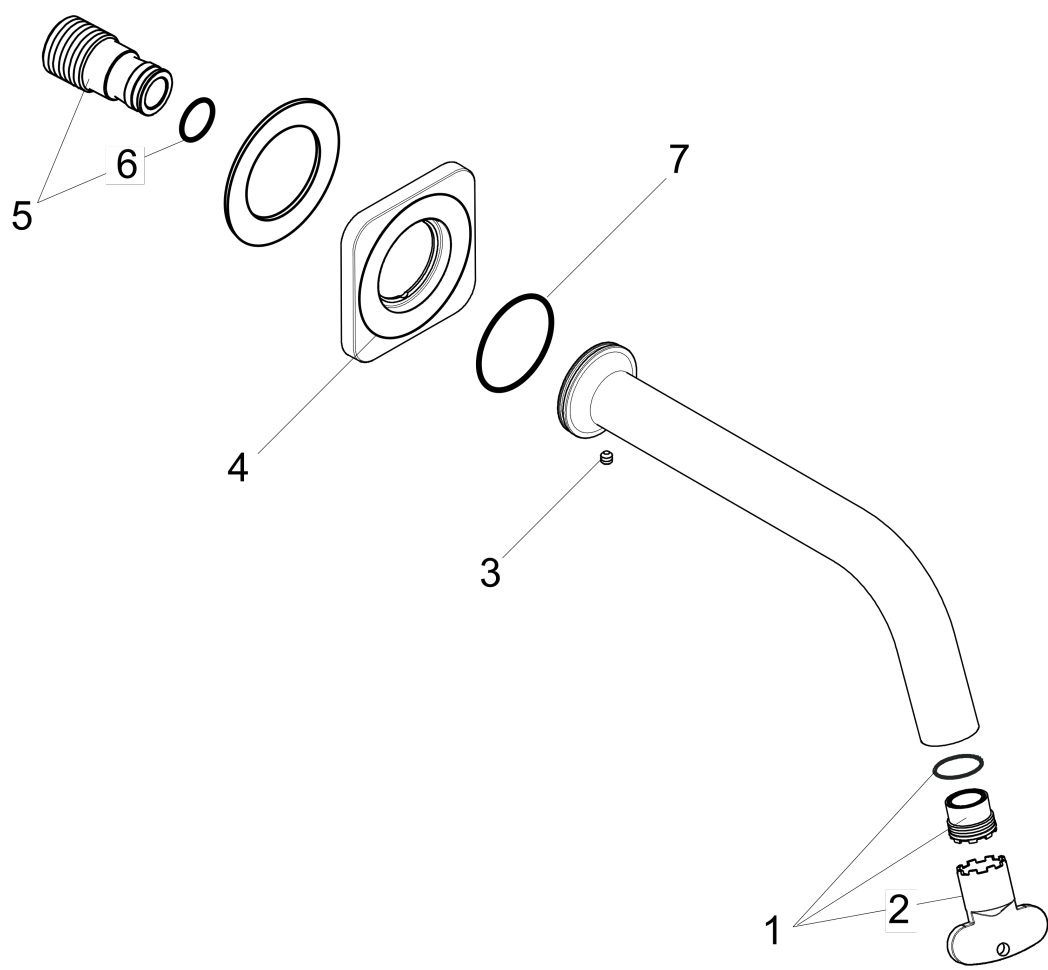

**AXOR Citterio M
Tub Spout**

Finishes : **chrome** Part no. : **34410001**

Description

Features

- Solid brass

Item details

List Price \$ 354.00

Compliance

Product image

Scale drawing

**AXOR Citterio M
Tub Spout**

Finishes : **chrome** Part no. : **34410001**

Exploded drawing

Year of production: >04/08

**AXOR Citterio M
Tub Spout**

Finishes : **chrome** Part no. : **34410001**

Spare parts list

Year of production: >04/08

Pos.	Description	Part no.	Price	PU
1	aerator M24x1 (30 l/min)	98998000	-	1
2	special tool	95158000	-	1
3	hollow set screw M5x5	98446000	-	1
4	connecting thread	96472001	-	1
5	O-ring 16x2,5	98134000	-	1
6	O-ring 30x1,5	98433000	-	1
a	escutcheon for spout	98960000	-	1