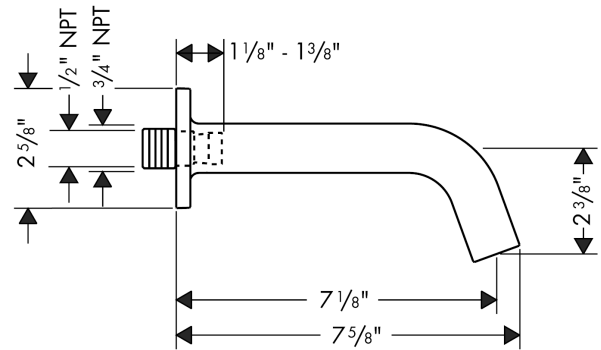

**AXOR Citterio M
Tub Spout**

Finishes : **chrome** Part no. : **34410001**

Description

Features

- Solid brass

Item details

List Price \$ 354.00

Compliance

Product image

Scale drawing

**AXOR Citterio M
Tub Spout**

Finishes : **chrome** Part no. : **34410001**

Exploded drawing

Year of production: >04/08

**AXOR Citterio M
Tub Spout**

Finishes : **chrome** Part no. : **34410001**

Spare parts list

Year of production: >04/08

Pos.	Description	Part no.	Price	PU
1	aerator M24x1 (30 l/min)	98998000	-	1
2	special tool	95158000	-	1
3	hollow set screw M5x5	98446000	-	1
4	connecting thread	96472001	-	1
5	O-ring 16x2,5	98134000	-	1
6	O-ring 30x1,5	98433000	-	1
a	escutcheon for spout	98960000	-	1