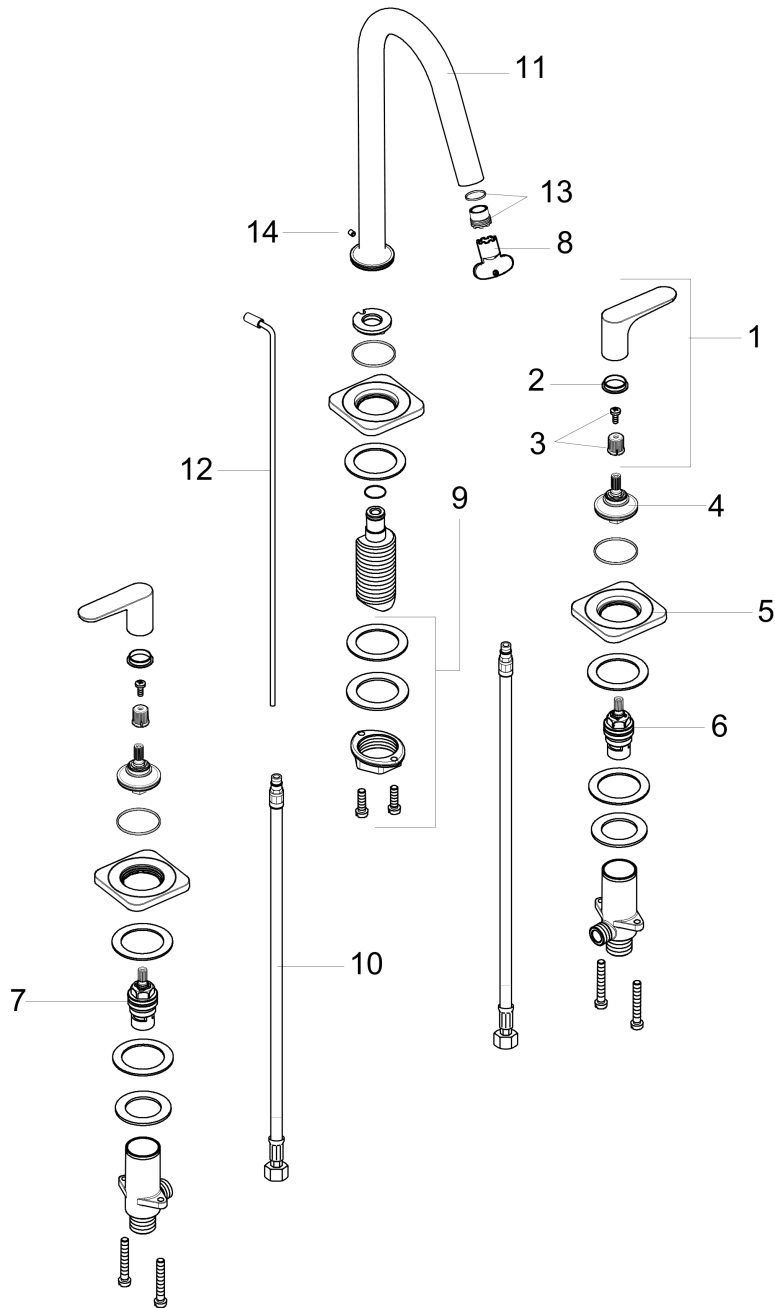

AXOR Citterio M
Widespread Faucet 160 with Pop-Up Drain, 1.2 GPM
 Finishes : **chrome** Part no. : **34133001**

Description

Features

- Aerated spray
- Flow: 1.2 GPM (4.5 L/Min)
- 90° ceramic valves
- Includes pop-up drain

Item details

List Price \$ 946.00

Technology

Compliance

Product image

Scale drawing

AXOR Citterio M
Widespread Faucet 160 with Pop-Up Drain, 1.2 GPM
 Finishes : **chrome** Part no. : **34133001**

Exploded drawing

Year of production: >07/16

AXOR Citterio M
Widespread Faucet 160 with Pop-Up Drain, 1.2 GPM
 Finishes : **chrome** Part no. : **34133001**

Spare parts list

Year of production: >07/16

Pos.	Description	Part no.	Price	PU
1	handle	34095000	-	1
2	set of color-rings cold / hot water	98927000	-	1
3	handle fixing set	98932000	-	1
4	nut	98929000	-	1
5	escutcheon	98930000	-	1
6	shut off unit left closing	94008000	-	1
7	shut off unit right closing	94009000	-	1
8	special tool	98987000	-	1
9	fixing set (Ø 32)	13961000	-	1
10	connection hose 17½" M10x1 3/8"	94071001	-	1
11	spout cpl.	98928000	-	1
12	pull rod	96657000	-	1
13	aerator M16,5x1 (4,5 l/min)	92875000	-	1
14	hollow set screw M4x5	92846000	-	1
a	pop up waste	88509000	-	1