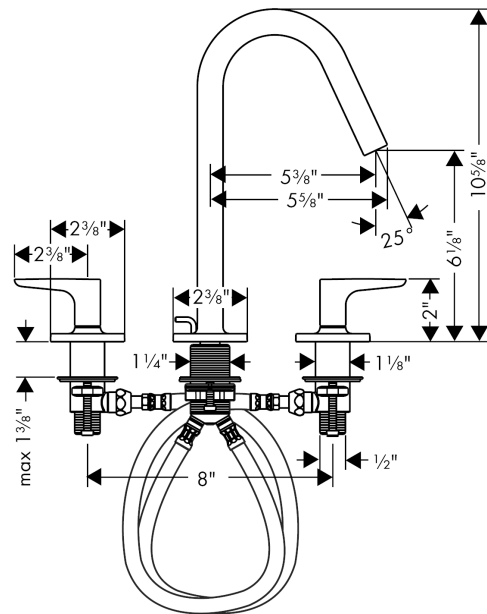

AXOR Citterio M
Widespread Faucet 160 with Pop-Up Drain, 1.2 GPM
 Finishes : **chrome** Part no. : **34133001**

Description

Features

- Aerated spray
- Flow: 1.2 GPM (4.5 L/Min)
- 90° ceramic valves
- Includes pop-up drain

Item details

List Price \$ 946.00

Technology

Compliance

Product image

Scale drawing

AXOR Citterio M
Widespread Faucet 160 with Pop-Up Drain, 1.2 GPM
 Finishes : **chrome** Part no. : **34133001**

Exploded drawing

Year of production: >07/16

AXOR Citterio M
Widespread Faucet 160 with Pop-Up Drain, 1.2 GPM
 Finishes : **chrome** Part no. : **34133001**

Spare parts list

Year of production: >07/16

Pos.	Description	Part no.	Price	PU
1	handle	34095000	-	1
2	set of color-rings cold / hot water	98927000	-	1
3	handle fixing set	98932000	-	1
4	nut	98929000	-	1
5	escutcheon	98930000	-	1
6	shut off unit left closing	94008000	-	1
7	shut off unit right closing	94009000	-	1
8	special tool	98987000	-	1
9	fixing set (Ø 32)	13961000	-	1
10	connection hose 17½" M10x1 3/8"	94071001	-	1
11	spout cpl.	98928000	-	1
12	pull rod	96657000	-	1
13	aerator M16,5x1 (4,5 l/min)	92875000	-	1
14	hollow set screw M4x5	92846000	-	1
a	pop up waste	88509000	-	1