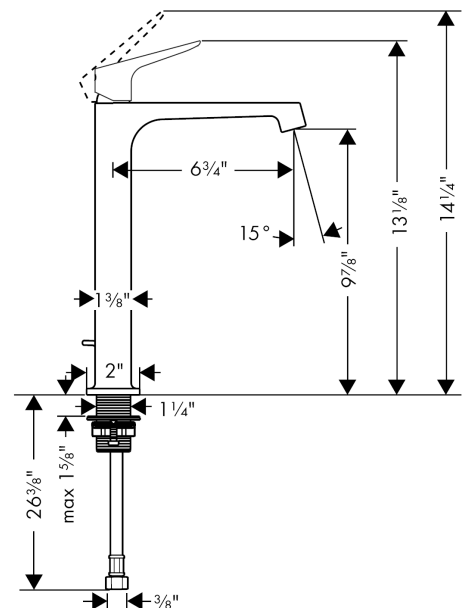

AXOR Citterio M
Single-Hole Faucet 250 with Pop-Up Drain, 1.2 GPM
 Finishes : **chrome** Part no. : **34120001**

Description

Features

- Aerated spray
- Flow: 1.2 GPM (4.5 L/Min)
- Ceramic cartridge
- Includes pop-up drain

Item details

List Price \$ 946.00

Technology

Design awards

Compliance

Product image

Scale drawing

AXOR Citterio M
Single-Hole Faucet 250 with Pop-Up Drain, 1.2 GPM
 Finishes : **chrome** Part no. : **34120001**

Exploded drawing

Year of production: >07/16

AXOR Citterio M
Single-Hole Faucet 250 with Pop-Up Drain, 1.2 GPM
 Finishes : **chrome** Part no. : **34120001**

Spare parts list

Year of production: >07/16

Pos.	Description	Part no.	Price	PU
1	handle	34093000	-	1
2	screw cover	96762000	-	1
3	flange	98863000	-	1
4	nut	98864000	-	1
5	cartridge, assy	95973001	-	1
6	seal	98865000	-	1
7	adapter for cartridge	98866000	-	1
8	aerator M16,5x1 (4,5 l/min)	92875000	-	1
9	pull rod	96923000	-	1
10	connection hose 35½" M8x0,75 3/8"	96316001	-	1
11	fixing set (Ø 32)	13961000	-	1
12	lever collar	97548000	-	1
13	special tool	98987000	-	1
a	pop up waste	88509000	-	1