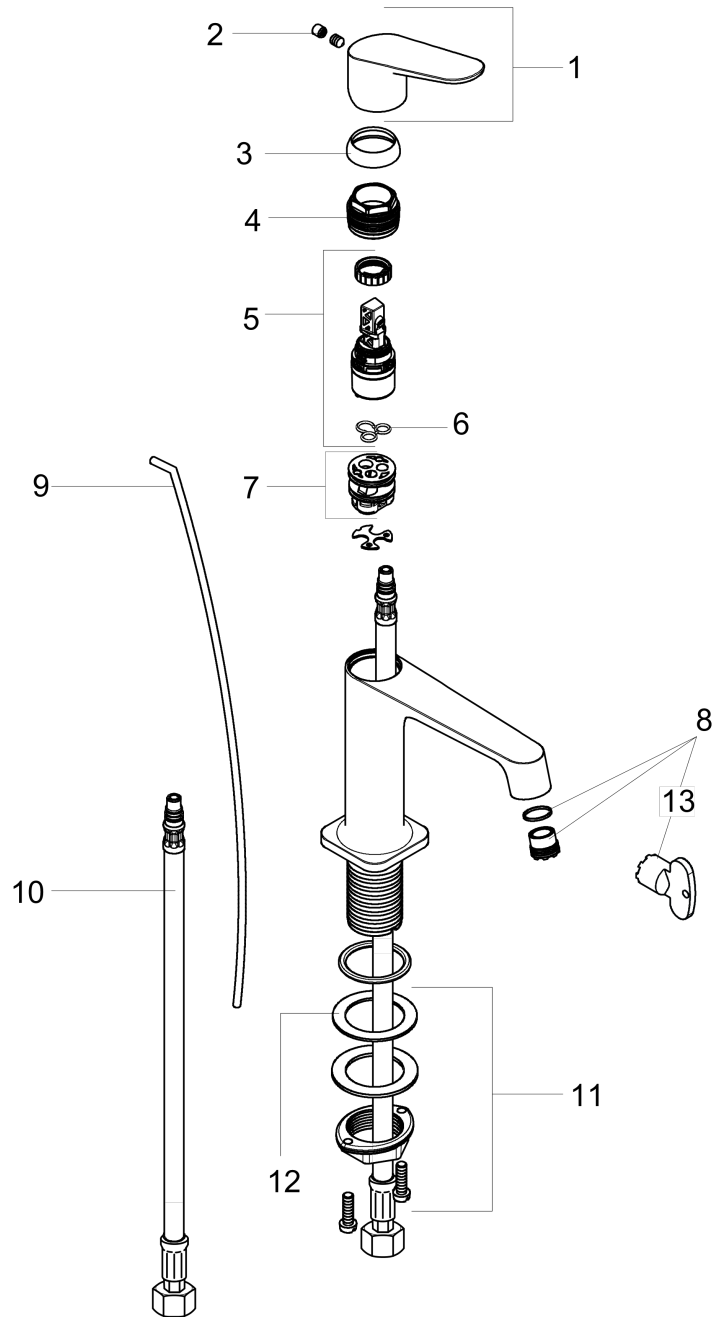

AXOR Citterio M
Single-Hole Faucet 250 with Pop-Up Drain, 1.2 GPM
 Finishes : **chrome** Part no. : **34120001**

Description

Features

- Aerated spray
- Flow: 1.2 GPM (4.5 L/Min)
- Ceramic cartridge
- Includes pop-up drain

Item details

List Price \$ 946.00

Technology

Design awards

Compliance

Product image

Scale drawing

AXOR Citterio M
Single-Hole Faucet 250 with Pop-Up Drain, 1.2 GPM
 Finishes : **chrome** Part no. : **34120001**

Exploded drawing

Year of production: >07/16

AXOR Citterio M
Single-Hole Faucet 250 with Pop-Up Drain, 1.2 GPM
 Finishes : **chrome** Part no. : **34120001**

Spare parts list

Year of production: >07/16

Pos.	Description	Part no.	Price	PU
1	handle	34093000	-	1
2	screw cover	96762000	-	1
3	flange	98863000	-	1
4	nut	98864000	-	1
5	cartridge, assy	95973001	-	1
6	seal	98865000	-	1
7	adapter for cartridge	98866000	-	1
8	aerator M16,5x1 (4,5 l/min)	92875000	-	1
9	pull rod	96923000	-	1
10	connection hose 35½" M8x0,75 3/8"	96316001	-	1
11	fixing set (Ø 32)	13961000	-	1
12	lever collar	97548000	-	1
13	special tool	98987000	-	1
a	pop up waste	88509000	-	1