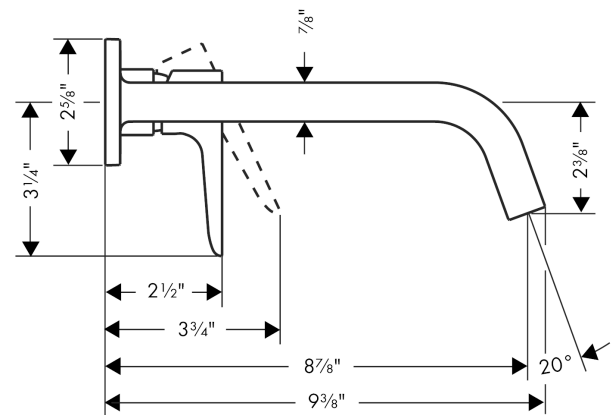

**AXOR Citterio M**  
**AXOR Citterio M Wall-Mounted Single-Handle Faucet Trim, 1.2 GPM**  
 Finishes : **brushed nickel** Part no. : **34116821**

**Description**

**Features**

- Aerated spray
- Flow: 1.2 GPM (4.5 L/Min)
- Ceramic cartridge

**Item details**

List Price \$ 1,102.00

**Technology**

**Compliance**

**Product image**

**Scale drawing**

**AXOR Citterio M**  
**AXOR Citterio M Wall-Mounted Single-Handle Faucet Trim, 1.2 GPM**  
 Finishes : brushed nickel Part no. : 34116821

#### Spare parts list

Year of production: >07/16

Pos.	Description	Part no.	Price	PU
1	handle	34097820	-	1
2	screw cover	96338000	-	1
3	flange	98863820	-	1
4	cartridge, assy	95973001	-	1
5	seal	98865000	-	1
6	adapter for cartridge	95634000	-	1
7	escutcheon for handle	98959820	-	1
8	washer	97600000	-	1
9	fixing set	97971000	-	1
10	connecting thread G½	98933000	-	1
11	O-ring 11x2	98127000	-	1
12	O-ring 33x1,5	98164000	-	1
13	aerator M16,5x1 (4,5 l/min)	92875000	-	1
14	special tool	98987000	-	1
15	nut	95633000	-	1
16	conversion kit for 34111180	95635000	-	1
17	O-Ring 22x2	98185000	-	1
18	O-ring 26x2	98147000	-	1
19	extension set 25 mm for 13622180	31971000	-	1
a	hollow set screw M4x5	92846000	-	1