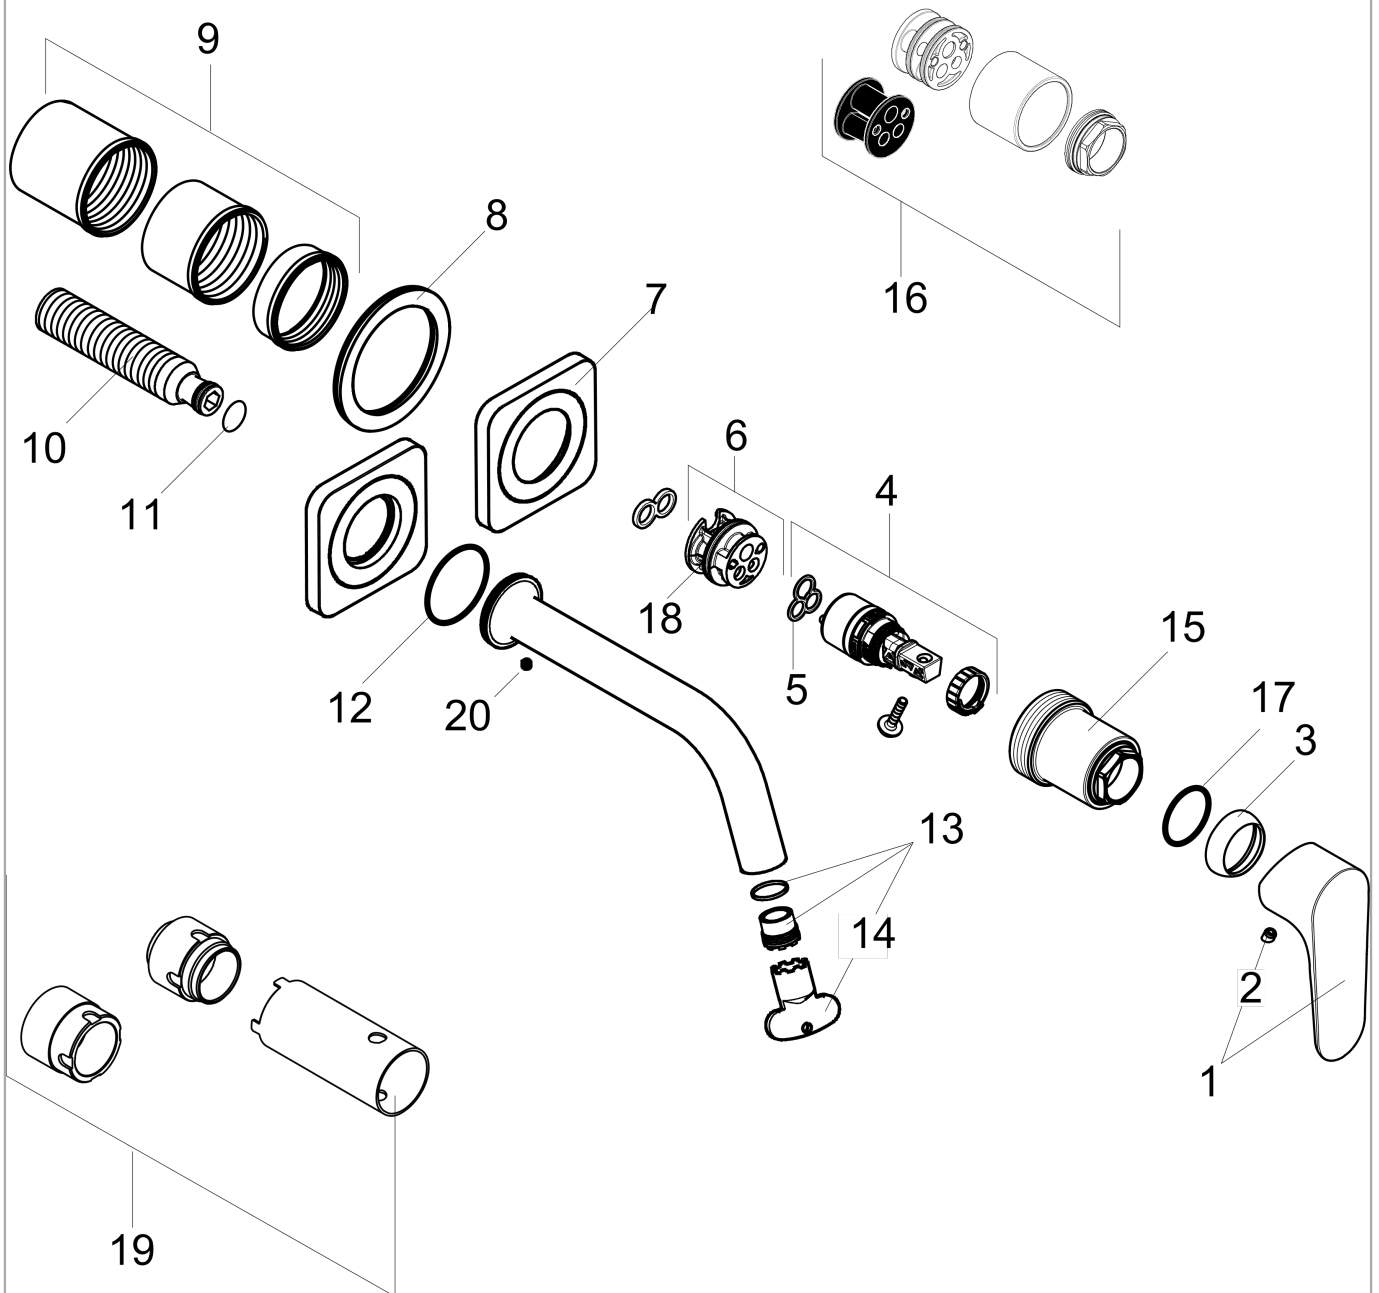

**AXOR Citterio M**  
**AXOR Citterio M Wall-Mounted Single-Handle Faucet Trim, 1.2 GPM**  
 Finishes : **brushed nickel** Part no. : **34116821**

**Description**

**Features**

- Aerated spray
- Flow: 1.2 GPM (4.5 L/Min)
- Ceramic cartridge

**Item details**

List Price \$ 1,102.00

**Technology**

**Compliance**

**Product image**

**Scale drawing**

**AXOR Citterio M**  
**AXOR Citterio M Wall-Mounted Single-Handle Faucet Trim, 1.2 GPM**  
 Finishes : brushed nickel Part no. : 34116821

Exploded drawing

Year of production: >07/16

#### Spare parts list

Year of production: >07/16

Pos.	Description	Part no.	Price	PU
1	handle	34097820	-	1
2	screw cover	96338000	-	1
3	flange	98863820	-	1
4	cartridge, assy	95973001	-	1
5	seal	98865000	-	1
6	adapter for cartridge	95634000	-	1
7	escutcheon for handle	98959820	-	1
8	washer	97600000	-	1
9	fixing set	97971000	-	1
10	connecting thread G½	98933000	-	1
11	O-ring 11x2	98127000	-	1
12	O-ring 33x1,5	98164000	-	1
13	aerator M16,5x1 (4,5 l/min)	92875000	-	1
14	special tool	98987000	-	1
15	nut	95633000	-	1
16	conversion kit for 34111180	95635000	-	1
17	O-Ring 22x2	98185000	-	1
18	O-ring 26x2	98147000	-	1
19	extension set 25 mm for 13622180	31971000	-	1
a	hollow set screw M4x5	92846000	-	1