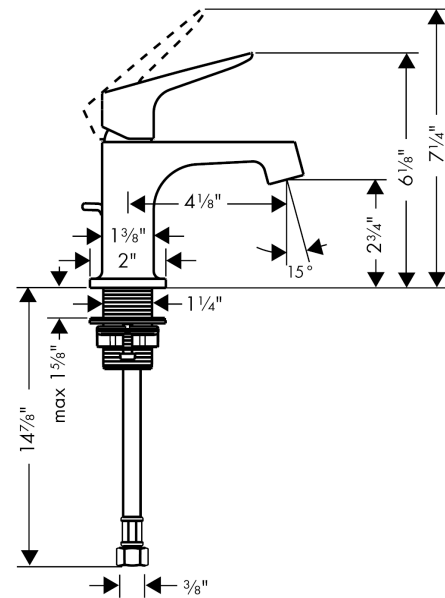

AXOR Citterio M
Single-Hole Faucet 70 with Pop-Up Drain, 1.2 GPM
 Finishes : **chrome** Part no. : **34016001**

Description

Features

- Aerated spray
- Flow: 1.2 GPM (4.5 L/Min)
- Ceramic cartridge
- Includes pop-up drain

Item details

List Price \$ 661.00

Technology

Compliance

Product image

Scale drawing

AXOR Citterio M
Single-Hole Faucet 70 with Pop-Up Drain, 1.2 GPM
 Finishes : **chrome** Part no. : **34016001**

Exploded drawing

Year of production: >07/16

AXOR Citterio M
Single-Hole Faucet 70 with Pop-Up Drain, 1.2 GPM
 Finishes : **chrome** Part no. : **34016001**

Spare parts list

Year of production: >07/16

Pos.	Description	Part no.	Price	PU
1	handle	34093000	-	1
2	screw cover	96762000	-	1
3	flange	98863000	-	1
4	nut	98864000	-	1
5	cartridge, assy	95973001	-	1
6	seal	98865000	-	1
7	adapter for cartridge	98866000	-	1
8	aerator M16,5x1 (4,5 l/min)	92875000	-	1
9	pull rod	96923000	-	1
10	connection hose 18½" M8x0,75 3/8"	96321001	-	1
11	fixing set (Ø 32)	13961000	-	1
12	lever collar	97548000	-	1
13	special tool	98987000	-	1
a	pop up waste	88509000	-	1