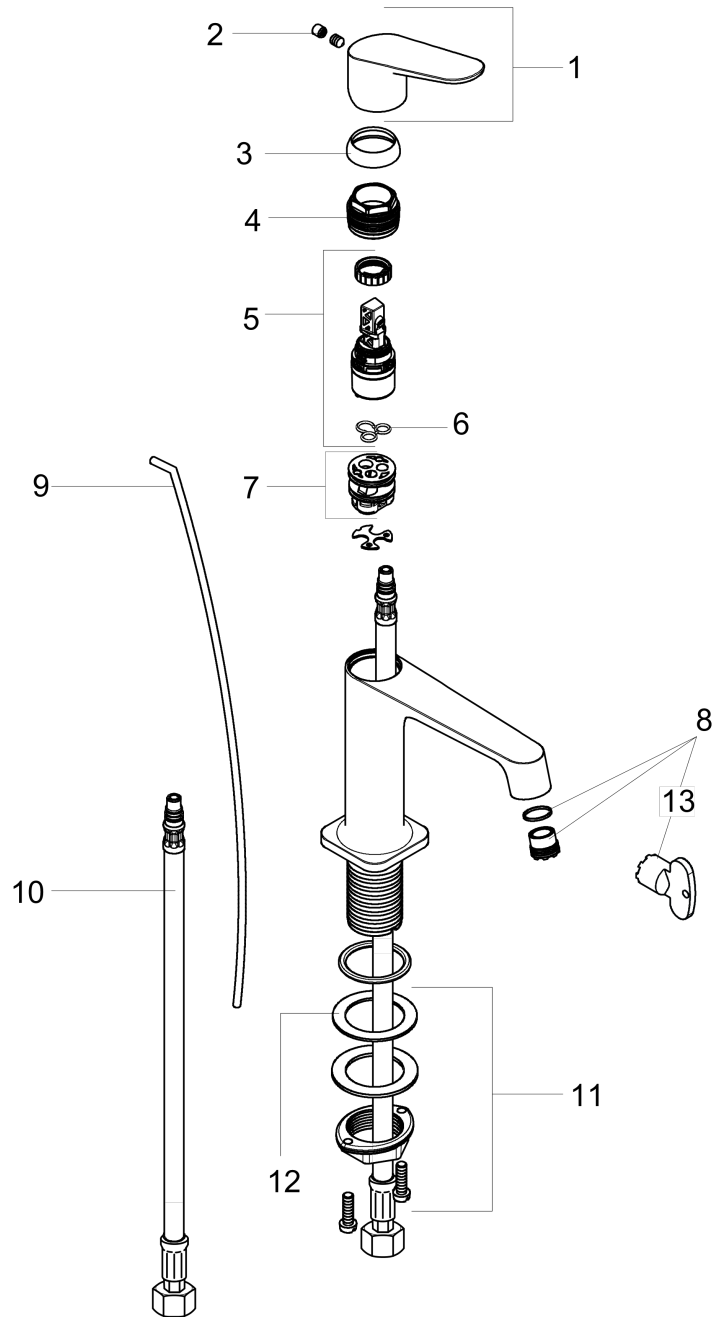

AXOR Citterio M
Single-Hole Faucet 70 with Pop-Up Drain, 1.2 GPM
 Finishes : **chrome** Part no. : **34016001**

Description

Features

- Aerated spray
- Flow: 1.2 GPM (4.5 L/Min)
- Ceramic cartridge
- Includes pop-up drain

Item details

List Price \$ 661.00

Technology

Compliance

Product image

Scale drawing

AXOR Citterio M
Single-Hole Faucet 70 with Pop-Up Drain, 1.2 GPM
 Finishes : **chrome** Part no. : **34016001**

Exploded drawing

Year of production: >07/16

AXOR Citterio M
Single-Hole Faucet 70 with Pop-Up Drain, 1.2 GPM
 Finishes : **chrome** Part no. : **34016001**

Spare parts list

Year of production: >07/16

Pos.	Description	Part no.	Price	PU
1	handle	34093000	-	1
2	screw cover	96762000	-	1
3	flange	98863000	-	1
4	nut	98864000	-	1
5	cartridge, assy	95973001	-	1
6	seal	98865000	-	1
7	adapter for cartridge	98866000	-	1
8	aerator M16,5x1 (4,5 l/min)	92875000	-	1
9	pull rod	96923000	-	1
10	connection hose 18½" M8x0,75 3/8"	96321001	-	1
11	fixing set (Ø 32)	13961000	-	1
12	lever collar	97548000	-	1
13	special tool	98987000	-	1
a	pop up waste	88509000	-	1