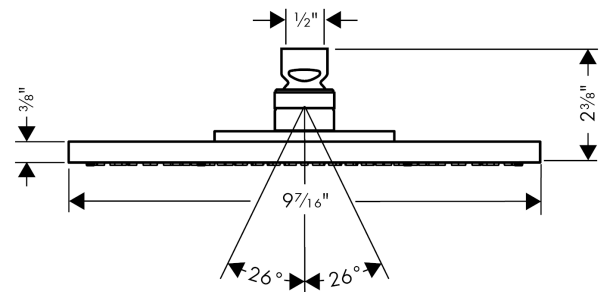

AXOR Starck
Showerhead 240 1-Jet, 2.5 GPM
 Finishes : **brushed nickel** Part no. : **28494821**

Description

Features

- 180 no-clog spray channels
- Spray modes: RainAir
- Flow: 2.5 GPM (9.5 L/Min)
- Fully-finished matching spray face

Item details

List Price \$ 1,196.00

Technology

Compliance

Product image

Scale drawing

AXOR Starck
Showerhead 240 1-Jet, 2.5 GPM
 Finishes : **brushed nickel** Part no. : **28494821**

Exploded drawing

Year of production: >04/05

AXOR Starck
Showerhead 240 1-Jet, 2.5 GPM
 Finishes : **brushed nickel** Part no. : **28494821**

Spare parts list

Year of production: >**04/05**

Pos.	Description	Part no.	Price	PU
1	air jet (Eco)	95795820	-	1
2	seal	97606000	-	1
3	lever collar	97536000	-	1
4	nut	97958820	-	1
5	filter packing	88649000	-	1
6	lock washer	98942000	-	1
7	hollow set screw M4x6	97767000	-	1