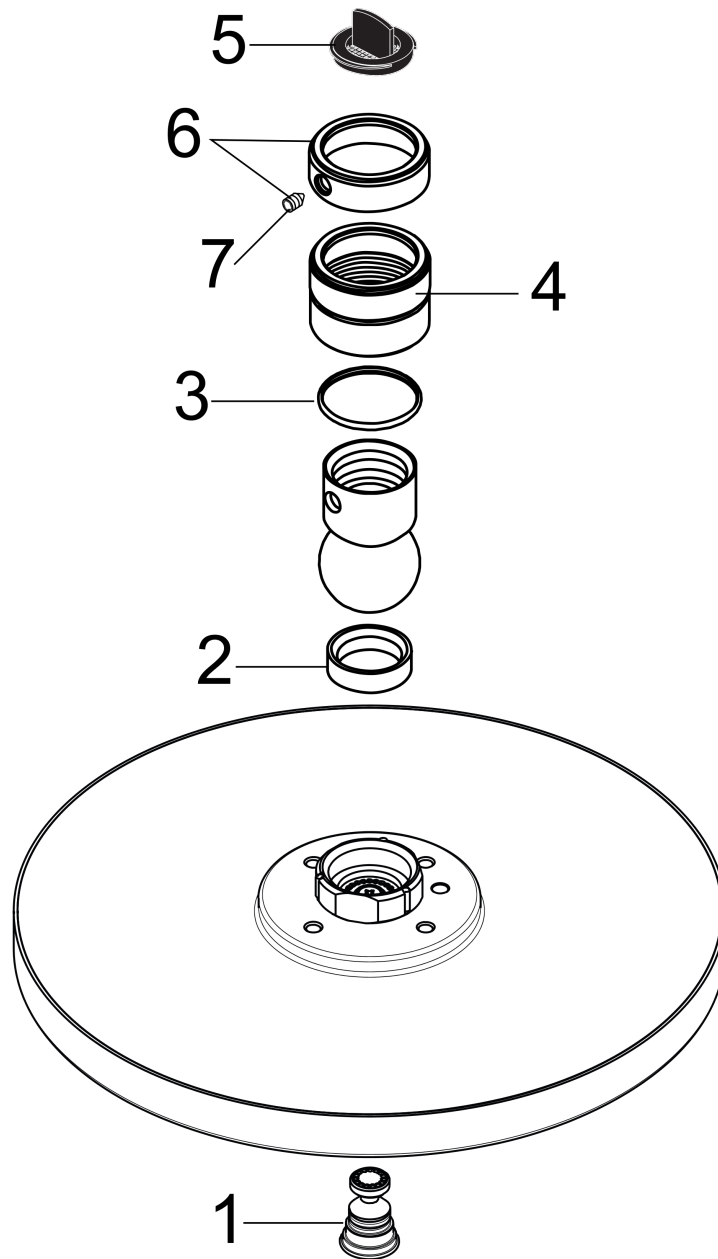

AXOR Starck
Showerhead 240 1-Jet, 2.5 GPM
 Finishes : **brushed nickel** Part no. : **28494821**

Description

Features

- 180 no-clog spray channels
- Spray modes: RainAir
- Flow: 2.5 GPM (9.5 L/Min)
- Fully-finished matching spray face

Item details

List Price \$ 1,196.00

Technology

Compliance

Product image

Scale drawing

AXOR Starck
Showerhead 240 1-Jet, 2.5 GPM
 Finishes : **brushed nickel** Part no. : **28494821**

Exploded drawing

Year of production: >04/05

AXOR Starck
Showerhead 240 1-Jet, 2.5 GPM
 Finishes : **brushed nickel** Part no. : **28494821**

Spare parts list

Year of production: >**04/05**

Pos.	Description	Part no.	Price	PU
1	air jet (Eco)	95795820	-	1
2	seal	97606000	-	1
3	lever collar	97536000	-	1
4	nut	97958820	-	1
5	filter packing	88649000	-	1
6	lock washer	98942000	-	1
7	hollow set screw M4x6	97767000	-	1