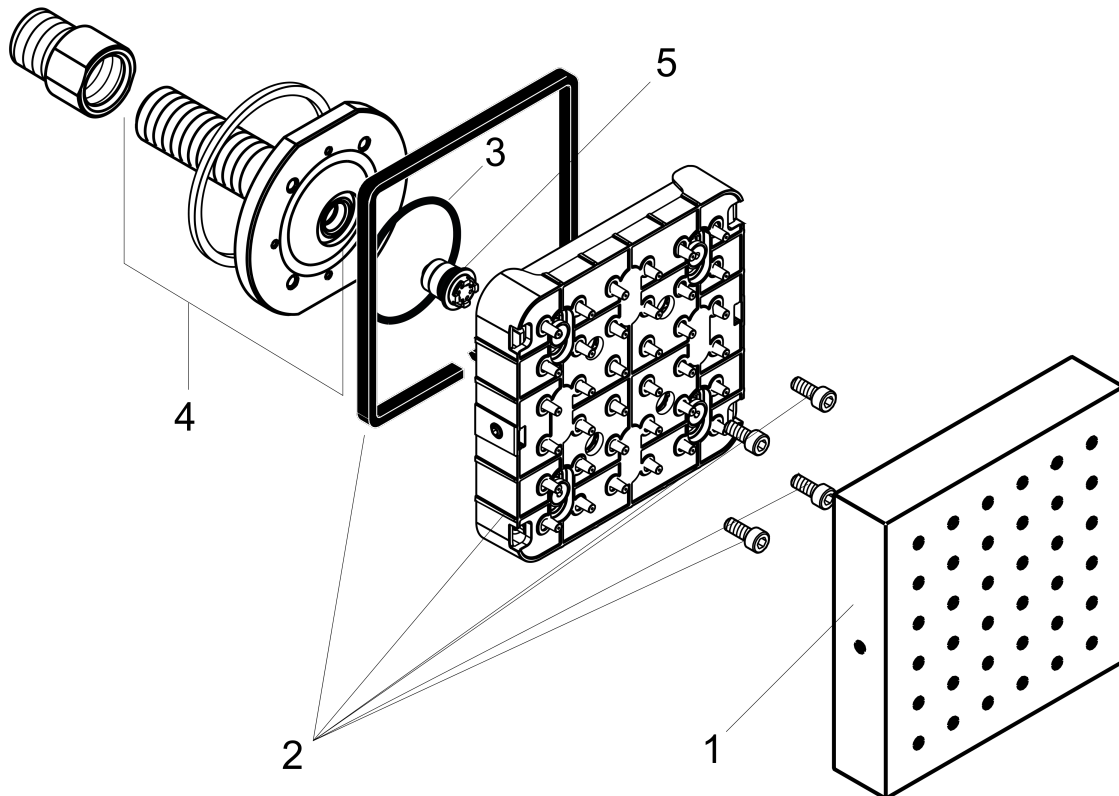

AXOR ShowerSolutions
Shower Module 5" x 5" Square
 Finishes : **chrome** Part no. : **28491001**

Description

Features

- shower head size: 120 mm
- 3-position adjustable spray
- 3-position adjustable spray
- Flow: 2.5 GPM (9.5 L/Min)
- in a joined installation (10mm distance) the use of basic set no. 28486181 is recommended
- in a freely arranged installation, connection via a G 1/2 inner thread is possible
- material: Metal

Item details

List Price \$ 531.00

Technology

Compliance

Product image

Scale drawing

AXOR ShowerSolutions
Shower Module 5" x 5" Square
Finishes : **chrome** Part no. : **28491001**

Exploded drawing

Year of production: >04/09

AXOR ShowerSolutions
Shower Module 5" x 5" Square
 Finishes : **chrome** Part no. : **28491001**

Spare parts list

Year of production: >04/09

Pos.	Description	Part no.	Price	PU
1	frontcover	95362000	-	1
2	spray body	95361000	-	1
3	O-ring 41x2	98212000	-	1
4	connecting thread	95364000	-	1
5	flow limiter / non return valve	95363000	-	1
a	extension 25 mm	95413000	-	1