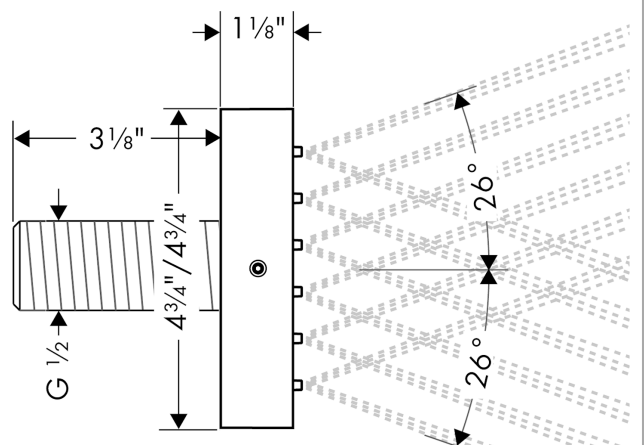

AXOR ShowerSolutions
Shower Module 5" x 5" Square
 Finishes : **chrome** Part no. : **28491001**

Description

Features

- shower head size: 120 mm
- 3-position adjustable spray
- 3-position adjustable spray
- Flow: 2.5 GPM (9.5 L/Min)
- in a joined installation (10mm distance) the use of basic set no. 28486181 is recommended
- in a freely arranged installation, connection via a G 1/2 inner thread is possible
- material: Metal

Item details

List Price \$ 531.00

Technology

Compliance

Product image

Scale drawing

AXOR ShowerSolutions
Shower Module 5" x 5" Square
Finishes : **chrome** Part no. : **28491001**

Exploded drawing

Year of production: >04/09

AXOR ShowerSolutions
Shower Module 5" x 5" Square
 Finishes : **chrome** Part no. : **28491001**

Spare parts list

Year of production: >04/09

Pos.	Description	Part no.	Price	PU
1	frontcover	95362000	-	1
2	spray body	95361000	-	1
3	O-ring 41x2	98212000	-	1
4	connecting thread	95364000	-	1
5	flow limiter / non return valve	95363000	-	1
a	extension 25 mm	95413000	-	1