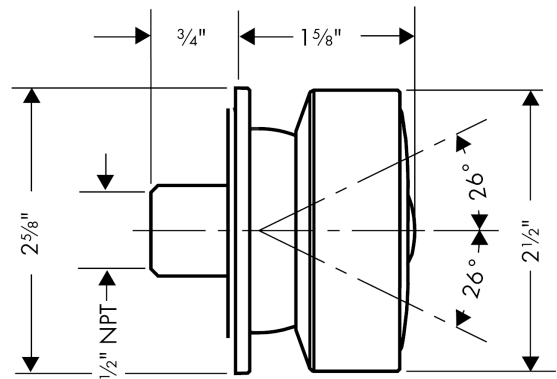

Bodyspray Square

Finishes : **chrome** Part no. : **28469001**

Description

Features

- Flow: 2.5 GPM (9.5 L/Min)
- 1/2" NPT

Item details

List Price \$ 220.00

Technology

Compliance

Product image

Scale drawing

Bodyspray Square

Finishes : **chrome** Part no. : **28469001**

Exploded drawing

Year of production: >04/07

Bodyspray Square

Finishes : **chrome** Part no. : **28469001**

Spare parts list

Year of production: >**04/07**

Pos.	Description	Part no.	Price	PU
1	cover	98943000	-	1
2	spray head cpl.	98859000	-	1
3	escutcheon	98858000	-	1
4	O-ring 3x1,5	98104000	-	1