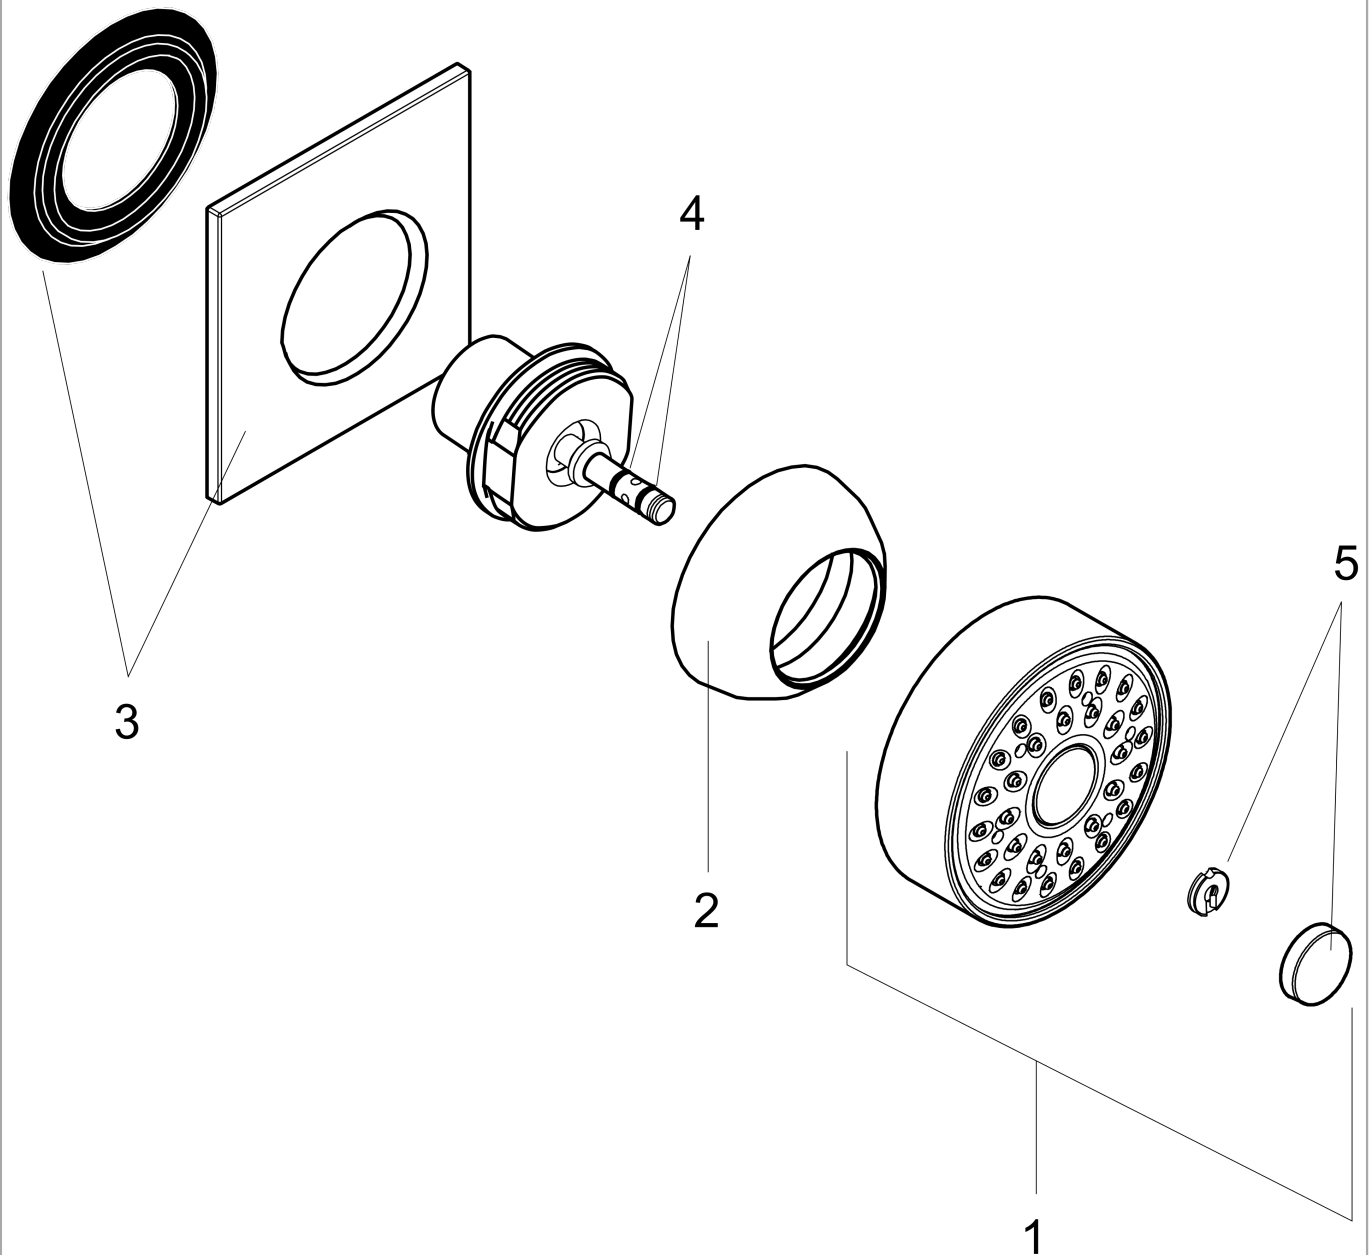

Bodyspray Square

Finishes : **chrome** Part no. : **28469001**

Description

Features

- Flow: 2.5 GPM (9.5 L/Min)
- 1/2" NPT

Item details

List Price \$ 220.00

Technology

Compliance

Product image

Scale drawing

Bodyspray Square

Finishes : **chrome** Part no. : **28469001**

Exploded drawing

Year of production: >04/07

Bodyspray Square

Finishes : **chrome** Part no. : **28469001**

Spare parts list

Year of production: >**04/07**

Pos.	Description	Part no.	Price	PU
1	cover	98943000	-	1
2	spray head cpl.	98859000	-	1
3	escutcheon	98858000	-	1
4	O-ring 3x1,5	98104000	-	1