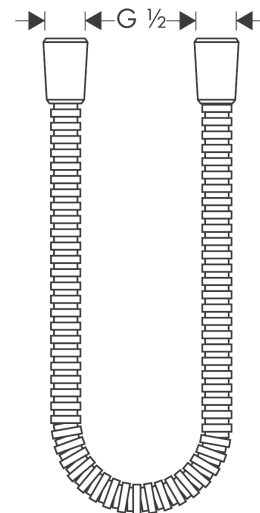

Metal Handshower Hose, 49"

Finishes : **chrome** Part no. : **28112000**

Description

Features

- Metal shower hose
- Pivot connector prevents hose from tangling
- No-kink hose

Item details

List Price \$ 99.00

Compliance

Product image

Scale drawing

Metal Handshower Hose, 49"

Finishes : **chrome** Part no. : **28112000**

Exploded drawing

Year of production: >12/05

Metal Handshower Hose, 49"

Finishes : **chrome** Part no. : **28112000**

Spare parts list

Year of production: >12/05

Pos.	Description	Part no.	Price	PU
1	seal	98058000	-	1