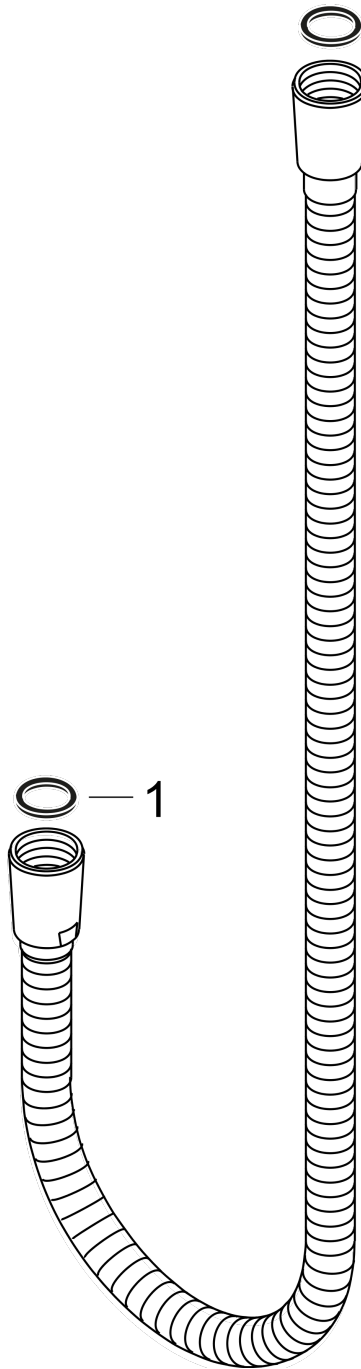

Metal Handshower Hose, 49"

Finishes : **chrome** Part no. : **28112000**

Description

Features

- Metal shower hose
- Pivot connector prevents hose from tangling
- No-kink hose

Item details

List Price \$ 99.00

Compliance

Product image

Scale drawing

Metal Handshower Hose, 49"

Finishes : **chrome** Part no. : **28112000**

Exploded drawing

Year of production: >12/05

Metal Handshower Hose, 49"

Finishes : **chrome** Part no. : **28112000**

Spare parts list

Year of production: >12/05

Pos.	Description	Part no.	Price	PU
1	seal	98058000	-	1