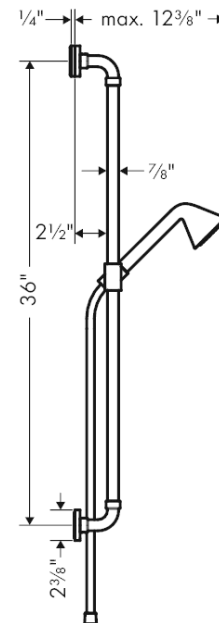

AXOR Showers/Front
AXOR 36" Wallbar Set designed by Front, 2.5 GPM
 Finishes : **chrome** Part no. : **26023000**

Description

Features

- Spray modes: Full
- Pivot connector prevents hose from tangling
- Flow: 2.5 GPM (9.5 L/Min)

Item details

List Price \$ 499.00

Technology

Design awards

Compliance

Product image

Scale drawing

AXOR Showers/Front
AXOR 36" Wallbar Set designed by Front, 2.5 GPM
Finishes : **chrome** Part no. : **26023000**

Exploded drawing

Year of production: >02/13

AXOR Showers/Front
AXOR 36" Wallbar Set designed by Front, 2.5 GPM
 Finishes : **chrome** Part no. : **26023000**

Spare parts list

Year of production: >02/13

Pos.	Description	Part no.	Price	PU
1	tile-matching-disk	95239000	-	1
2	wall flange	96768000	-	1
3	mounting set	96179000	-	1
4	escutcheon Ø 60 mm	96767000	-	1
5	hollow set screw M6x8	97810000	-	1
6	O-ring 17x2	98199000	-	1
7	support, assy	98714000	-	1
8	filter packing	94246000	-	1
9	flow limiter (9 l/min)	95659000	-	1
10	handshower	26025000	-	1
11	shower hose Isiflex'B 1,60 m	28276000	-	1
12	seal	98058000	-	1