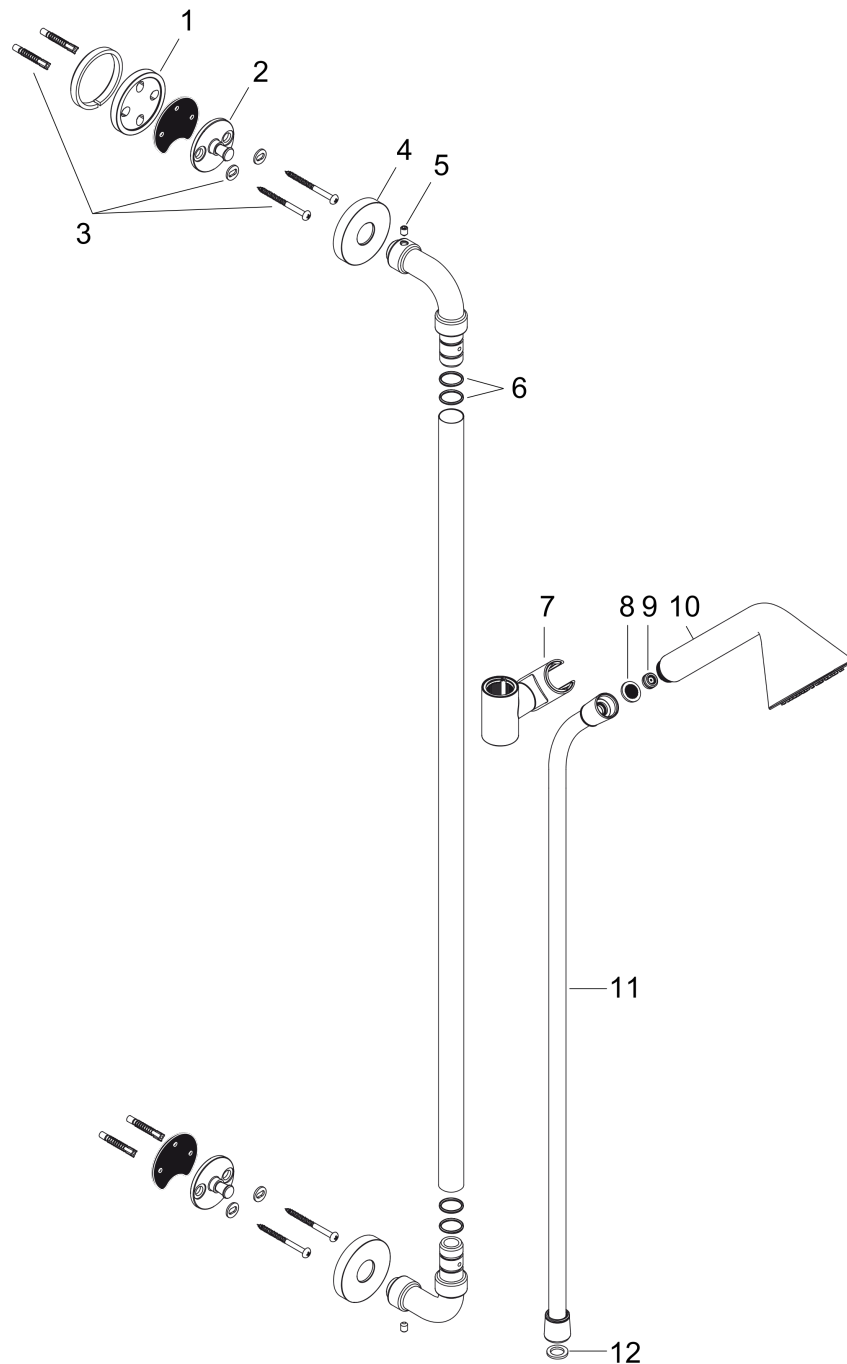

AXOR Showers/Front
AXOR 36" Wallbar Set designed by Front, 2.5 GPM
 Finishes : **chrome** Part no. : **26023000**

Description

Features

- Spray modes: Full
- Pivot connector prevents hose from tangling
- Flow: 2.5 GPM (9.5 L/Min)

Item details

List Price \$ 499.00

Technology

Design awards

Compliance

Product image

Scale drawing

AXOR Showers/Front
AXOR 36" Wallbar Set designed by Front, 2.5 GPM
Finishes : **chrome** Part no. : **26023000**

Exploded drawing

Year of production: >02/13

AXOR Showers/Front
AXOR 36" Wallbar Set designed by Front, 2.5 GPM
 Finishes : **chrome** Part no. : **26023000**

Spare parts list

Year of production: >02/13

Pos.	Description	Part no.	Price	PU
1	tile-matching-disk	95239000	-	1
2	wall flange	96768000	-	1
3	mounting set	96179000	-	1
4	escutcheon Ø 60 mm	96767000	-	1
5	hollow set screw M6x8	97810000	-	1
6	O-ring 17x2	98199000	-	1
7	support, assy	98714000	-	1
8	filter packing	94246000	-	1
9	flow limiter (9 l/min)	95659000	-	1
10	handshower	26025000	-	1
11	shower hose Isiflex'B 1,60 m	28276000	-	1
12	seal	98058000	-	1