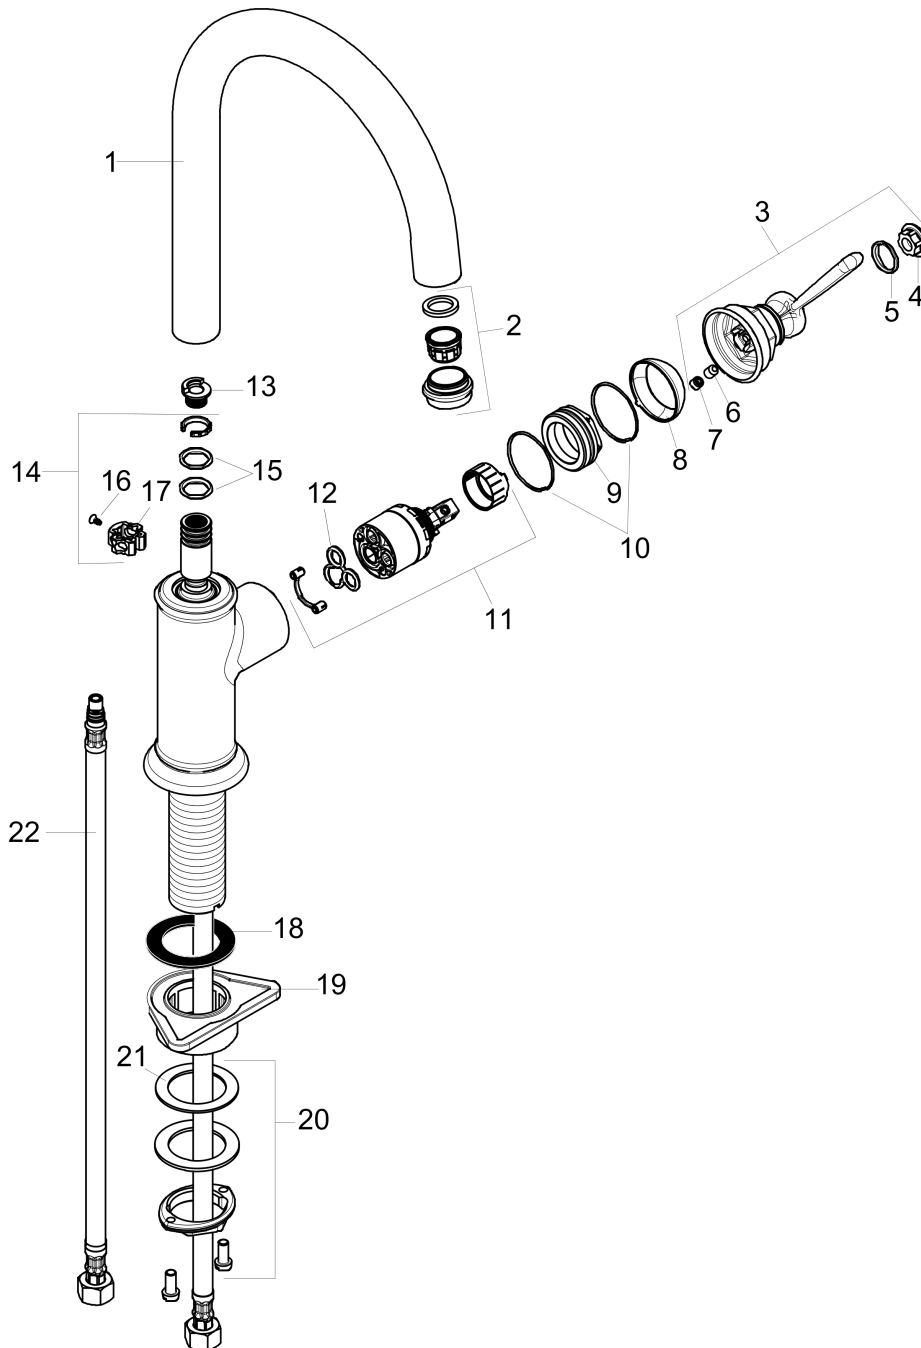

**AXOR Montreux
Bar Faucet, 1.5 GPM**

Finishes : **polished nickel** Part no. : **16583831**

Description

Features

- Swivel range 150°
- Aerated spray
- Single-hole installation
- Flow: 1.5 GPM (5.7 L/Min)
- Ceramic cartridge
- 3/8" connections

Item details

List Price \$ 737.00

Technology

Compliance

Product image

Scale drawing

AXOR Montreux
Bar Faucet, 1.5 GPM

Finishes : **polished nickel** Part no. : **16583831**

Exploded drawing

Year of production: >01/18

**AXOR Montreux
Bar Faucet, 1.5 GPM**

Finishes : **polished nickel** Part no. : **16583831**

Spare parts list

Year of production: >01/18

Pos.	Description	Part no.	Price	PU
1	spout cpl.	93147830	-	1
2	aerator M24x1 (5 l/min)	93008830	-	1
3	handle	92963830	-	1
4	cover cap	92964000	-	1
5	O-ring 16x2	98133000	-	1
6	hollow set screw M6x8	98444000	-	1
7	screw cover	96762000	-	1
8	flange	92965830	-	1
9	nut	92966000	-	1
10	O-ring 33x1,5	98164000	-	1
11	cartridge, assy	92730000	-	1
12	seal	95008000	-	1
13	set of locating rings (110° / 150°)	98486000	-	1
14	sealing set	92646000	-	1
15	O-Ring 14x2,5	98189000	-	1
16	screw	97662000	-	1
17	axialring	97558000	-	1
18	seal	92582000	-	1
19	support	97523000	-	1
20	fixing set (Ø 34)	95049000	-	1
21	lever collar	97548000	-	1
22	connection hose 35½" M8x0,75 3/8"	96316001	-	1