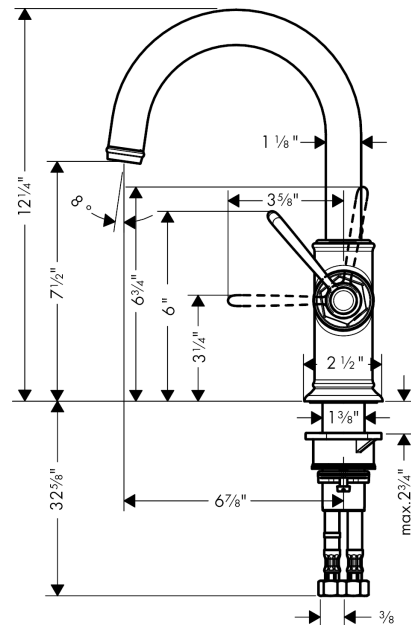

**AXOR Montreux
Bar Faucet, 1.5 GPM**

Finishes : **polished nickel** Part no. : **16583831**

Description

Features

- Swivel range 150°
- Aerated spray
- Single-hole installation
- Flow: 1.5 GPM (5.7 L/Min)
- Ceramic cartridge
- 3/8" connections

Item details

List Price \$ 737.00

Technology

Compliance

Product image

Scale drawing

AXOR Montreux
Bar Faucet, 1.5 GPM

Finishes : **polished nickel** Part no. : **16583831**

Exploded drawing

Year of production: >01/18

**AXOR Montreux
Bar Faucet, 1.5 GPM**

Finishes : **polished nickel** Part no. : **16583831**

Spare parts list

Year of production: >01/18

Pos.	Description	Part no.	Price	PU
1	spout cpl.	93147830	-	1
2	aerator M24x1 (5 l/min)	93008830	-	1
3	handle	92963830	-	1
4	cover cap	92964000	-	1
5	O-ring 16x2	98133000	-	1
6	hollow set screw M6x8	98444000	-	1
7	screw cover	96762000	-	1
8	flange	92965830	-	1
9	nut	92966000	-	1
10	O-ring 33x1,5	98164000	-	1
11	cartridge, assy	92730000	-	1
12	seal	95008000	-	1
13	set of locating rings (110° / 150°)	98486000	-	1
14	sealing set	92646000	-	1
15	O-Ring 14x2,5	98189000	-	1
16	screw	97662000	-	1
17	axialring	97558000	-	1
18	seal	92582000	-	1
19	support	97523000	-	1
20	fixing set (Ø 34)	95049000	-	1
21	lever collar	97548000	-	1
22	connection hose 35½" M8x0,75 3/8"	96316001	-	1