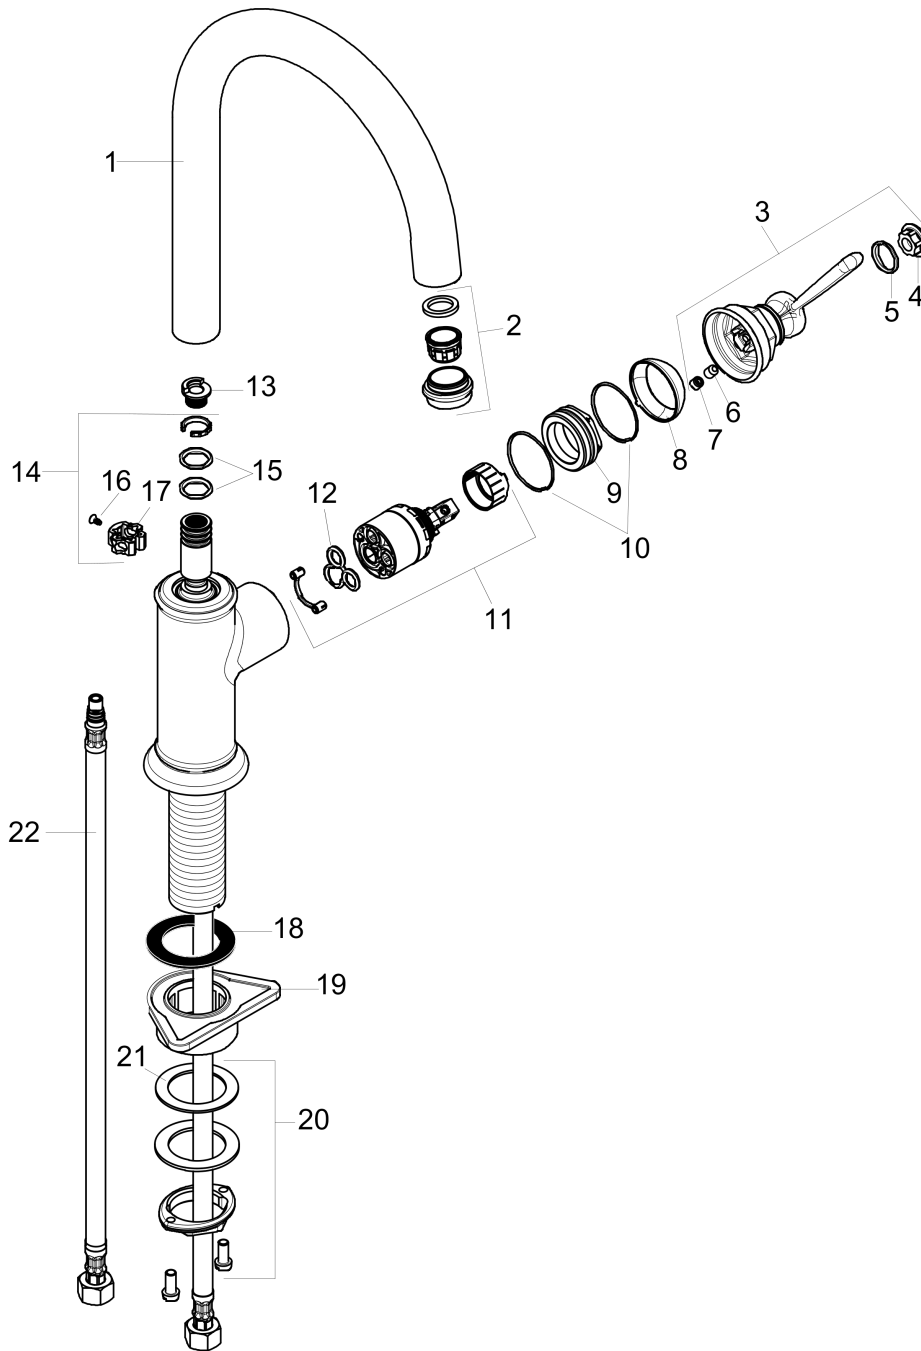

AXOR Montreux
Bar Faucet, 1.5 GPM
 Finishes : **steel optic**

Part no. : **16583801**

Description

Features

- Swivel range 150°
- Aerated spray
- Single-hole installation
- Flow: 1.5 GPM (5.7 L/Min)
- Ceramic cartridge
- 3/8" connections

Item details

List Price \$ 769.00

Technology

Compliance

Product image

Scale drawing

AXOR Montreux
Bar Faucet, 1.5 GPM
 Finishes : **steel optic**

Part no. : **16583801**

Exploded drawing

Year of production: >01/18

AXOR Montreux
Bar Faucet, 1.5 GPM
 Finishes : **steel optic**

Part no. : **16583801**

Spare parts list

Year of production: >01/18

Pos.	Description	Part no.	Price	PU
1	spout cpl.	93147800	-	1
2	aerator M24x1 (5 l/min)	93008800	-	1
3	handle	92963800	-	1
4	cover cap	92964000	-	1
5	O-ring 16x2	98133000	-	1
6	hollow set screw M6x8	98444000	-	1
7	screw cover	96762000	-	1
8	flange	92965000	-	1
9	nut	92966000	-	1
10	O-ring 33x1,5	98164000	-	1
11	cartridge, assy	92730000	-	1
12	seal	95008000	-	1
13	set of locating rings (110° / 150°)	98486000	-	1
14	sealing set	92646000	-	1
15	O-Ring 14x2,5	98189000	-	1
16	screw	97662000	-	1
17	axialring	97558000	-	1
18	seal	92582000	-	1
19	support	97523000	-	1
20	fixing set (Ø 34)	95049000	-	1
21	lever collar	97548000	-	1
22	connection hose 35½" M8x0,75 3/8"	96316001	-	1