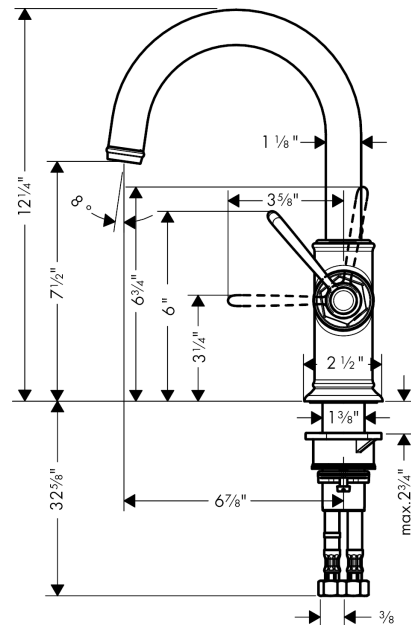

AXOR Montreux
Bar Faucet, 1.5 GPM
 Finishes : **steel optic**

Part no. : **16583801**

Description

Features

- Swivel range 150°
- Aerated spray
- Single-hole installation
- Flow: 1.5 GPM (5.7 L/Min)
- Ceramic cartridge
- 3/8" connections

Item details

List Price \$ 769.00

Technology

Compliance

Product image

Scale drawing

AXOR Montreux
Bar Faucet, 1.5 GPM
 Finishes : **steel optic**

Part no. : **16583801**

Exploded drawing

Year of production: >01/18

AXOR Montreux
Bar Faucet, 1.5 GPM
 Finishes : **steel optic**

Part no. : **16583801**

Spare parts list

Year of production: >01/18

Pos.	Description	Part no.	Price	PU
1	spout cpl.	93147800	-	1
2	aerator M24x1 (5 l/min)	93008800	-	1
3	handle	92963800	-	1
4	cover cap	92964000	-	1
5	O-ring 16x2	98133000	-	1
6	hollow set screw M6x8	98444000	-	1
7	screw cover	96762000	-	1
8	flange	92965000	-	1
9	nut	92966000	-	1
10	O-ring 33x1,5	98164000	-	1
11	cartridge, assy	92730000	-	1
12	seal	95008000	-	1
13	set of locating rings (110° / 150°)	98486000	-	1
14	sealing set	92646000	-	1
15	O-Ring 14x2,5	98189000	-	1
16	screw	97662000	-	1
17	axialring	97558000	-	1
18	seal	92582000	-	1
19	support	97523000	-	1
20	fixing set (Ø 34)	95049000	-	1
21	lever collar	97548000	-	1
22	connection hose 35½" M8x0,75 3/8"	96316001	-	1