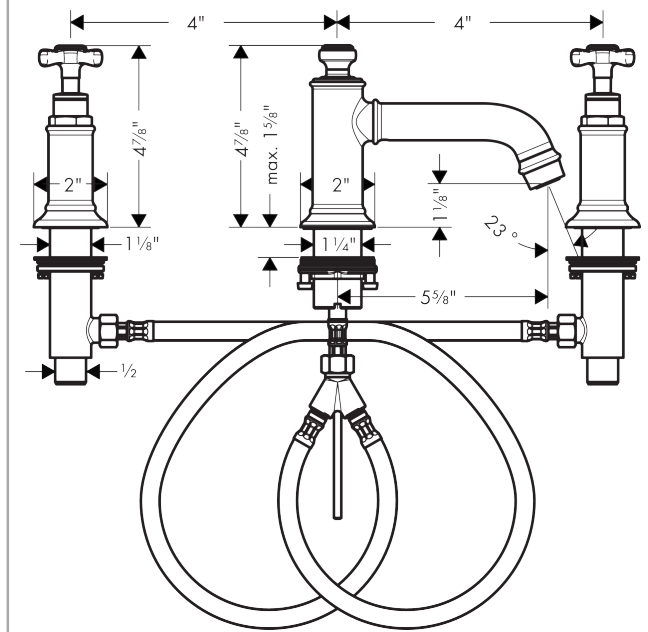

AXOR Montreux
Widespread Faucet 30 with Cross Handles and Pop-Up Drain, 1.2 GPM
 Finishes : **chrome** Part no. : **16536001**

Description

Features

- Laminar spray
- Flow: 1.2 GPM (4.5 L/Min)
- 90° ceramic valves
- Includes pop-up drain

Item details

List Price \$ 868.00

Technology

Compliance

Product image

Scale drawing

AXOR Montreux
Widespread Faucet 30 with Cross Handles and Pop-Up Drain, 1.2 GPM
 Finishes : **chrome** Part no. : **16536001**

Exploded drawing

Year of production: >01/18

AXOR Montreux

Widespread Faucet 30 with Cross Handles and Pop-Up Drain, 1.2 GPM

Finishes : **chrome** Part no. : **16536001**

Spare parts list

Year of production: >01/18

Pos.	Description	Part no.	Price	PU
1	spout cpl.	92978000	-	1
2	hollow set screw M6x5	98447000	-	1
3	aerator M24x1 (4,5 l/min)	93254000	-	1
4	fixing set (Ø 34)	95049000	-	1
5	lever collar	97548000	-	1
6	connection hose 450 mm M8x0,75 G3/8	97206000	-	1
7	O-ring 7x1,5	98422000	-	1
8	sealing set	95581000	-	1
9	hose connection angel	97753000	-	1
10	connection hose 17½" M10x1 3/8"	94071001	-	1
11	diverter knob	98619000	-	1
12	O-ring 16x2	98133000	-	1
13	pull rod	94067000	-	1
14	handle	16291000	-	1
15	set of screw covers, cold / hot water / neutral	97987000	-	1
16	escutcheon for handle	97988000	-	1
17	valve	88503000	-	1
18	shut off unit right closing	94009000	-	1
19	shut off unit left closing	94008000	-	1
20	fixing set for shut off unit	88511000	-	1
21	O-ring 34x3	98069000	-	1
a	pop up waste	88509000	-	1