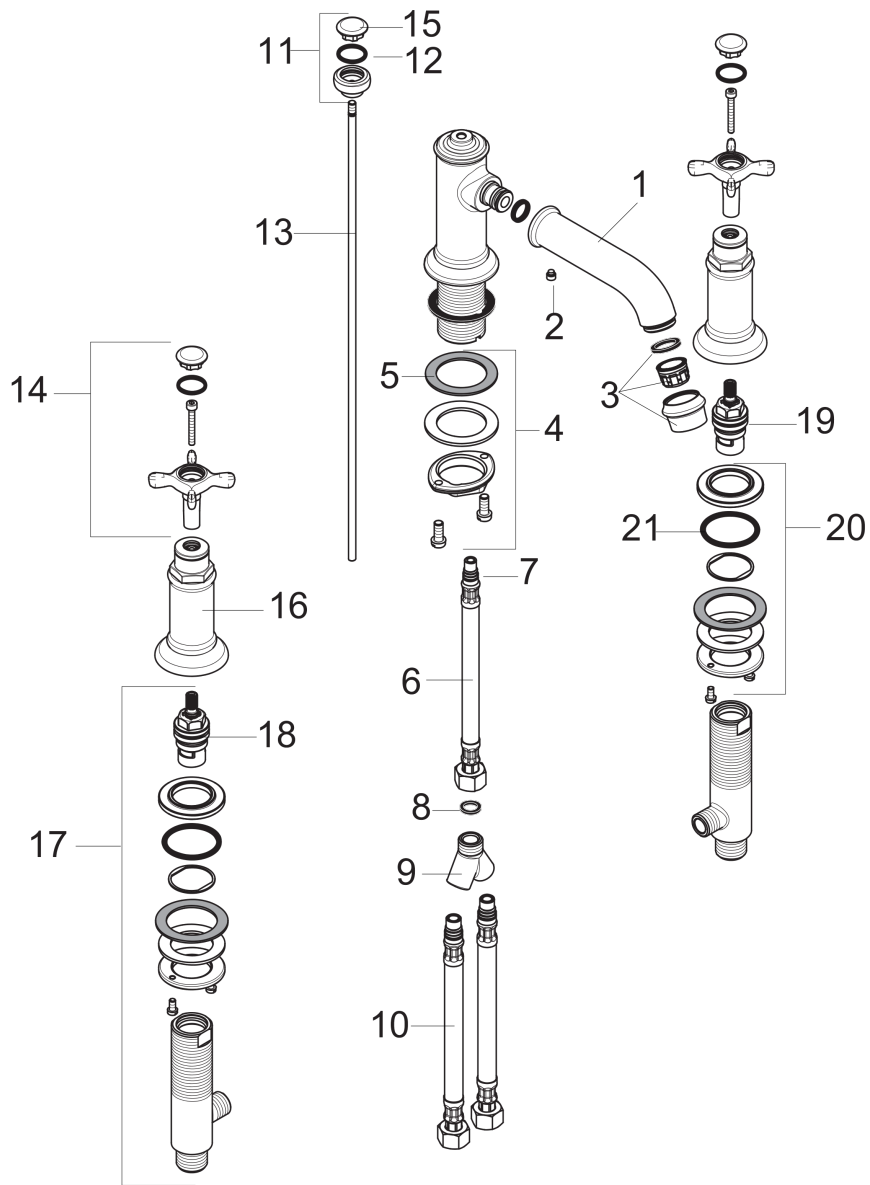

AXOR Montreux
Widespread Faucet 30 with Cross Handles and Pop-Up Drain, 1.2 GPM
 Finishes : **chrome** Part no. : **16536001**

Description

Features

- Laminar spray
- Flow: 1.2 GPM (4.5 L/Min)
- 90° ceramic valves
- Includes pop-up drain

Item details

List Price \$ 868.00

Technology

Compliance

Product image

Scale drawing

AXOR Montreux
Widespread Faucet 30 with Cross Handles and Pop-Up Drain, 1.2 GPM
 Finishes : **chrome** Part no. : **16536001**

Exploded drawing

Year of production: >01/18

AXOR Montreux

Widespread Faucet 30 with Cross Handles and Pop-Up Drain, 1.2 GPM

Finishes : **chrome** Part no. : **16536001**

Spare parts list

Year of production: >01/18

Pos.	Description	Part no.	Price	PU
1	spout cpl.	92978000	-	1
2	hollow set screw M6x5	98447000	-	1
3	aerator M24x1 (4,5 l/min)	93254000	-	1
4	fixing set (Ø 34)	95049000	-	1
5	lever collar	97548000	-	1
6	connection hose 450 mm M8x0,75 G3/8	97206000	-	1
7	O-ring 7x1,5	98422000	-	1
8	sealing set	95581000	-	1
9	hose connection angel	97753000	-	1
10	connection hose 17½" M10x1 3/8"	94071001	-	1
11	diverter knob	98619000	-	1
12	O-ring 16x2	98133000	-	1
13	pull rod	94067000	-	1
14	handle	16291000	-	1
15	set of screw covers, cold / hot water / neutral	97987000	-	1
16	escutcheon for handle	97988000	-	1
17	valve	88503000	-	1
18	shut off unit right closing	94009000	-	1
19	shut off unit left closing	94008000	-	1
20	fixing set for shut off unit	88511000	-	1
21	O-ring 34x3	98069000	-	1
a	pop up waste	88509000	-	1